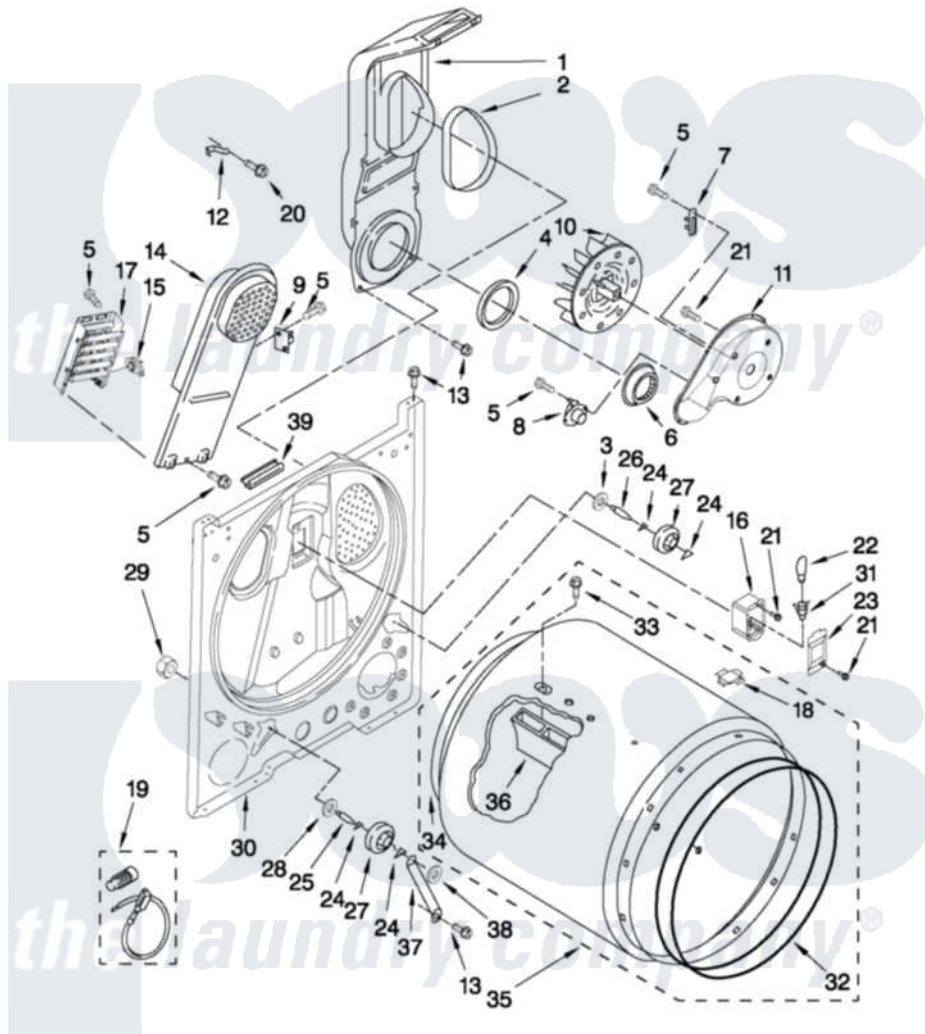

Crosley CED126SXQ1 03 - BULKHEAD PARTS

BULKHEAD PARTS

For Models: CED126SXQ1
(Designer White)

FOR ORDERING INFORMATION REFER TO PARTS PRICE LIST

W10402426

5

Crosley [Residential Crosley CED126SXQ1 Dryer Parts](#) Parts Diagram 03 - BULKHEAD PARTS

[Click on the part number to view part](#)

Item	Original Part Number	Replaced By	Status	Part Description
1	694283	279505		Chute
2	339956			Seal, Air Duct To Bulkhead
3	3388703			Washer, Support
4	347139			Seal, Lint Chute
5	90767			Screw, 8A X 3/8 HeX Washer Head Tapping
6	696302			Shield, Exhaust
7	3392519			Thermal Limiter
8	3387134			Thermostat, Internal-Bias
9	3977393	279816		Cutoff-Tml
10	694089			Wheel, Blower
11	8577230			Housing, Blower
12	3398161			CLIP
13	343641	681414		Screw, 10AB X 1/2
14	8541818			Box, Heater
15	3977767			Thermostat, High Limit 250 F
16	3977373			Bracket, Drum Light

17	3403585	279838	Element
18	8066086		Plug, Drum Hole
19	279457		Wire Kit, Terminal
20	489463		Screw, 8-18 X 1/16
21	3390647	488729	Screw
22	3406124	22002263	Lamp
23	8532165		Lens, Drum Light
24	690997		Washer, Thrust
25	W10359270		Shaft, Drum Roller Threads
26	W10359269		Shaft, Drum Roller Threads
27	3397590	349241T	Support
28	348197		Washer, Support
29	W10298789		Nut, Push-In
30	8529957	279794	Bulkhead
31	W10136369		Socket, Drum Light Assembly
32	3394509		Ring, Bearing
33	W10219342		Screw, Baffle Mounting
34	8066085	239087	Seal
35	3396777	697760	Drum
36	342847		Baffle, Drum
37	3976435		Bracket, Support
38	90296		Nut, Push On
39	3392247	686889	Pad