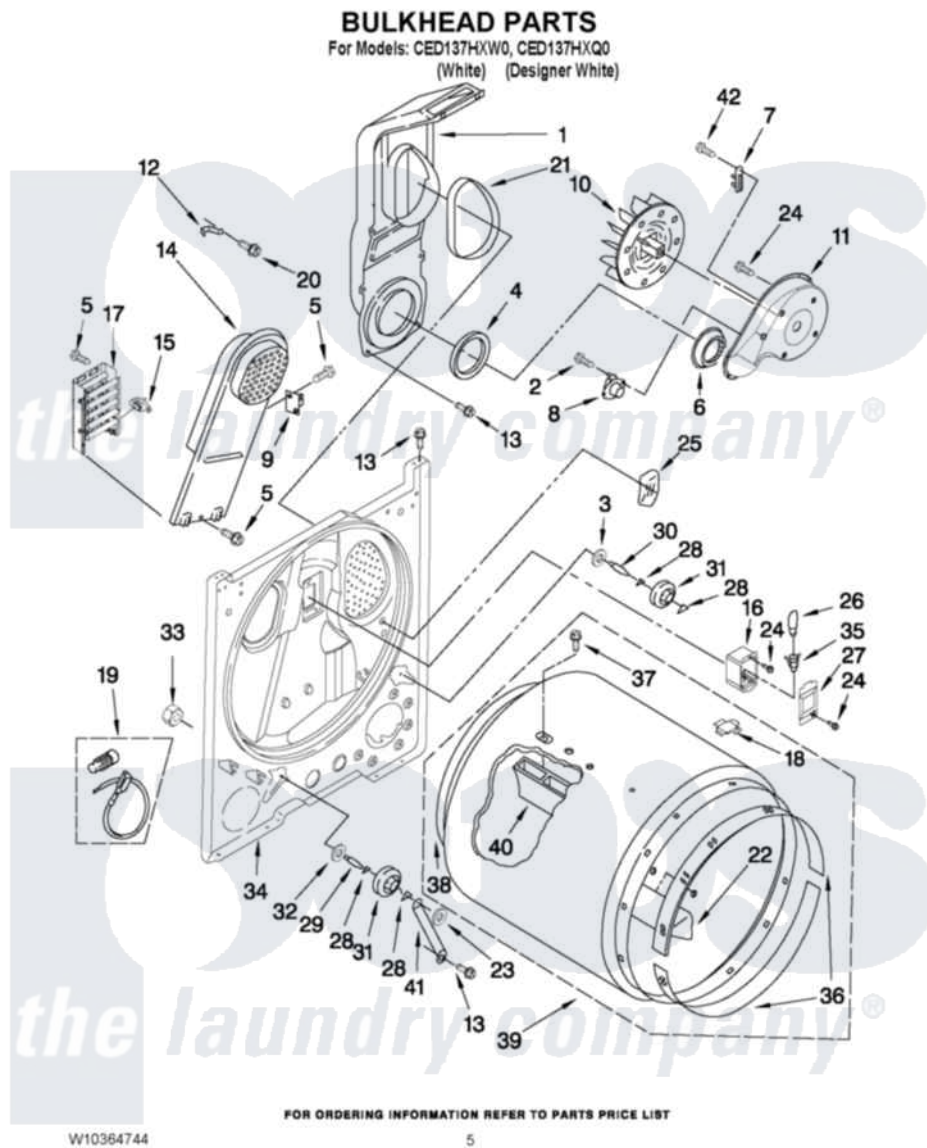

Crosley CED137HXQ0 03 - BULKHEAD PARTS

Crosley [Residential Crosley CED137HXQ0 Dryer Parts](#) Parts Diagram 03 - BULKHEAD PARTS
Click on the part number to view part

Item	Original Part Number	Replaced By	Status	Part Description
1	348368			Lint Chute Assembly
2	90767			Screw, 8A X 3/8 HeX Washer Head Tapping
3	3388703			Washer, Support
4	347139			Seal, Lint Chute
5	3348629	90767		Screw, 8A X 3/8 HeX Washer Head Tapping
6	696302			Shield, Exhaust
7	3392519			Thermal Limiter
8	8318268			Thermostat, Internal-Bias
9	3977393	279816		Cutoff-Tml
10	694089			Wheel, Blower
11	8577230			Housing, Blower
12	3398161			CLIP
13	343641	681414		Screw, 10AB X 1/2
14	8541818			Box, Heater
15	3977767			Thermostat, High Limit 250 F

16	3977373		Bracket, Drum Light
17	3403585	279838	Element
18	8066086		Plug, Drum Hole
19	279457		Wire Kit, Terminal
20	489463		Screw, 8-18 X 1/16
21	339956		Seal, Air Duct To Bulkhead
22	3403636		Baffle, Drum
23	90296		Nut, Push On
24	3390647	488729	Screw
25	3976479	279366	Electrode
26	3406124	22002263	Lamp
27	3402841	8532165	Lens, Drum Light
28	690997		Washer, Thrust
29	3399506	W10359270	Shaft, Drum Roller Threads
30	3399507	W10359269	Shaft, Drum Roller Threads
31	3397590	349241T	Support
32	348197		Washer, Support
33	W10298789		Nut, Push-In
34	3403414		Bulkhead
35	W10136369		Socket, Drum Light Assembly
36	692526	279441	BeaRng-Rng
37	W10219342		Screw, Baffle Mounting
38	3406130	279857	Seal
39	695587		Drum Assembly
40	W10306677	692490	Baffle, Drum
41	3976434		Bracket, Support Shaft
42	3393008	308685	Side Trim)