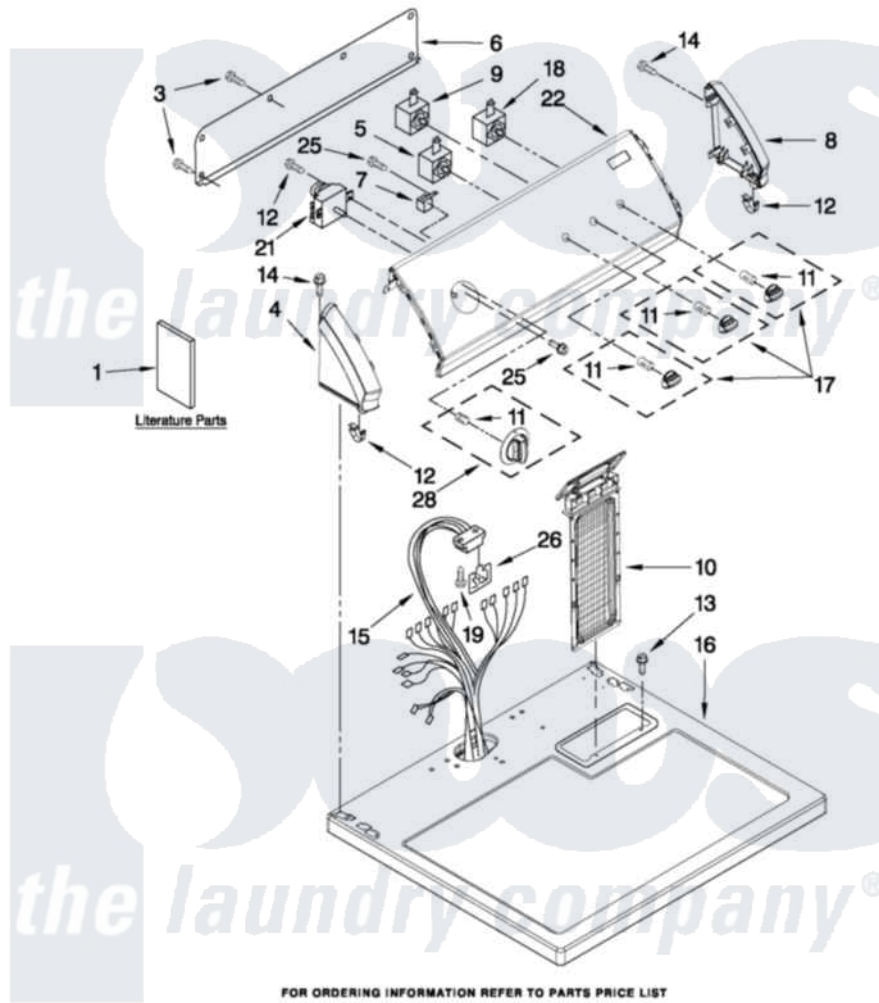

Crosley CED137HXW0 01 - TOP AND CONSOLE PARTS

TOP AND CONSOLE PARTS

29" ELECTRIC DRYER

For Models: CED137HXW0, CED137HXQ0
(White) (Designer White)

FOR ORDERING INFORMATION REFER TO PARTS PRICE LIST

11-10 Litho in U.S.A. (L.T.) (eeb)

1

Part No. W10364744 Rev. A

Crosley [Residential Crosley CED137HXW0 Dryer Parts](#) Parts Diagram 01 - TOP AND CONSOLE PARTS

[Click on the part number to view part](#)

Item	Original Part Number	Replaced By	Status	Part Description
1	W10096987		Not Available	INSTRUCTIONS, INSTALLATION
"	W10096992		Not Available	USE & CARE GUIDE
"	8578889		Not Available	Wiring Diagram
3	693995			Screw, Hex Head
4	8559502			Cap, End
5	3405156			Switch, Rotary
6	8274261			Do-It-Yourself Repair Manuals
7	694419			Mini-Buzzer
8	8559501			Cap, End
9	8578354			Switch, Temperature
10	8558463			HANDLE AND LINT SCREEN ASSEMBLY
11	8536939			Clip, Knob
12	8312709			Clip-Console
13	688983	487240		Screw, For Mtg. Service Capacitor

14	3400808		Screw. Mounting
15	8576544	W10071280	Hams-Wire
16	8559800	8563663	Top
17	W10317458		Knob, Control
18	W10117655		Switch, Push-To-Start
19	343641	681414	Screw, 10AB X 1/2
21	8566184		Timer Assembly
22	W10115485		Control Panel And Bracket Assembly
25	3348629	90767	Screw, 8A X 3/8 HeX Washer Head Tapping
26	8558178		Control, Electronic
28	W10317457		Knob, Timer Assembly