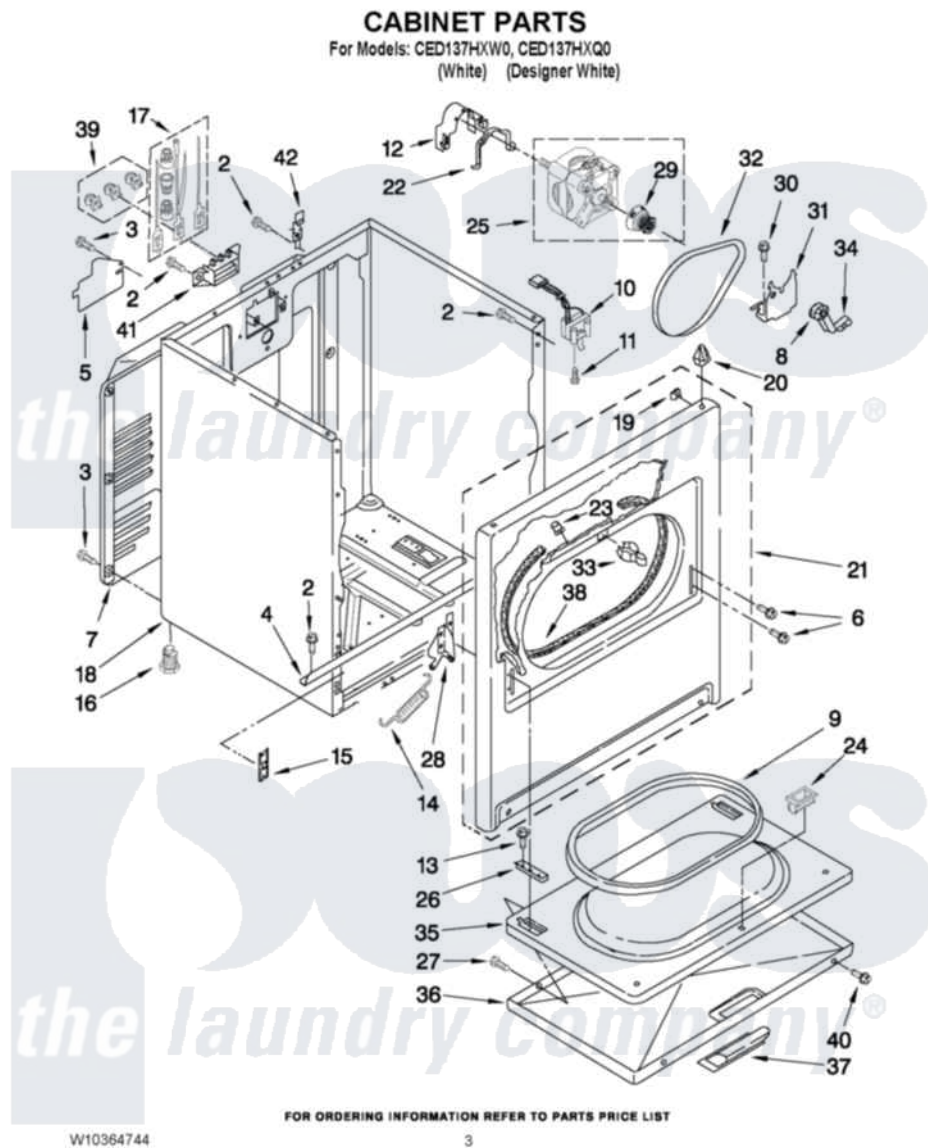

Crosley CED137HXW0 02 - CABINET PARTS

Crosley [Residential Crosley CED137HXW0 Dryer Parts](#) Parts Diagram 02 - CABINET PARTS
Click on the part number to view part

Item	Original Part Number	Replaced By	Status	Part Description
2	3390631			Screw, 10-16 X 3/8
3	693995			Screw, Hex Head
4	W10236073			Bracket, Cabinet
5	3396795			Cover, Terminal Block
6	342043	486146		Screw
7	3396805	280043		Panel-Rear
8	691362			Idler Pulley And Bearing Assembly
9	3390731			Seal, Door
10	3406107			Door Switch Assembly
11	697773	3395530		Screw
12	3404162			Clamp, Motor
13	3357011	308685		Side Trim)
14	W10041960			Spring, Door
15	3394083			Clip, Front Panel
16	3392100	49621		Feet-Leveling
"	279810			Foot-Optional

17	279318		Terminal Tinned And Brass Panel
18	8530603	8533643	Cabinet
19	98234		Clip, U-Bend
20	690363	18776	Lock, Front Top
21	695620	279443	Panel
22	W10121316		Plug, Multivent
23	685203	279220	Clip
24	3389441		Door Catch Assembly
25	W10194250	279827	Motor-Drve
26	337189		Clip, Hinge
27	694091		Trim, Side Right Hand
28	8066056		Hinge, Door
"	8066057		Hinge, Door
29	8066184		Pulley, Motor
30	3400500		Bolt, 3405245 5/16-18 X 3/4
31	348780		Base, Motor
32	W10131364	341241	Belt
33	696144	279570	Latch
34	691366		Idler And Pulley Assembly
35	695737		Door, Rear
36	3393549		Door, Front
37	690270	348721	Handle
38	3406129		Seal And Bearing Assembly
39	279393		Terminal Block Screw Kit
40	342055	488627	Screw
41	3397659		Block, Terminal
42	8066217		Hinge, Top