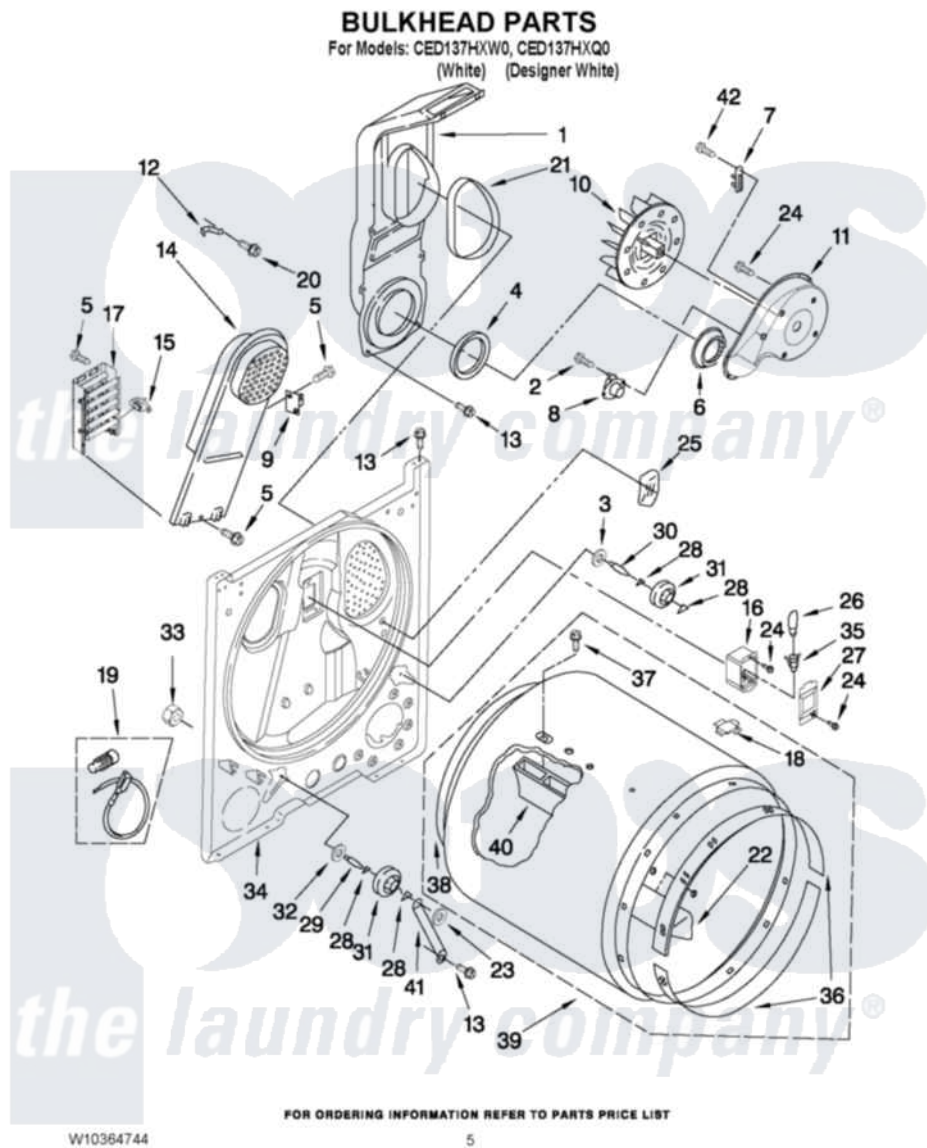

Crosley CED137HXW0 03 - BULKHEAD PARTS

Crosley [Residential Crosley CED137HXW0 Dryer Parts](#) Parts Diagram 03 - BULKHEAD PARTS
Click on the part number to view part

Item	Original Part Number	Replaced By	Status	Part Description
1	348368			Lint Chute Assembly
2	90767			Screw, 8A X 3/8 HeX Washer Head Tapping
3	3388703			Washer, Support
4	347139			Seal, Lint Chute
5	3348629	90767		Screw, 8A X 3/8 HeX Washer Head Tapping
6	696302			Shield, Exhaust
7	3392519			Thermal Limiter
8	8318268			Thermostat, Internal-Bias
9	3977393	279816		Cutoff-Tml
10	694089			Wheel, Blower
11	8577230			Housing, Blower
12	3398161			CLIP
13	343641	681414		Screw, 10AB X 1/2
14	8541818			Box, Heater
15	3977767			Thermostat, High Limit 250 F

16	3977373		Bracket, Drum Light
17	3403585	279838	Element
18	8066086		Plug, Drum Hole
19	279457		Wire Kit, Terminal
20	489463		Screw, 8-18 X 1/16
21	339956		Seal, Air Duct To Bulkhead
22	3403636		Baffle, Drum
23	90296		Nut, Push On
24	3390647	488729	Screw
25	3976479	279366	Electrode
26	3406124	22002263	Lamp
27	3402841	8532165	Lens, Drum Light
28	690997		Washer, Thrust
29	3399506	W10359270	Shaft, Drum Roller Threads
30	3399507	W10359269	Shaft, Drum Roller Threads
31	3397590	349241T	Support
32	348197		Washer, Support
33	W10298789		Nut, Push-In
34	3403414		Bulkhead
35	W10136369		Socket, Drum Light Assembly
36	692526	279441	BeaRng-Rng
37	W10219342		Screw, Baffle Mounting
38	3406130	279857	Seal
39	695587		Drum Assembly
40	W10306677	692490	Baffle, Drum
41	3976434		Bracket, Support Shaft
42	3393008	308685	Side Trim)