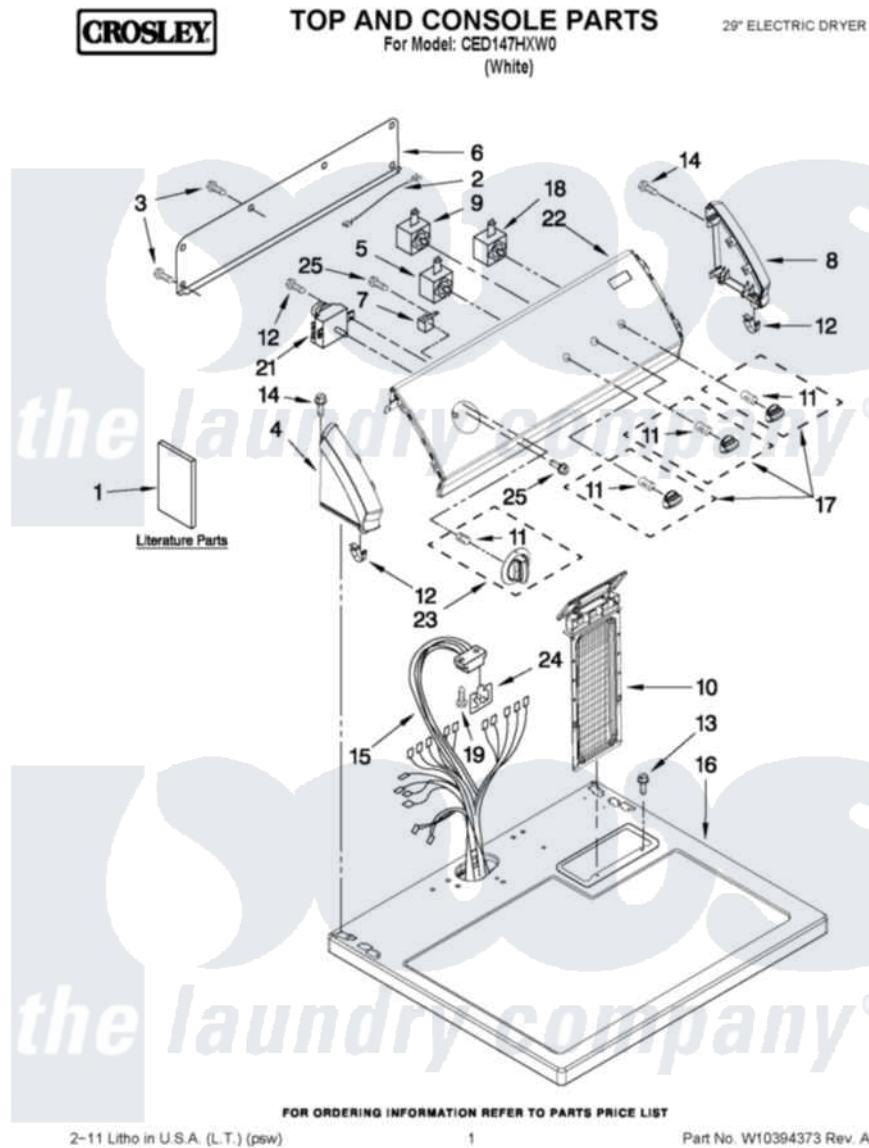

Crosley CED147HXW0 01 - TOP AND CONSOLE PARTS

Crosley Residential Crosley CED147HXW0 Dryer Parts Parts Diagram 01 - TOP AND CONSOLE PARTS
Click on the part number to view part

Item	Original Part Number	Replaced By	Status	Part Description
1	W10096987		Not Available	INSTRUCTIONS, INSTALLATION
"	W10096992		Not Available	USE & CARE GUIDE
"	8578889		Not Available	Wiring Diagram
2	W10113080			Wire, Jumper
3	693995			Screw, Hex Head
4	8559502			Cap, End
5	3405156			Switch, Rotary
6	8274261			Do-It-Yourself Repair Manuals
7	694419			Mini-Buzzer
8	8559501			Cap, End
9	8578354			Switch, Temperature
10	8558463			HAndle And Lint Screen Assembly
11	8536939			Clip, Knob
12	8312709			Clip-Console
13	688082	487240		Screw, For Mtg. Service

13	000903	907440	Capacitor
14	3400808		Screw, Mounting
15	8576544	W10071280	Harns-Wire
16	8559800	8563663	Top
17	W10317458		Knob, Control
18	W10117655		Switch, Push-To-Start
19	343641	681414	Screw, 10AB X 1/2
21	8566184		Timer Assembly
22	W10115485		Control Panel And Bracket Assembly
23	W10317457		Knob, Timer Assembly
24	8558178		Control, Electronic
25	3348629	90767	Screw, 8A X 3/8 HeX Washer Head Tapping