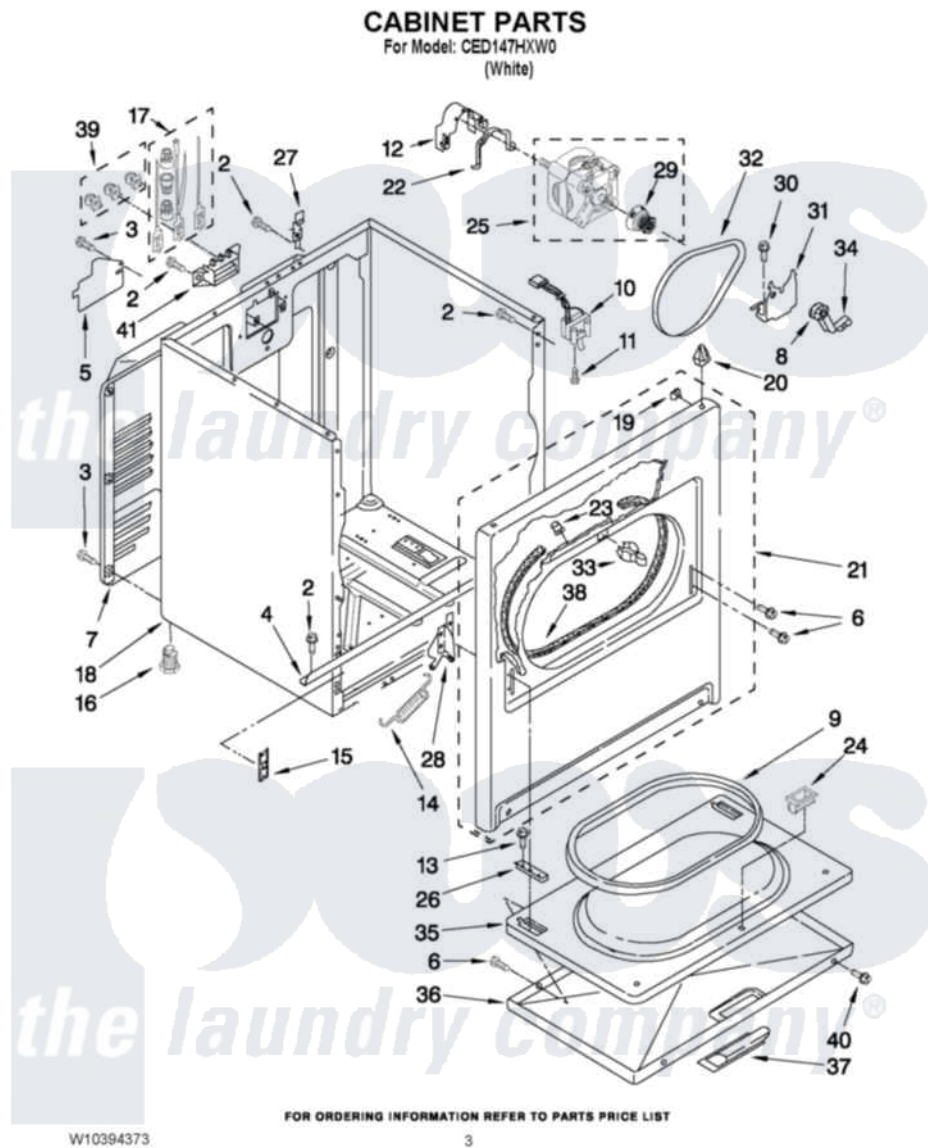

# Crosley CED147HXW0 02 - CABINET PARTS

Crosley [Residential Crosley CED147HXW0 Dryer Parts](#) Parts Diagram 02 - CABINET PARTS  
Click on the part number to view part

Item	Original Part Number	Replaced By	Status	Part Description
2	<a href="#">3390631</a>			Screw, 10-16 X 3/8
3	<a href="#">693995</a>			Screw, Hex Head
4	<a href="#">W10236073</a>			Bracket, Cabinet
5	<a href="#">3396795</a>			Cover, Terminal Block
6	342043	<a href="#">486146</a>		Screw
7	3396805	<a href="#">280043</a>		Panel-Rear
8	<a href="#">691362</a>			Idler Pulley And Bearing Assembly
9	<a href="#">3390731</a>			Seal, Door
10	<a href="#">3406107</a>			Door Switch Assembly
11	697773	<a href="#">3395530</a>		Screw
12	<a href="#">3404162</a>			Clamp, Motor
13	3357011	<a href="#">308685</a>		Side Trim )
14	<a href="#">W10041960</a>			Spring, Door
15	<a href="#">3394083</a>			Clip, Front Panel
16	3392100	<a href="#">49621</a>		Feet-Leveling
NI	<a href="#">279810</a>			Foot-Optional