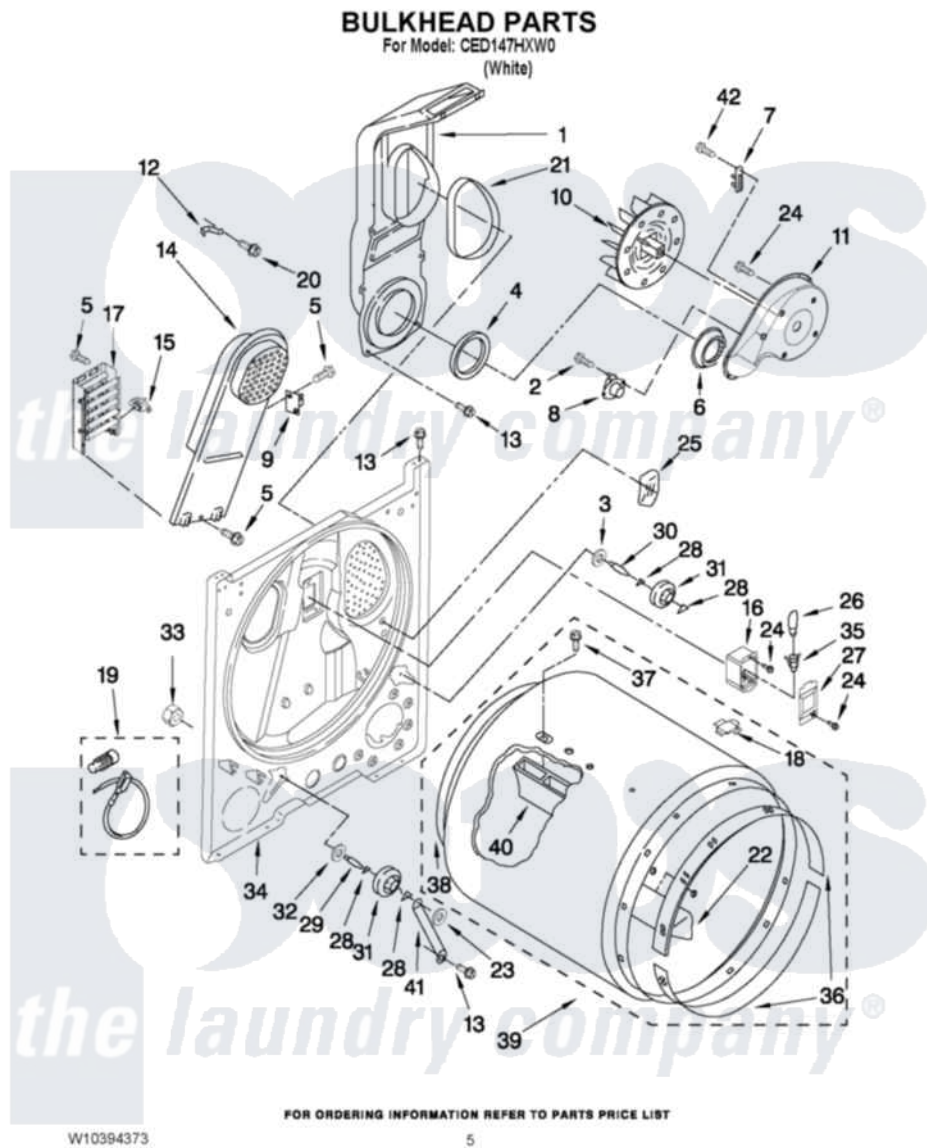

Crosley CED147HXW0 03 - BULKHEAD PARTS

Crosley [Residential Crosley CED147HXW0 Dryer Parts](#) Parts Diagram 03 - BULKHEAD PARTS
Click on the part number to view part

Item	Original Part Number	Replaced By	Status	Part Description
1	348368			Lint Chute Assembly
2	90767			Screw, 8A X 3/8 HeX Washer Head Tapping
3	3388703			Washer, Support
4	347139			Seal, Lint Chute
5	3348629	90767		Screw, 8A X 3/8 HeX Washer Head Tapping
6	696302			Shield, Exhaust
7	3392519			Thermal Limiter
8	8318268			Thermostat, Internal-Bias
9	3977393	279816		Cutoff-Tml
10	694089			Wheel, Blower
11	8577230			Housing, Blower
12	3398161			CLIP
13	343641	681414		Screw, 10AB X 1/2
14	8541818			Box, Heater
15	3977767			Thermostat, High Limit 250 F

16	3977373		Bracket, Drum Light
17	3403585	279838	Element
18	8066086		Plug, Drum Hole
19	279457		Wire Kit, Terminal
20	489463		Screw, 8-18 X 1/16
21	339956		Seal, Air Duct To Bulkhead
22	3403636		Baffle, Drum
23	90296		Nut, Push On
24	3390647	488729	Screw
25	3976479	279366	Electrode
26	3406124	22002263	Lamp
27	3402841	8532165	Lens, Drum Light
28	690997		Washer, Thrust
29	W10359270		Shaft, Drum Roller Threads
30	W10359269		Shaft, Drum Roller Threads
31	3397590	349241T	Support
32	348197		Washer, Support
33	W10298789		Nut, Push-In
34	3403414		Bulkhead
35	W10136369		Socket, Drum Light Assembly
36	692526	279441	BeaRng-Rng
37	W10219342		Screw, Baffle Mounting
38	W10352407	279857	Seal
39	695587		Drum Assembly
40	692490		Baffle, Drum
41	3976434		Bracket, Support Shaft
42	3393008	308685	Side Trim)