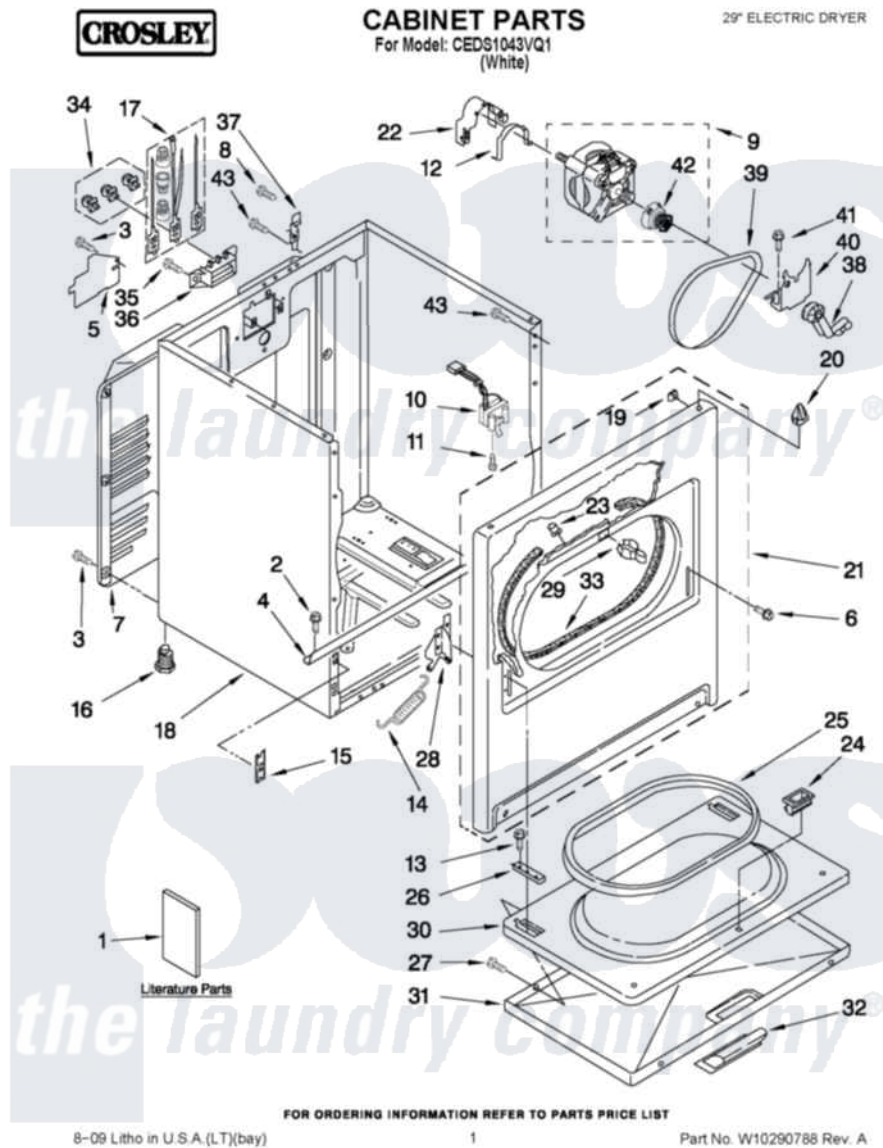

Crosley CEDS1043VQ1 01 - CABINET PARTS

Crosley [Residential Crosley CEDS1043VQ1 Dryer Parts](#) Parts Diagram 01 - CABINET PARTS
 Click on the part number to view part

Item	Original Part Number	Replaced By	Status	Part Description
1	8577187		Not Available	Instructions, Installation
"	W10112315		Not Available	Sheet, Cycle Feature
"	W10223589		Not Available	Guide, Use & Care
"	W10185985		Not Available	Wiring Diagram
2	3390631			Screw, 10-16 X 3/8
3	693995			Screw, Hex Head
4	8541400			Bracket, Cabinet
5	3396795			Cover, Terminal Block
6	342043	486146		Screw
7	3396805	280043		Panel-Rear
8	8533974	4331106		Screw, No.10-32 X 7/16
9	W10194250	279827		Motor-Drive
10	3406107			Door Switch Assembly
11	697773	3395530		Screw
12	W10121316			Plug, Multivent
13	3357011	308685		Side Trim)

14	W10041960		Spring, Door
15	3394083		Clip, Front Panel
16	3392100	49621	Feet-Leveling
NI	279810		Foot-Optional
17	279318		Terminal Tinned And Brass Panel
18	8530603	8533643	Cabinet
19	98234		Clip, U-Bend
20	690363	18776	Lock, Front Top
21	695620	279443	Panel
22	3404162		Clamp, Motor
23	685203	279220	Clip
24	3389441		Door Catch Assembly
25	3390731		Seal, Door
26	337189		Clip, Hinge
27	694091		Trim, Side Right Hand
28	8066056		Hinge, Door
"	8066057		Hinge, Door
29	696144	279570	Latch
30	695737		Door, Rear
31	3393549		Door, Front
32	690270	348721	Handle
33	3406129		Seal And Bearing Assembly
34	279393		Terminal Block Screw Kit
35	3393008	308685	Side Trim)
36	3397659		Block, Terminal
37	8066217		Hinge, Top
38	691366		Idler And Pulley Assembly
39	W10131364	341241	Belt
40	348780		Base, Motor
41	3400500		Bolt, 3405245 5/16-18 X 3/4
42	8066184		Pulley, Motor
43	343641	681414	Screw, 10AB X 1/2