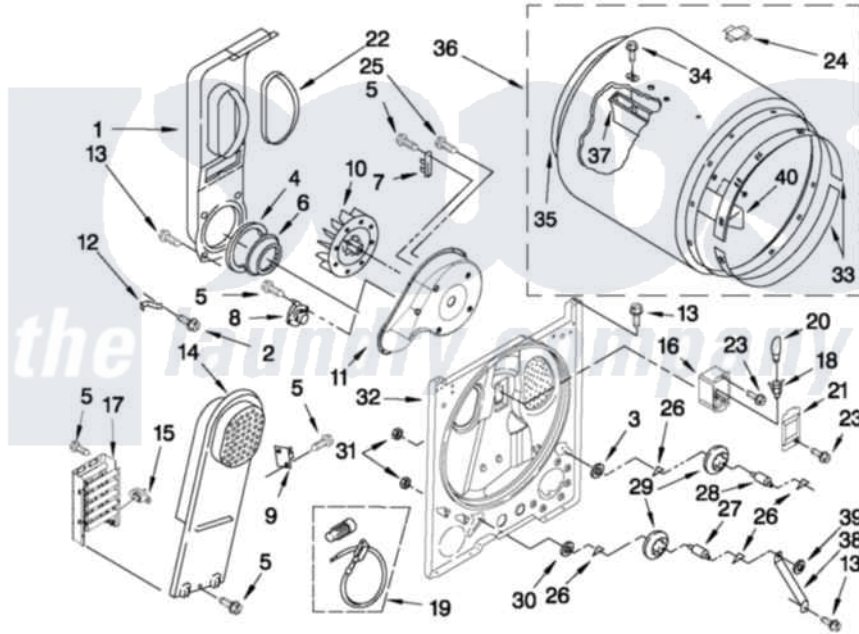

Crosley CEDS1043VQ1 03 - BULKHEAD PARTS

BULKHEAD PARTS

For Model: CEDS1043VQ1
(White)

W10290788

FOR ORDERING INFORMATION REFER TO PARTS PRICE LIST

5

Crosley [Residential Crosley CEDS1043VQ1 Dryer Parts](#) Parts Diagram 03 - BULKHEAD PARTS

[Click on the part number to view part](#)

Item	Original Part Number	Replaced By	Status	Part Description
1	348368			Lint Chute Assembly
2	489463			Screw, 8-18 X 1/16
3	3388703			Washer, Support
4	347139			Seal, Lint Chute
5	90767			Screw, 8A X 3/8 HeX Washer Head Tapping
6	696302			Shield, Exhaust
7	3392519			Thermal Limiter
8	3387134			Thermostat, Internal-Bias
9	3977393	279816		Cutoff-Tml
10	694089			Wheel, Blower
11	8577230			Housing, Blower
12	3398161			CLIP
13	343641	681414		Screw, 10AB X 1/2
14	8541818			Box, Heater
15	3977767			Thermostat, High Limit 250 F
16	3977373			Bracket, Drum Light

17	3403585	279838	Element
18	W10136369		Socket, Drum Light Assembly
19	279457		Wire Kit, Terminal
20	3406124	22002263	Lamp
21	3402841	8532165	Lens, Drum Light
22	339956		Seal, Air Duct To Bulkhead
23	487909	488729	Screw
24	8066086		Plug, Drum Hole
25	3390647	488729	Screw
26	690997		Washer, Thrust
27	3399506	W10359270	Shaft, Drum Roller Threads
28	3399507	W10359269	Shaft, Drum Roller Threads
29	3397590	349241T	Support
30	348197		Washer, Support
31	3359452		Nut, Lock
32	3403413		Bulkhead
33	692526	279441	BeaRng-Rng
34	W10219342		Screw, Baffle Mounting
35	3406130	279857	Seal
36	695587		Drum Assembly
37	692490		Baffle, Drum
38	3976434		Bracket, Support Shaft
39	90296		Nut, Push On
40	3403636		Baffle, Drum