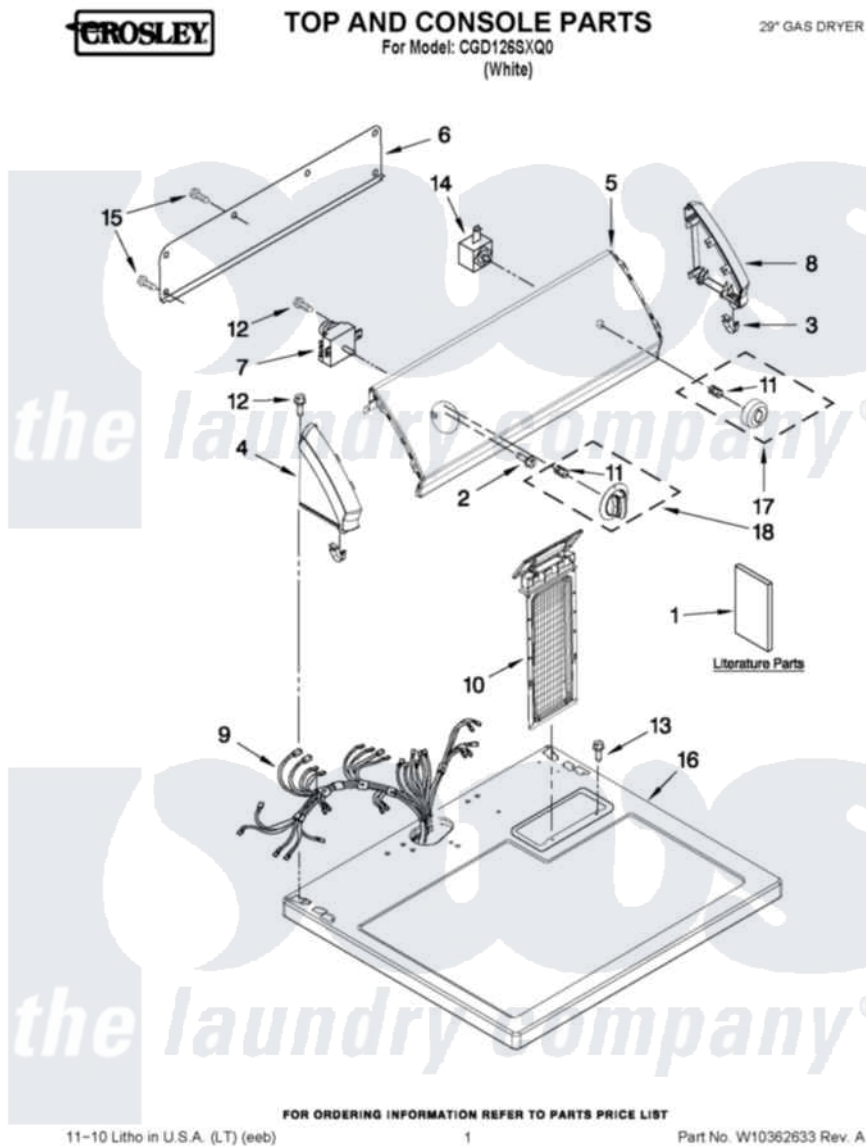

Crosley CGD126SXQ0 01 - TOP AND CONSOLE PARTS

Crosley Residential Crosley CGD126SXQ0 Dryer Parts Parts Diagram 01 - TOP AND CONSOLE PARTS
Click on the part number to view part

Item	Original Part Number	Replaced By	Status	Part Description
1	W10096984		Not Available	INSTALLATION (INSTRUCTIONS)
"	W10096992		Not Available	USE & CARE GUIDE
"	W10348336		Not Available	WIRING DIAGRAM
2	8533974	4331106		Screw, No.10-32 X 7/16
3	8312709			Clip-Console
4	8559502			Cap, End
5	W10115483			Panel Console And Bracket Assembly
6	8274261			Do-It-Yourself Repair Manuals
7	3977678			Timer Assembly
8	8559501			Cap, End
9	8299877			Harness, Wiring
10	8557861			Screen, Lint
11	8536939			Clip, Knob
12	3348629	90767		Screw, 8A X 3/8 HeX Washer Head Tapping

13	688923	Not Available	SCREW, 8-18 X 5/8
14	3977456		Switch, Push-To-Start
15	693995		Screw, Hex Head
16	8559800	8563663	Top
17	W10317459		Knob, Push-To-Start
18	W10317457		Knob, Timer Assembly