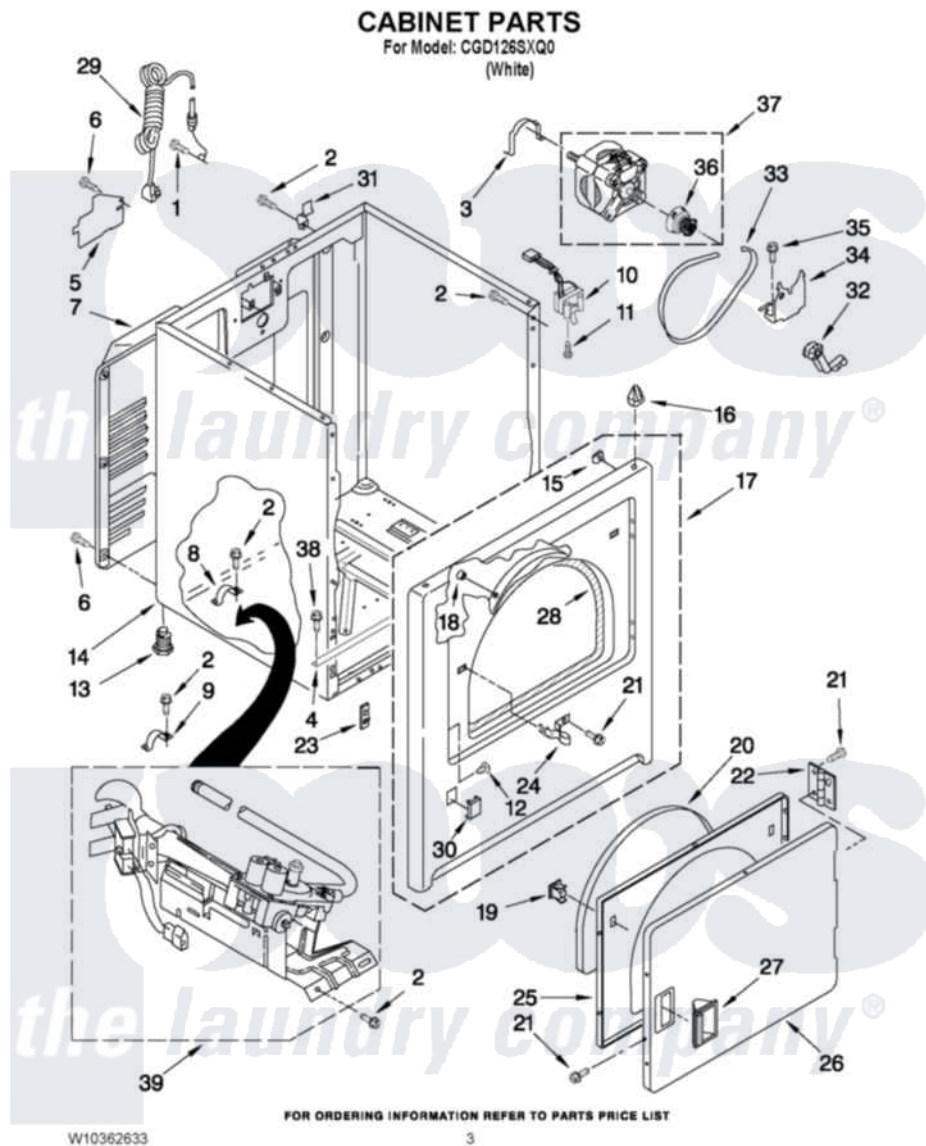

Crosley CGD126SXQ0 02 - CABINET PARTS

Crosley [Residential Crosley CGD126SXQ0 Dryer Parts](#) Parts Diagram 02 - CABINET PARTS
Click on the part number to view part

Item	Original Part Number	Replaced By	Status	Part Description
1	8533974	4331106		Screw, No.10-32 X 7/16
2	3390631			Screw, 10-16 X 3/8
3	3404162			Clamp, Motor
4	W10236073			Bracket, Cabinet
5	3396795			Cover, Terminal Block
6	693995			Screw, Hex Head
7	3396807	280040		Panel-Rear
8	341029			Clamp, Pipe Door Spring
9	3980175			Clamp, Elbow
10	3406105			Door Switch Assembly
11	697773	3395530		Screw
12	3404413			Plug, Hinge Hole
13	3392100	49621		Feet-Leveling
NI	279810			Foot-Optional
14	8530603	8533643		Cabinet
15	98234			Clip, U-Bend

16	690363	18776	Lock, Front Top
17	3403574	279846	Panel
18	685203	279220	Clip
19	690081	279570	Latch
20	3405845	Not Available	SEAL, DOOR
21	342055	488627	Screw
22	3405514	W10362431	Hinge And Pin Assembly
23	3394083		Clip, Front Panel
24	696144	279570	Latch
25	3403371		Door, Inner
26	3403361		Door Front
27	3405184		Handle, Door
28	8066124	279264	Air Channel Box
29	344020	3401402	Cord, Power
30	8564457		Plug, Front Panel
31	8066217		Hinge, Top
32	691366		Idler And Pulley Assembly
33	W10131364	341241	Belt
34	348780		Base, Motor
35	3400500		Bolt, 3405245 5/16-18 X 3/4
36	8066184		Pulley, Motor
37	W10194250	279827	Motor-Drve
38	3390631		Screw, 10-16 X 3/8
39	8318272	W10465748	Burner-Gas