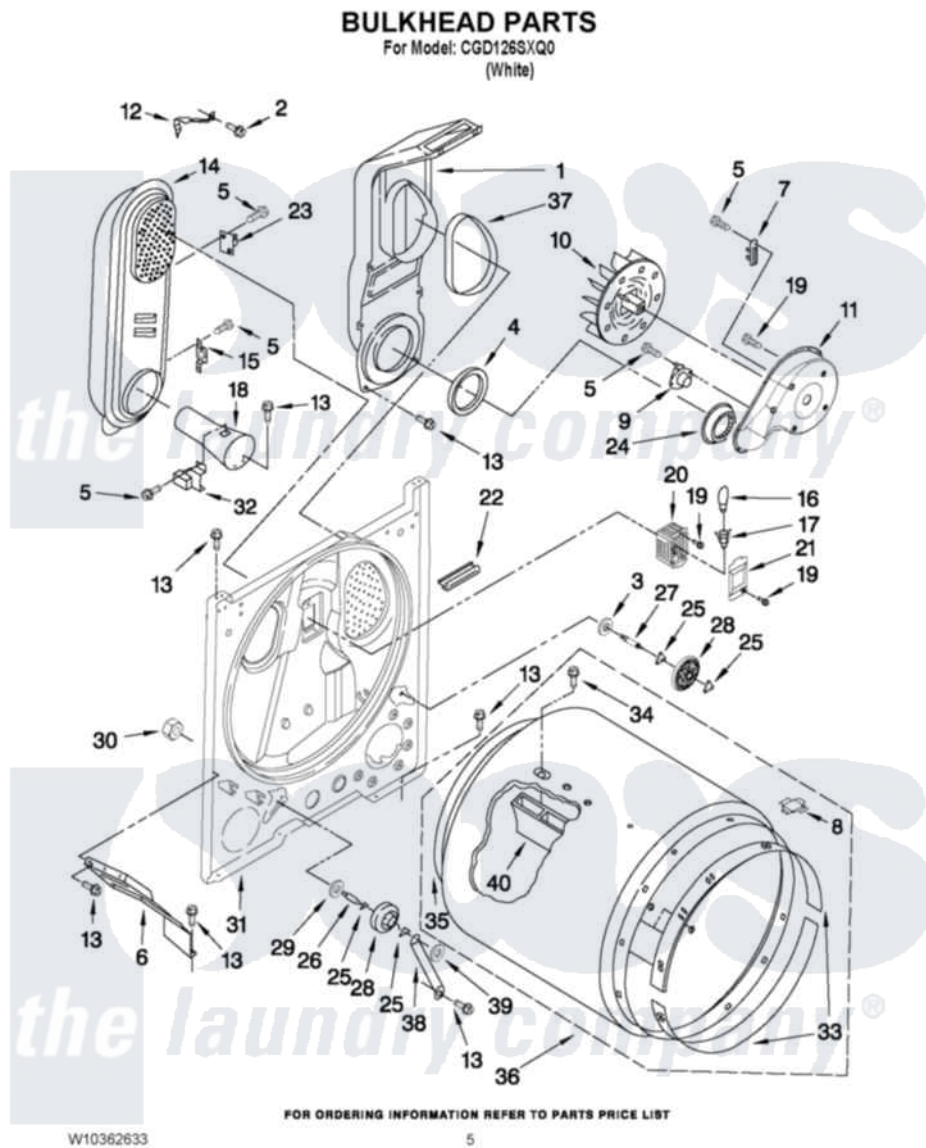

Crosley CGD126SXQ0 03 - BULKHEAD PARTS

Crosley [Residential Crosley CGD126SXQ0 Dryer Parts](#) Parts Diagram 03 - BULKHEAD PARTS
Click on the part number to view part

Item	Original Part Number	Replaced By	Status	Part Description
1	694283	279505		Chute
2	489463			Screw, 8-18 X 1/16
3	3388703			Washer, Support
4	347139			Seal, Lint Chute
5	90767			Screw, 8A X 3/8 HeX Washer Head Tapping
6	3406022			Bracket, Bulkhead
7	3392519			Thermal Limiter
8	8066086			Plug, Drum Hole
9	3387134			Thermostat, Internal-Bias
10	694089			Wheel, Blower
11	8577230			Housing, Blower
12	3398161			CLIP
13	3390631			Screw, 10-16 X 3/8
14	8530285	279980		Box
15	3403140			Thermostat, High-Limit 205F
16	3406124	22002263		Lamp

17	W10136369		Socket, Drum Light Assembly
18	8066048		Funnel, Burner
19	3390647	488729	Screw
20	3977373		Bracket, Drum Light
21	8532165		Lens, Drum Light
22	3392247	686889	Pad
23	280010		Kit, Thermal Cut-Off
24	696302		Shield, Exhaust
25	690997		Washer, Thrust
26	3399506	W10359270	Shaft, Drum Roller Threads
27	3399507	W10359269	Shaft, Drum Roller Threads
28	3397590	349241T	Support
29	348197		Washer, Support
30	W10298789		Nut, Push-In
31	8529957	279794	Bulkhead
32	338906		Radiant, Sensor
33	3394509		Ring, Bearing
34	W10219342		Screw, Baffle Mounting
35	8066085	239087	Seal
36	3396777	697760	Drum
37	339956		Seal, Air Duct To Bulkhead
38	3976435		Bracket, Support
39	90296		Nut, Push On
40	342847		Baffle, Drum