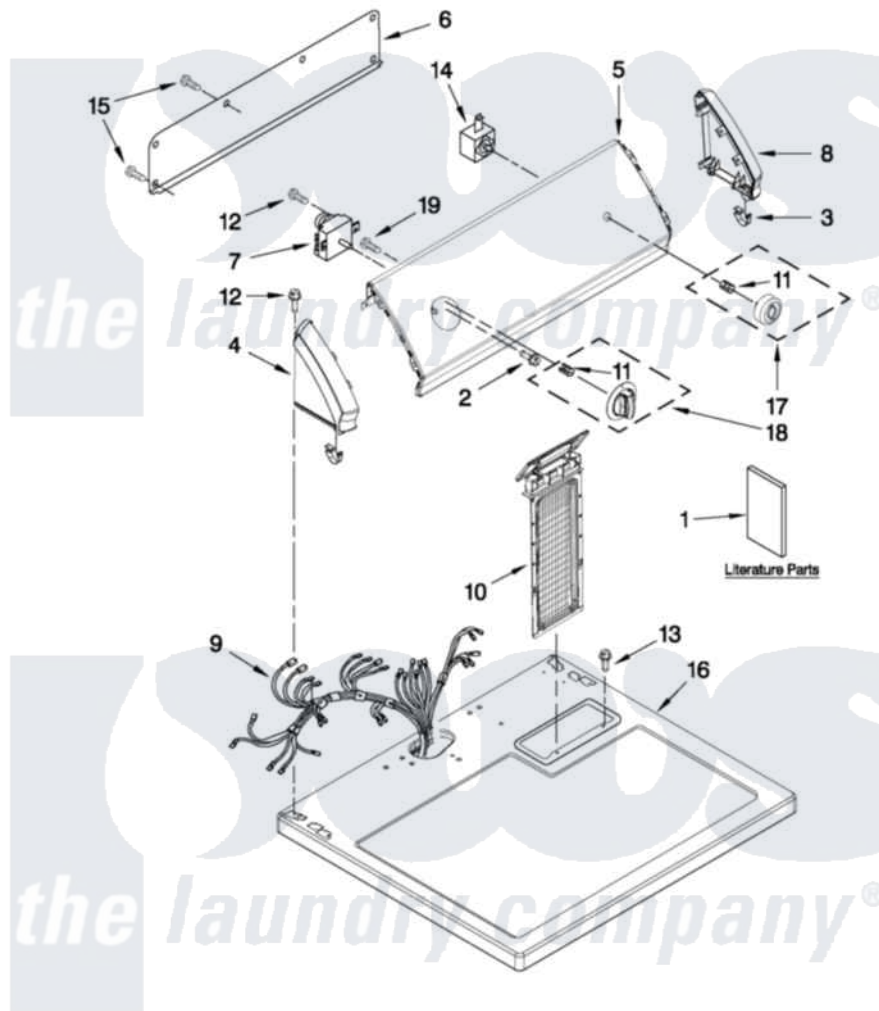

Crosley CGD126SXQ2 01 - TOP AND CONSOLE PARTS

TOP AND CONSOLE PARTS

For Model: CGD126SXQ2
(White)

29" GAS DRYER

FOR ORDERING INFORMATION REFER TO PARTS PRICE LIST

12-11 Litho in U.S.A. (BMN) (psw)

1

Part No. W10469884 Rev. A

Crosley [Residential Crosley CGD126SXQ2 Dryer Parts](#) Parts Diagram 01 - TOP AND CONSOLE PARTS

[Click on the part number to view part](#)

Item	Original Part Number	Replaced By	Status	Part Description
1	W10115228		Not Available	INSTRUCTIONS, INSTALLATION
"	W10096992		Not Available	USE & CARE GUIDE
"	W10185990		Not Available	WIRING DIAGRAM
2	8533974	4331106		Screw, No.10-32 X 7/16
3	8312709			Clip-Console
4	8559502			Cap, End
5	W10115483			Panel Console And Bracket Assembly
6	8274261			Do-It-Yourself Repair Manuals
7	W10185987			Timer
8	8559501			Cap, End
9	W10366763			Harness, Wiring
10	8558467			Screen, Lint
11	8536939			Clip, Knob
12	3348629	90767		Screw, 8A X 3/8 HeX Washer Head Tapping

13	688983	487240	Screw, For Mtg. Service Capacitor
14	3977456		Switch, Push-To-Start
15	693995		Screw, Hex Head
16	8559800	8563663	Top
17	W10317459		Knob, Push-To-Start
18	W10317457		Knob, Timer Assembly
19	3400818		Screw, Timer Mounting