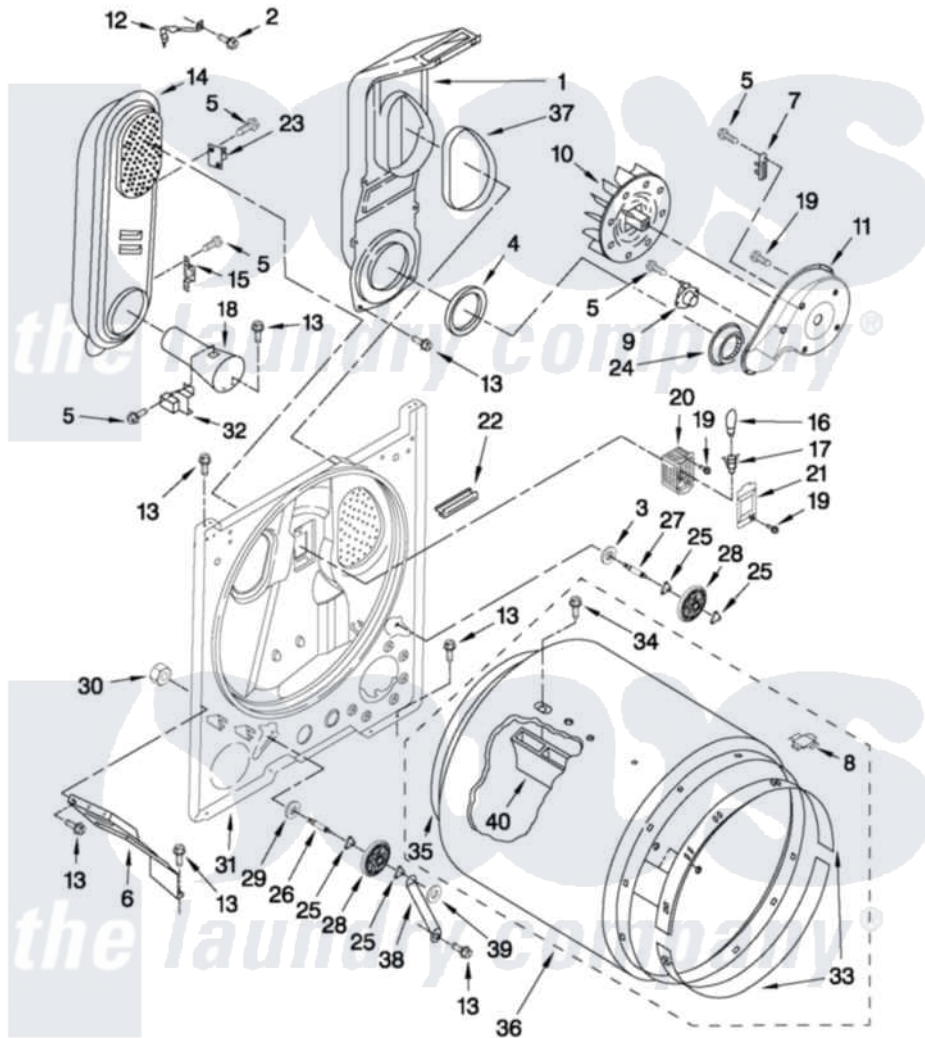

Crosley CGD126SXQ2 03 - BULKHEAD PARTS

BULKHEAD PARTS

For Model: CGD126SXQ2
(White)

FOR ORDERING INFORMATION REFER TO PARTS PRICE LIST

W10469884

5

Crosley [Residential Crosley CGD126SXQ2 Dryer Parts](#) Parts Diagram 03 - BULKHEAD PARTS

[Click on the part number to view part](#)

Item	Original Part Number	Replaced By	Status	Part Description
1	694283	279505		Chute
2	489463			Screw, 8-18 X 1/16
3	3388703			Washer, Support
4	347139			Seal, Lint Chute
5	90767			Screw, 8A X 3/8 HeX Washer Head Tapping
6	3406022			Bracket, Bulkhead
7	3392519			Thermal Limiter
8	8066086			Plug, Drum Hole
9	3387134			Thermostat, Internal-Bias
10	694089			Wheel, Blower
11	8577230			Housing, Blower
12	3398161			CLIP
13	3390631			Screw, 10-16 X 3/8
14	8530285	279980		Box
15	W10423382			Thermostat, High Limit 205F
16	3406124	22002263		Lamp

17	W10214261		Socket, Drum Light Assembly
18	8066048		Funnel, Burner
19	3390647	488729	Screw
20	3977373		Bracket, Drum Light
21	8532165		Lens, Drum Light
22	3392247	686889	Pad
23	280010		Kit, Thermal Cut-Off
24	696302		Shield, Exhaust
25	690997		Washer, Thrust
26	W10359270		Shaft, Drum Roller Threads
27	W10359269		Shaft, Drum Roller Threads
28	3397590	349241T	Support
29	348197		Washer, Support
30	W10298789		Nut, Push-In
31	8529957	279794	Bulkhead
32	338906		Radiant, Sensor
33	3394509		Ring, Bearing
34	W10219342		Screw, Baffle Mounting
35	8066085	239087	Seal
36	3396777	697760	Drum
37	339956		Seal, Air Duct To Bulkhead
38	3976435		Bracket, Support
39	90296		Nut, Push On
40	342847		Baffle, Drum