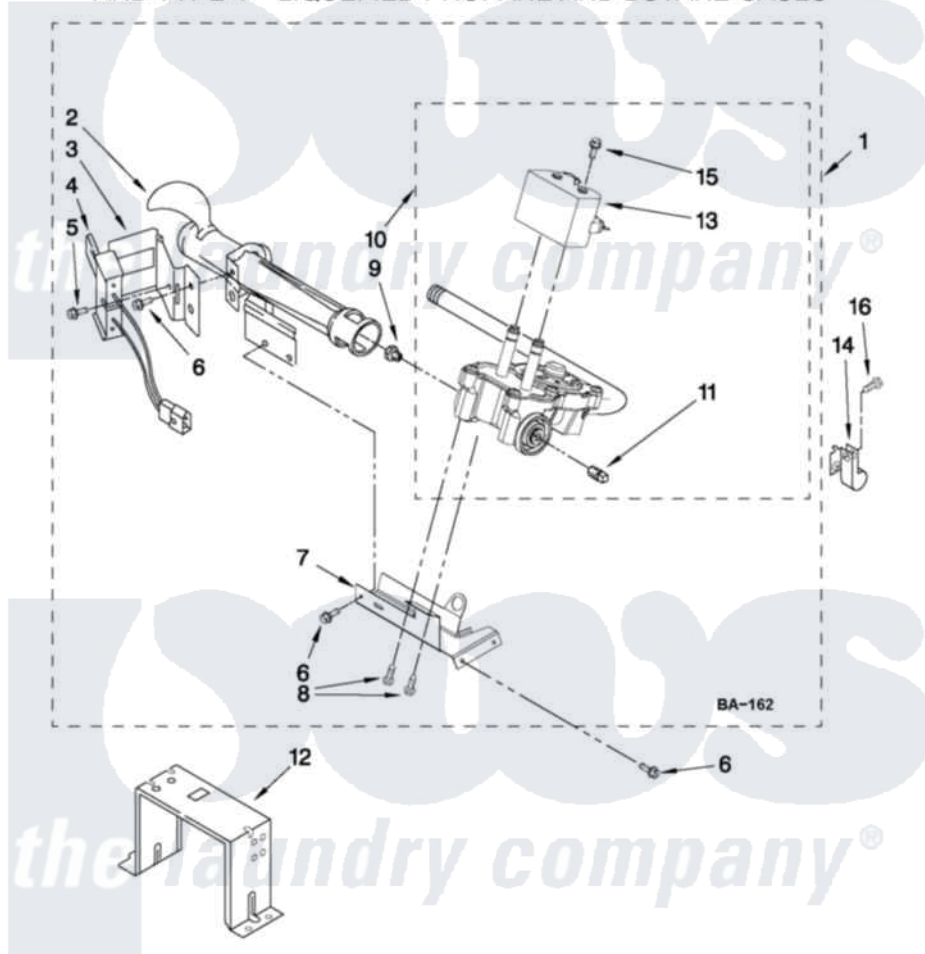

Crosley CGD126SXQ2 04 - W10336852 BURNER ASSEMBLY

W10336852 BURNER ASSEMBLY

For Model: CGD126SXQ2
(White)

USE WITH TYPE 1 - NATURAL, TYPE 2 - MIXED,
AND TYPE 4 - LIQUEFIED PROPANE AND BUTANE GASES

FOR ORDERING INFORMATION REFER TO PARTS PRICE LIST

W10469884

7

Crosley [Residential Crosley CGD126SXQ2 Dryer Parts](#) Parts Diagram 04 - W10336852 BURNER ASSEMBLY
Click on the part number to view part

Item	Original Part Number	Replaced By	Status	Part Description
1	W10336852	W10465748		Burner-Gas
2	688617	693140		Burner
3	694298			Bracket, Ignitor
4	686590	279311		Ignitor
5	3393909			Screw, 8-32 X 7/8
6	343641	681414		Screw, 10AB X 1/2
7	693986			Base, Burner
8	3387057			Screw, 10-16 X 1/2 Orifice, Burner
9	234826			Orifice, Burner Type 1
10	W10304604	W10500695		Valve-Gas
11	W10295523			Plug, Pipe
12	3389889			Bracket, Support
13	W10328463			Coil, 60 Hz
14	3978776			Bracket, Gas Pipe Switch
15	326049536			Screw, Coil
16	3390647	488729		Screw