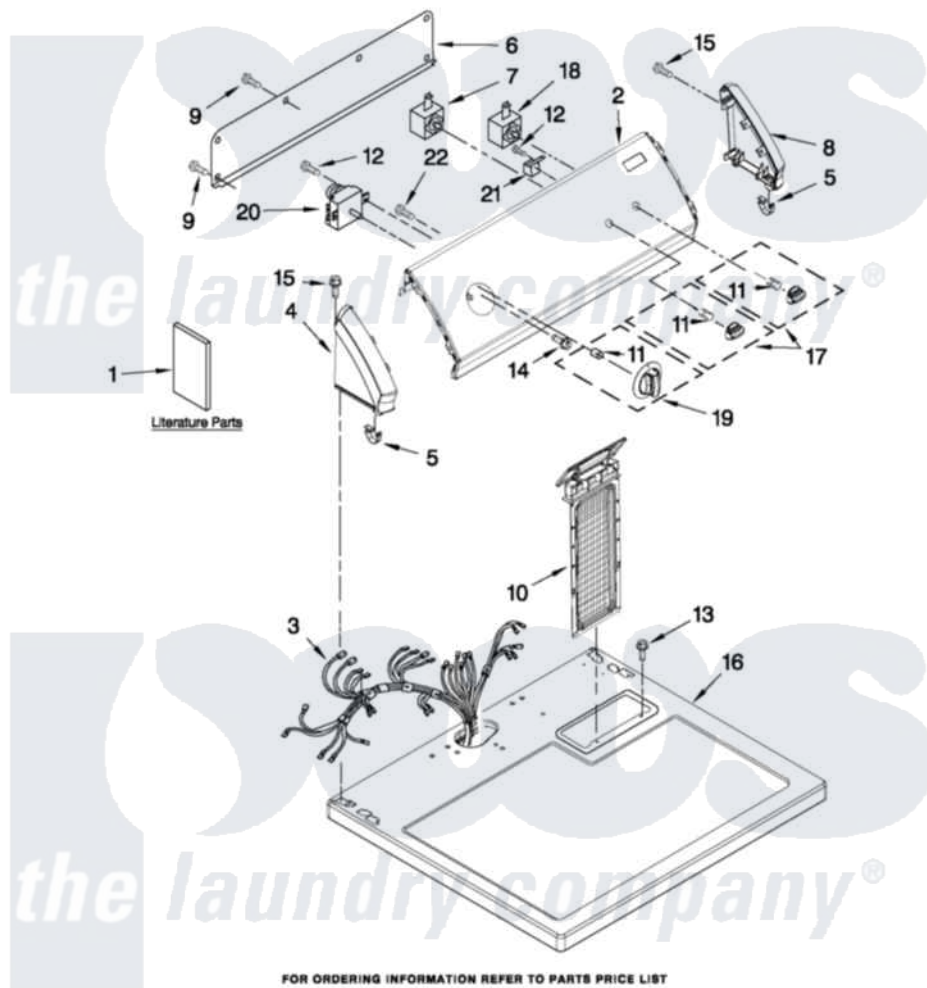

Crosley CGD137SXQ0 01 - TOP AND CONSOLE PARTS

TOP AND CONSOLE PARTS

For Model: CGD137SXQ0
(Designer White)

29" GAS DRYER

FOR ORDERING INFORMATION REFER TO PARTS PRICE LIST

2-11 Litho in U.S.A. (L.T)(bay)

1

Part No. W10362640 Rev. A

Crosley Residential Crosley CGD137SXQ0 Dryer Parts Parts Diagram 01 - TOP AND CONSOLE PARTS

[Click on the part number to view part](#)

Item	Original Part Number	Replaced By	Status	Part Description
1	W10096984		Not Available	INSTALLATION (INSTRUCTIONS)
"	W10096992		Not Available	USE & CARE GUIDE
"	W10185986		Not Available	WIRING DIAGRAM
2	W10115484			Control Panel And Bracket Assembly
3	W10186122			Harness, Wiring
4	8559502			Cap, End
5	8312709			Clip-Console
6	8274261			Do-It-Yourself Repair Manuals
7	3399639			Switch, Rotary Temperature
8	8559501			Cap, End
9	693995			Screw, Hex Head
10	8558463			HANdle And Lint Screen Assembly
11	8536939			Clip, Knob
12	3348629	90767		Screw, 8A X 3/8 HeX Washer Head Tapping

13	688983	487240	Screw, For Mtg. Service Capacitor
14	8533974	4331106	Screw, No.10-32 X 7/16
15	3348629	90767	Screw, 8A X 3/8 HeX Washer Head Tapping
16	8559800	8563663	Top
17	W10317458		Knob, Control
18	W10117655		Switch, Push-To-Start
19	W10317457		Knob, Timer Assembly
20	W10185981		Timer Assembly
21	694419		Mini-Buzzer
22	3400808		Screw. Mounting