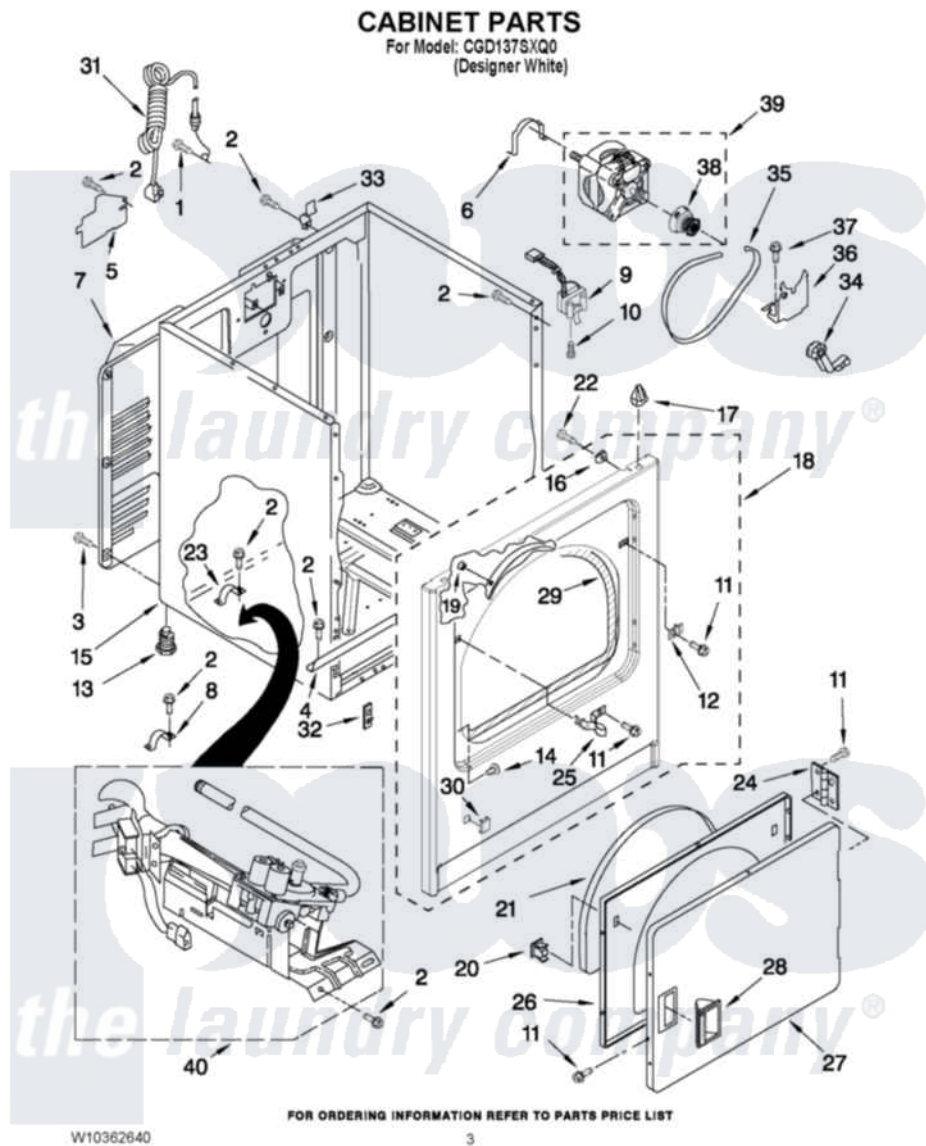

Crosley CGD137SXQ0 02 - CABINET PARTS

Crosley [Residential Crosley CGD137SXQ0 Dryer Parts](#) Parts Diagram 02 - CABINET PARTS
Click on the part number to view part

Item	Original Part Number	Replaced By	Status	Part Description
1	8533974	4331106		Screw, No.10-32 X 7/16
2	3390631			Screw, 10-16 X 3/8
3	693995			Screw, Hex Head
4	W10236073			Bracket, Cabinet
5	3396795			Cover, Terminal Block
6	3404162			Clamp, Motor
7	3396805	280043		Panel-Rear
8	3980175			Clamp, Elbow
9	3406107			Door Switch Assembly
10	697773	3395530		Screw
11	342055	488627		Screw
12	3403630			Plug, Strike Hole
13	3392100	49621		Feet-Leveling
"	279810			Foot-Optional
14	3404413			Plug, Hinge Hole
15	8530603	8533643		Cabinet

16	98234		Clip, U-Bend
17	690363	18776	Lock, Front Top
18	W10224855	W10248059	Panel
19	685203	279220	Clip
20	3389441		Door Catch Assembly
21	3405246		Seal, Door Push-To-Start
22	3390631		Screw, 10-16 X 3/8
23	341029		Clamp, Pipe Door Spring
24	3405514	W10362431	Hinge And Pin Assembly
25	3403431		Strike, Panel
26	3402341		Door, Inner
27	3402335		Door, Front
28	8566059		Handle, Door
29	3406129		Seal And Bearing Assembly
30	8564457		Plug, Front Panel
31	344020	3401402	Cord, Power
32	3394083		Clip, Front Panel
33	8066217		Hinge, Top
34	691366		Idler And Pulley Assembly
35	W10131364	341241	Belt
36	348780		Base, Motor
37	3400500		Bolt, 3405245 5/16-18 X 3/4
38	8066184		Pulley, Motor
39	W10194250	279827	Motor-Drve
40	8318272	W10465748	Burner-Gas