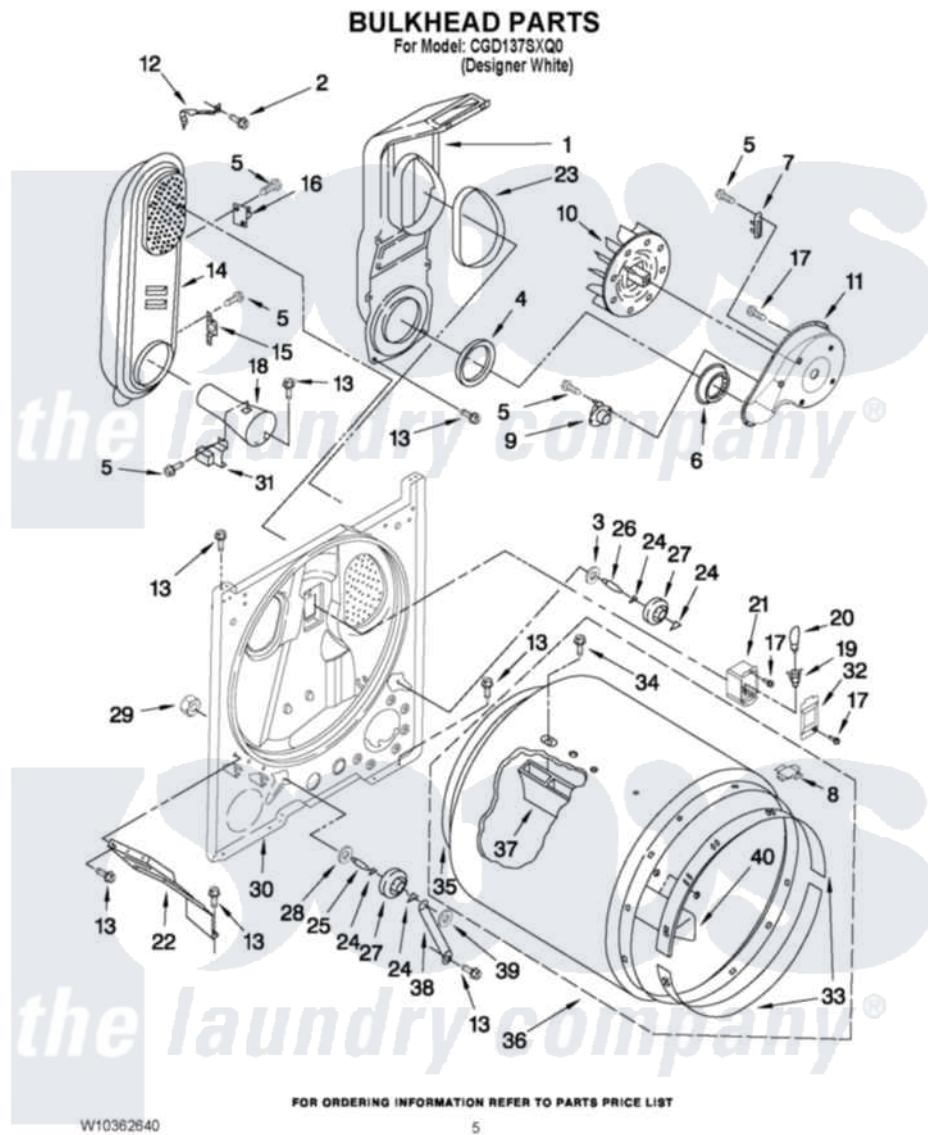

Crosley CGD137SXQ0 03 - BULKHEAD PARTS

Crosley [Residential Crosley CGD137SXQ0 Dryer Parts](#) Parts Diagram 03 - BULKHEAD PARTS
Click on the part number to view part

Item	Original Part Number	Replaced By	Status	Part Description
1	348368			Lint Chute Assembly
2	489463			Screw, 8-18 X 1/16
3	3388703			Washer, Support
4	347139			Seal, Lint Chute
5	90767			Screw, 8A X 3/8 HeX Washer Head Tapping
6	696302			Shield, Exhaust
7	3392519			Thermal Limiter
8	8066086			Plug, Drum Hole
9	3387134			Thermostat, Internal-Bias
10	694089			Wheel, Blower
11	8577230			Housing, Blower
12	3398161			CLIP
13	3390631			Screw, 10-16 X 3/8
14	8530285	279980		Box
15	3403140			Thermostat, High-Limit 205F
16	280010			Kit, Thermal Cut-Off

17	3390647	488729	Screw
18	8066049		Funnel, Burner Light
19	W10136369		Socket, Drum Light Assembly
20	3406124	22002263	Lamp
21	3977373		Bracket, Drum Light
22	3406022		Bracket, Bulkhead
23	339956		Seal, Air Duct To Bulkhead
24	690997		Washer, Thrust
25	3399506	W10359270	Shaft, Drum Roller Threads
26	3399507	W10359269	Shaft, Drum Roller Threads
27	3397590	349241T	Support
28	348197		Washer, Support
29	W10298789		Nut, Push-In
30	3403413		Bulkhead
31	338906		Radiant, Sensor
32	3402841	8532165	Lens, Drum Light
33	692526	279441	BeaRng-Rng
34	W10219342		Screw, Baffle Mounting
35	3406130	279857	Seal
36	695587		Drum Assembly
37	W10306677	692490	Baffle, Drum
38	3976434		Bracket, Support Shaft
39	90296		Nut, Push On
40	3403636		Baffle, Drum