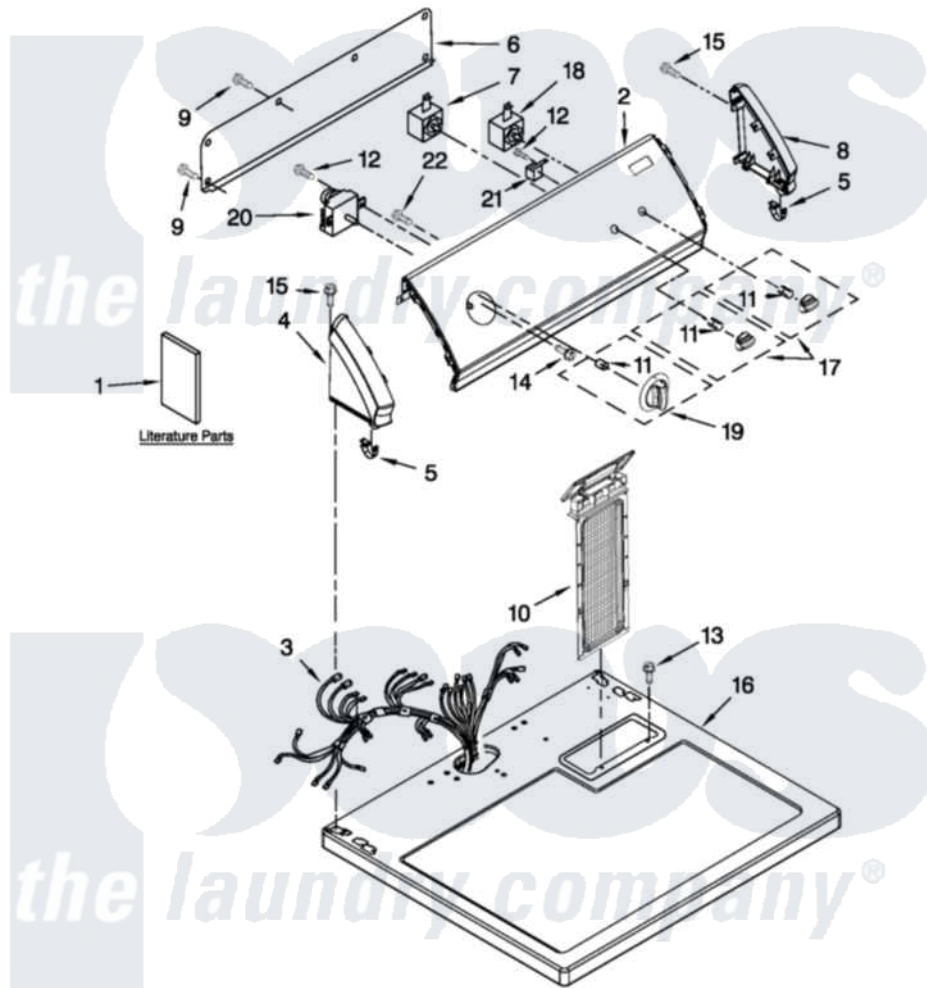

Crosley CGD137SXQ1 01 - TOP AND CONSOLE PARTS

TOP AND CONSOLE PARTS

For Model: CGD137SXQ1
(Designer White)

28" GAS DRYER

FOR ORDERING INFORMATION REFER TO PARTS PRICE LIST

12-11 Litho in U.S.A. (BMN) (psw)

1

Part No. W10471994 Rev. A

Crosley [Residential Crosley CGD137SXQ1 Dryer Parts](#) Parts Diagram 01 - TOP AND CONSOLE PARTS

[Click on the part number to view part](#)

Item	Original Part Number	Replaced By	Status	Part Description
1	W10115228		Not Available	INSTRUCTIONS, INSTALLATION
"	W10096992		Not Available	USE & CARE GUIDE
"	W10185985		Not Available	Wiring Diagram
2	W10115484			Control Panel And Bracket Assembly
3	W10186122			Harness, Wiring
4	8559502			Cap, End
5	8312709			Clip-Console
6	8274261			Do-It-Yourself Repair Manuals
7	3399639			Switch, Rotary Temperature
8	8559501			Cap, End
9	693995			Screw, Hex Head
10	8558463			HANdle And Lint Screen Assembly
11	8536939			Clip, Knob
12	3348629	90767		Screw, 8A X 3/8 HeX Washer Head Tapping

13	688983	487240	Screw, For Mtg. Service Capacitor
14	8533974	4331106	Screw, No.10-32 X 7/16
15	3348629	90767	Screw, 8A X 3/8 HeX Washer Head Tapping
16	8559800	8563663	Top
17	W10317458		Knob, Control
18	W10117655		Switch, Push-To-Start
19	W10317457		Knob, Timer Assembly
20	W10185981		Timer Assembly
21	694419		Mini-Buzzer
22	3400808		Screw. Mounting