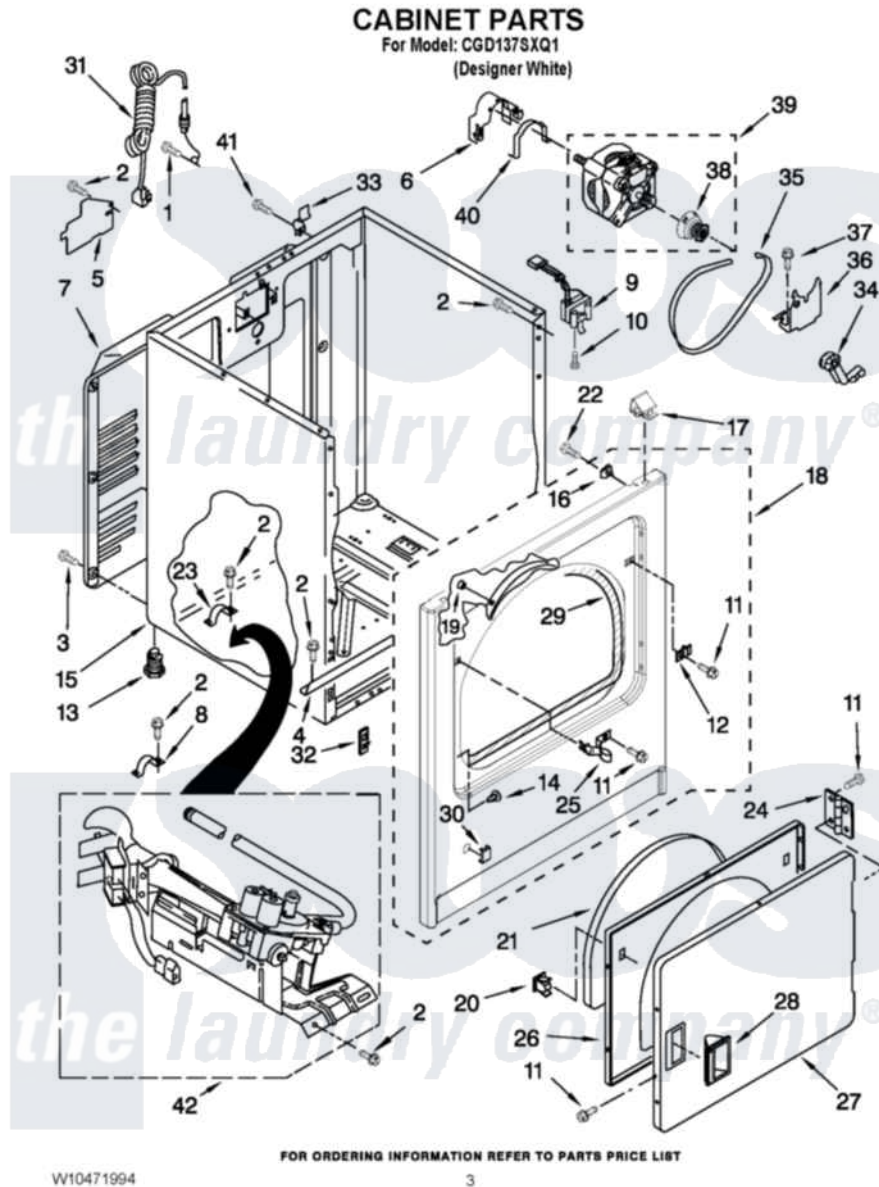

# Crosley CGD137SXQ1 02 - CABINET PARTS

Crosley [Residential Crosley CGD137SXQ1 Dryer Parts](#) Parts Diagram 02 - CABINET PARTS  
Click on the part number to view part

Item	Original Part Number	Replaced By	Status	Part Description
1	8533974	<a href="#">4331106</a>		Screw, No.10-32 X 7/16
2	<a href="#">3390631</a>			Screw, 10-16 X 3/8
3	<a href="#">693995</a>			Screw, Hex Head
4	<a href="#">W10236073</a>			Bracket, Cabinet
5	<a href="#">3396795</a>			Cover, Terminal Block
6	<a href="#">3404162</a>			Clamp, Motor
7	3396805	<a href="#">280043</a>		Panel-Rear
8	<a href="#">3980175</a>			Clamp, Elbow
9	<a href="#">3406107</a>			Door Switch Assembly
10	697773	<a href="#">3395530</a>		Screw
11	342055	<a href="#">488627</a>		Screw
12	<a href="#">3403630</a>			Plug, Strike Hole
13	3392100	<a href="#">49621</a>		Feet-Leveling
NI	<a href="#">279810</a>			Foot-Optional
14	<a href="#">3404413</a>			Plug, Hinge Hole
15	8530603	<a href="#">8533643</a>		Cabinet