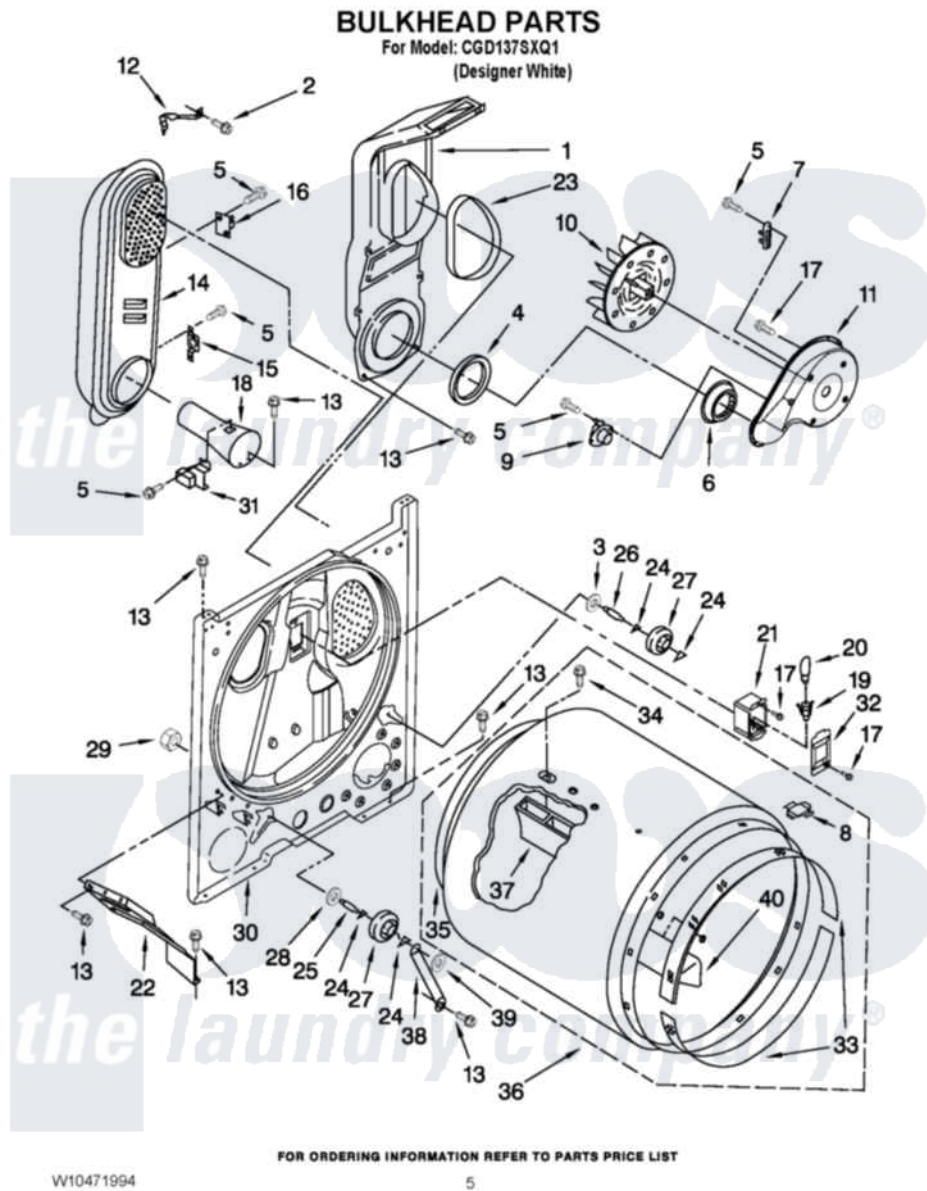

# Crosley CGD137SXQ1 03 - BULKHEAD PARTS

Crosley [Residential Crosley CGD137SXQ1 Dryer Parts](#) Parts Diagram 03 - BULKHEAD PARTS  
Click on the part number to view part

Item	Original Part Number	Replaced By	Status	Part Description
1	<a href="#">348368</a>			Lint Chute Assembly
2	<a href="#">489463</a>			Screw, 8-18 X 1/16
3	<a href="#">3388703</a>			Washer, Support
4	<a href="#">347139</a>			Seal, Lint Chute
5	<a href="#">90767</a>			Screw, 8A X 3/8 HeX Washer Head Tapping
6	<a href="#">696302</a>			Shield, Exhaust
7	<a href="#">3392519</a>			Thermal Limiter
8	<a href="#">8066086</a>			Plug, Drum Hole
9	<a href="#">3387134</a>			Thermostat, Internal-Bias
10	<a href="#">694089</a>			Wheel, Blower
11	<a href="#">8577230</a>			Housing, Blower
12	3398161			CLIP
13	<a href="#">3390631</a>			Screw, 10-16 X 3/8
14	8530285	<a href="#">279980</a>		Box
15	<a href="#">W10423382</a>			Thermostat, High Limit 205F
16	<a href="#">280010</a>			Kit, Thermal Cut-Off