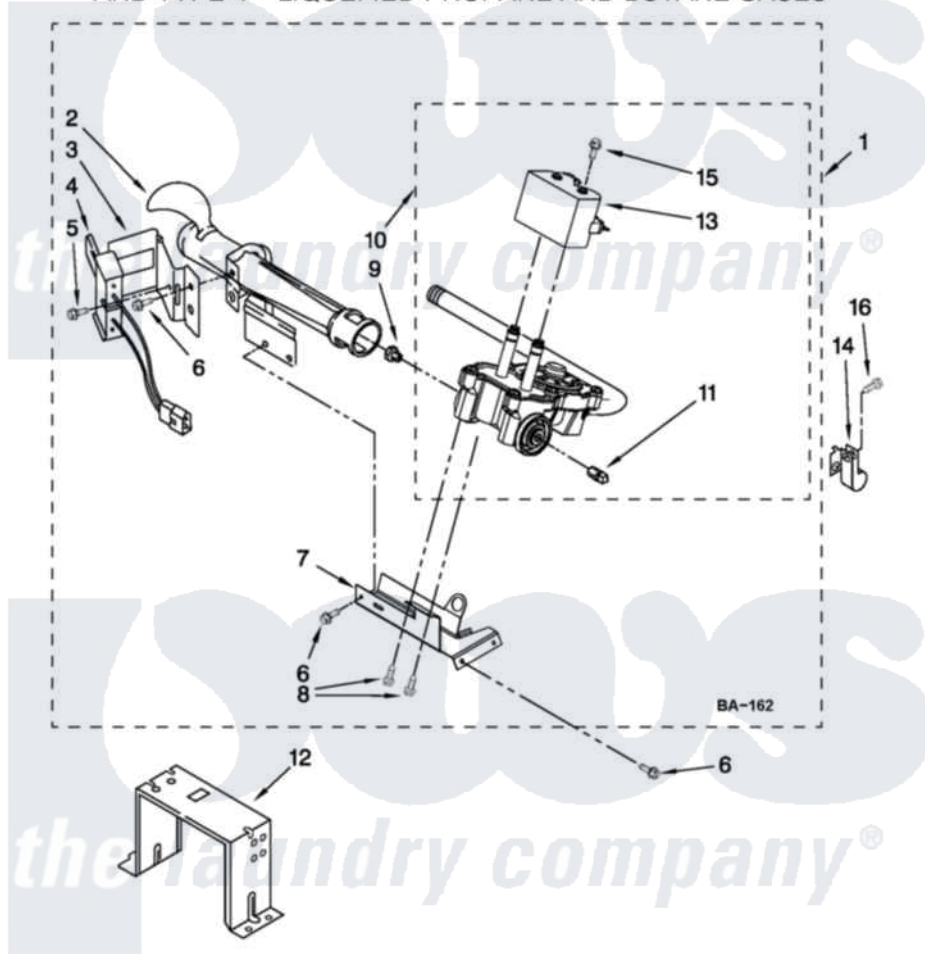

# Crosley CGD137SXQ1 04 - W10336852 BURNER ASSEMBLY

## W10336852 BURNER ASSEMBLY

For Model: CGD137SXQ1  
(Designer White)

USE WITH TYPE 1 - NATURAL, TYPE 2 - MIXED,  
AND TYPE 4 - LIQUEFIED PROPANE AND BUTANE GASES

FOR ORDERING INFORMATION REFER TO PARTS PRICE LIST

W10471994

7

Crosley [Residential Crosley CGD137SXQ1 Dryer Parts](#) Parts Diagram 04 - W10336852 BURNER ASSEMBLY  
Click on the part number to view part

Item	Original Part Number	Replaced By	Status	Part Description
1	W10336852	<a href="#">W10465748</a>		Burner-Gas
2	688617	<a href="#">693140</a>		Burner
3	<a href="#">694298</a>			Bracket, Ignitor
4	686590	<a href="#">279311</a>		Ignitor
5	<a href="#">3393909</a>			Screw, 8-32 X 7/8
6	343641	<a href="#">681414</a>		Screw, 10AB X 1/2
7	693986			Base, Burner
8	<a href="#">3387057</a>			Screw, 10-16 X 1/2 Orifice, Burner
9	<a href="#">234826</a>			Orifice, Burner Type 1
10	W10304604	<a href="#">W10500695</a>		Valve-Gas
11	<a href="#">W10295523</a>			Plug, Pipe
12	<a href="#">3389889</a>			Bracket, Support
13	<a href="#">W10328463</a>			Coil, 60 Hz
14	<a href="#">3978776</a>			Bracket, Gas Pipe Switch
15	<a href="#">326049536</a>			Screw, Coil
16	3390647	<a href="#">488729</a>		Screw