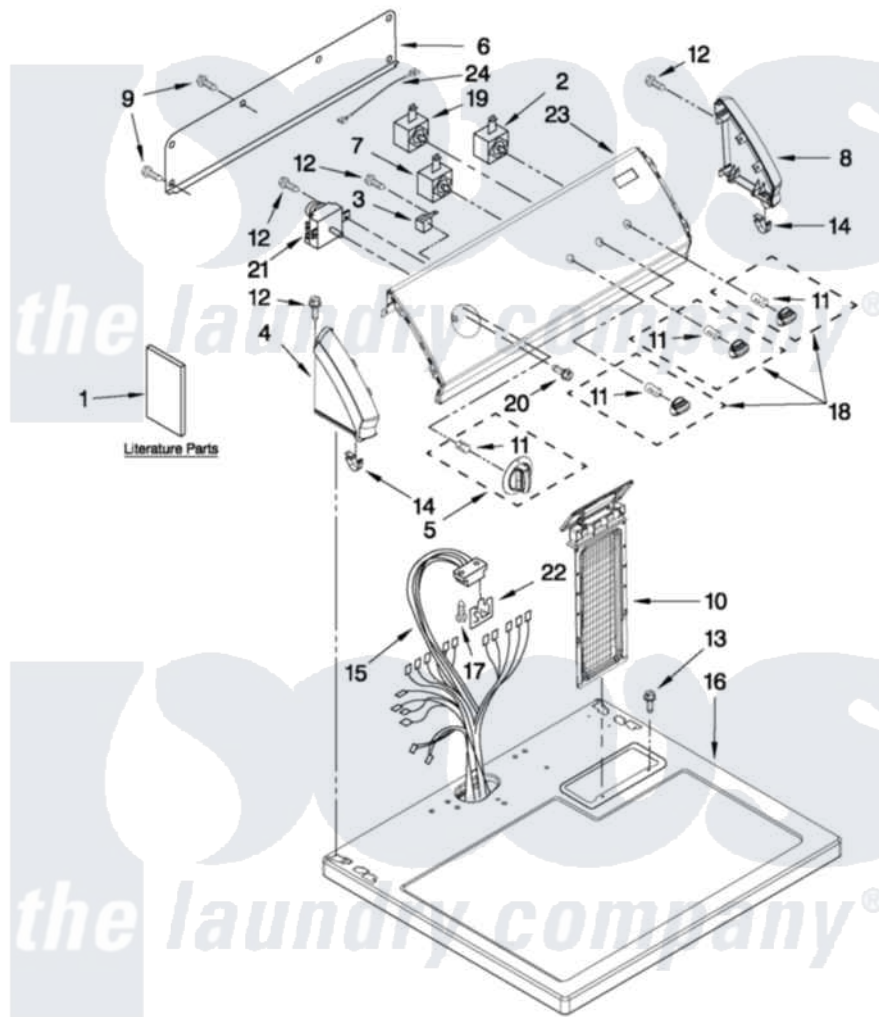

# Crosley CGD147HXW0 01 - TOP AND CONSOLE PARTS

## TOP AND CONSOLE PARTS

29" GAS DRYER

For Model: CGD147HXW0  
(White)

FOR ORDERING INFORMATION REFER TO PARTS PRICE LIST

2-11 Litho in U.S.A. (LT)(bay)

1

Part No. W10394371 Rev. A

Crosley [Residential Crosley CGD147HXW0 Dryer Parts](#) Parts Diagram 01 - TOP AND CONSOLE PARTS

[Click on the part number to view part](#)

Item	Original Part Number	Replaced By	Status	Part Description
1	W10096984		Not Available	INSTALLATION (INSTRUCTIONS)
"	W10096992		Not Available	USE & CARE GUIDE
"	8578889		Not Available	Wiring Diagram
2	<a href="#">W10117655</a>			Switch, Push-To-Start
3	<a href="#">694419</a>			Mini-Buzzer
4	<a href="#">8559502</a>			Cap, End
5	<a href="#">W10317457</a>			Knob, Timer Assembly
6	<a href="#">8274261</a>			Do-It-Yourself Repair Manuals
7	<a href="#">8530169</a>			Switch, Temperature
8	<a href="#">8559501</a>			Cap, End
9	<a href="#">693995</a>			Screw, Hex Head
10	<a href="#">8558463</a>			HAndle And Lint Screen Assembly
11	<a href="#">8536939</a>			Clip, Knob
12	3348629	<a href="#">90767</a>		Screw, 8A X 3/8 HeX Washer Head Tapping

13	688983	<a href="#">487240</a>	Screw, For Mtg. Service Capacitor
14	<a href="#">8312709</a>		Clip-Console
15	8576542	<a href="#">W10071310</a>	Hams-Wire
16	8559800	<a href="#">8563663</a>	Top
17	359625	<a href="#">487240</a>	Screw, For Mtg. Service Capacitor
18	<a href="#">W10317458</a>		Knob, Control
19	<a href="#">3405156</a>		Switch, Rotary
20	<a href="#">3400808</a>		Screw. Mounting
21	<a href="#">8566184</a>		Timer Assembly
22	<a href="#">8558178</a>		Control, Electronic
23	<a href="#">W10115485</a>		Control Panel And Bracket Assembly
24	<a href="#">W10113080</a>		Wire, Jumper