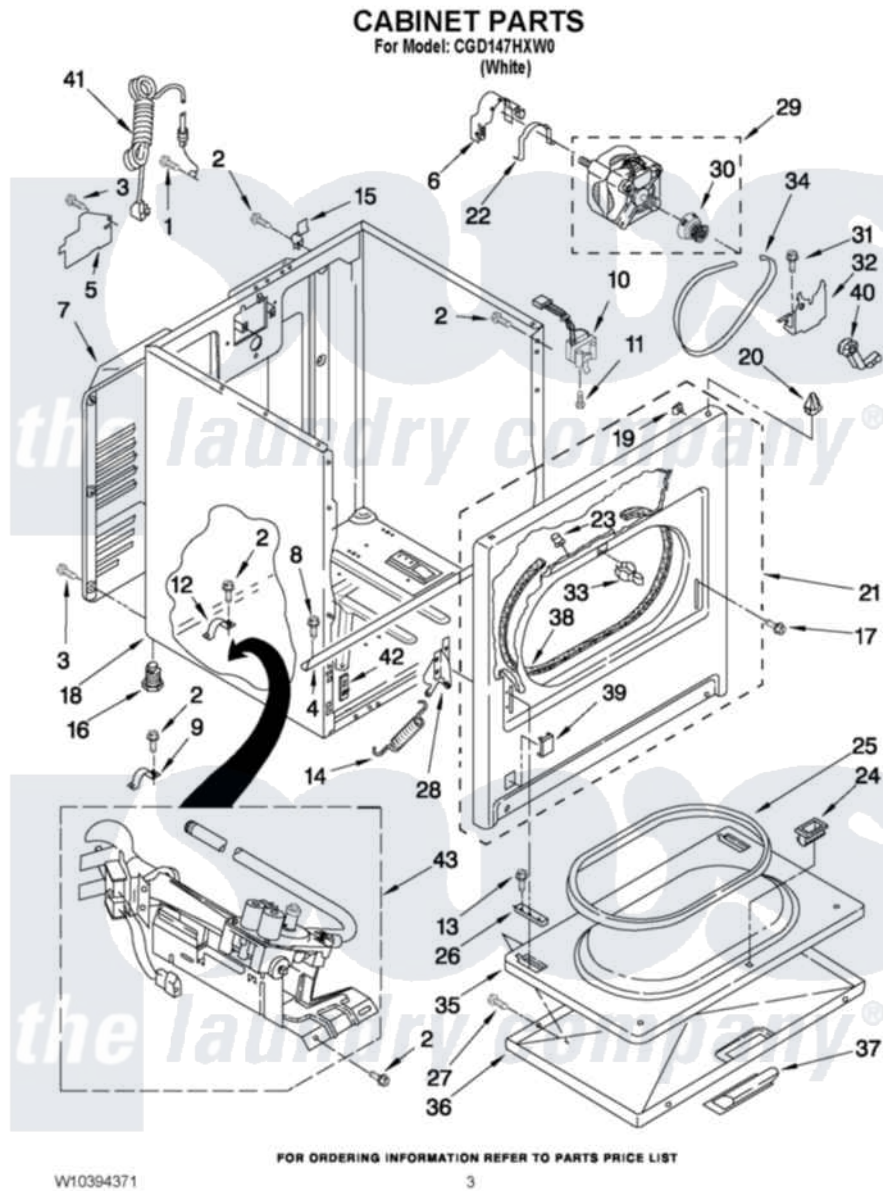

# Crosley CGD147HXW0 02 - CABINET PARTS

Crosley [Residential Crosley CGD147HXW0 Dryer Parts](#) Parts Diagram 02 - CABINET PARTS  
Click on the part number to view part

Item	Original Part Number	Replaced By	Status	Part Description
1	8533974	<a href="#">4331106</a>		Screw, No.10-32 X 7/16
2	343641	<a href="#">681414</a>		Screw, 10AB X 1/2
3	<a href="#">693995</a>			Screw, Hex Head
4	<a href="#">W10236073</a>			Bracket, Cabinet
5	<a href="#">3396795</a>			Cover, Terminal Block
6	<a href="#">3404162</a>			Clamp, Motor
7	3396805	<a href="#">280043</a>		Panel-Rear
8	<a href="#">3390631</a>			Screw, 10-16 X 3/8
9	<a href="#">3980175</a>			Clamp, Elbow
10	<a href="#">3406107</a>			Door Switch Assembly
11	697773	<a href="#">3395530</a>		Screw
12	<a href="#">341029</a>			Clamp, Pipe Door Spring
13	3357011	<a href="#">308685</a>		Side Trim )
14	<a href="#">W10041960</a>			Spring, Door
15	<a href="#">8066217</a>			Hinge, Top
16	3392100	<a href="#">49621</a>		Feet-Leveling