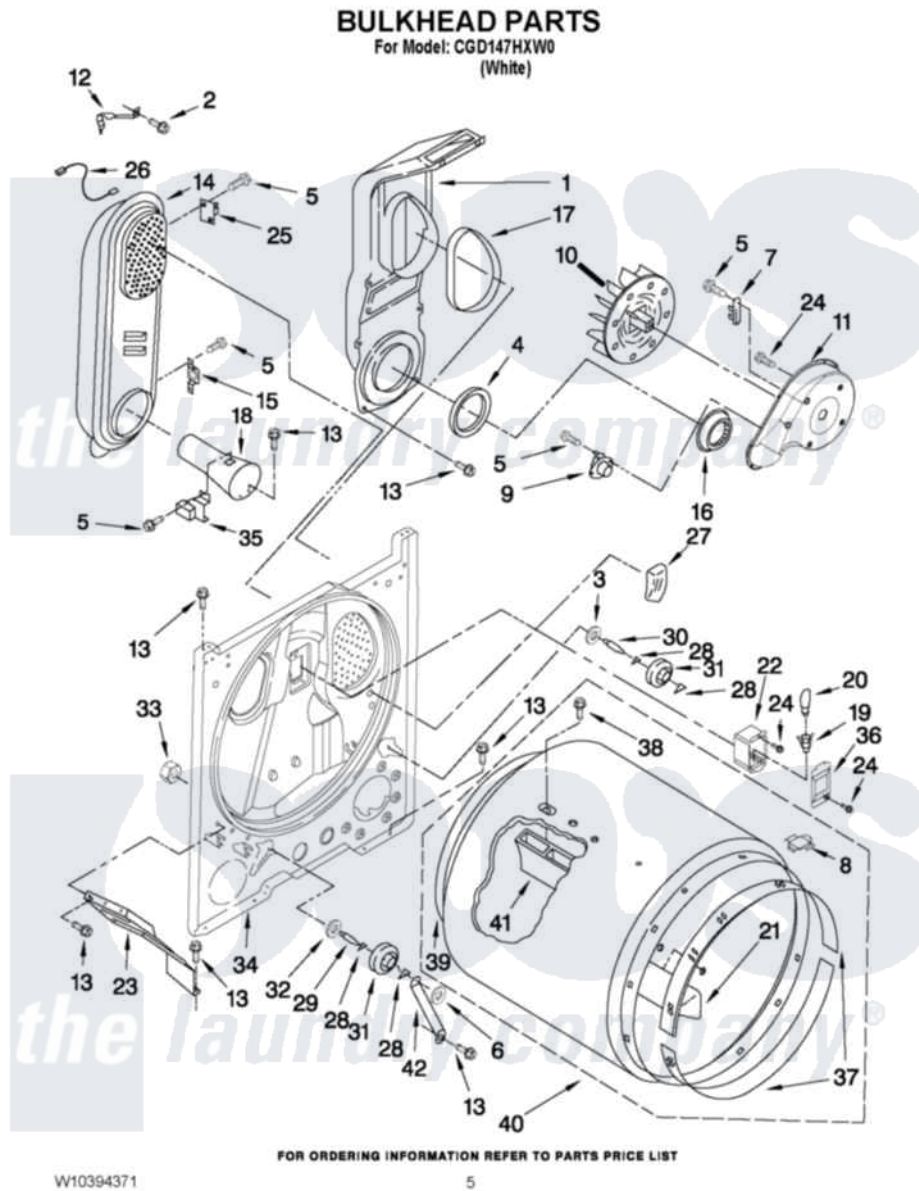

Crosley CGD147HXW0 03 - BULKHEAD PARTS

Crosley [Residential Crosley CGD147HXW0 Dryer Parts](#) Parts Diagram 03 - BULKHEAD PARTS
Click on the part number to view part

Item	Original Part Number	Replaced By	Status	Part Description
1	348368			Lint Chute Assembly
2	489463			Screw, 8-18 X 1/16
3	3388703			Washer, Support
4	347139			Seal, Lint Chute
5	90767			Screw, 8A X 3/8 HeX Washer Head Tapping
6	90296			Nut, Push On
7	3392519			Thermal Limiter
8	8066086			Plug, Drum Hole
9	8318268			Thermostat, Internal-Bias
10	694089			Wheel, Blower
11	8577230			Housing, Blower
12	3398161			CLIP
13	343641	681414		Screw, 10AB X 1/2
14	8530285	279980		Box
15	3403140			Thermostat, High-Limit 205F
16	696302			Shield, Exhaust

17	339956		Seal, Air Duct To Bulkhead
18	8066049		Funnel, Burner Light
19	W10136369		Socket, Drum Light Assembly
20	3406124	22002263	Lamp
21	3403636		Baffle, Drum
22	3977373		Bracket, Drum Light
23	3406022		Bracket, Bulkhead
24	3390647	488729	Screw
25	280010		Kit, Thermal Cut-Off
26	3401707		Jumper, Tco-High Limit
27	3976479	279366	Electrode
28	690997		Washer, Thrust
29	W10359270		Shaft, Drum Roller Threads
30	W10359269		Shaft, Drum Roller Threads
31	3397590	349241T	Support
32	348197		Washer, Support
33	W10298789		Nut, Push-In
34	3403414		Bulkhead
35	338906		Radiant, Sensor
36	3402841	8532165	Lens, Drum Light
37	692526	279441	BeaRng-Rng
38	W10219342		Screw, Baffle Mounting
39	W10352407	279857	Seal
40	695587		Drum Assembly
41	692490		Baffle, Drum
42	3976434		Bracket, Support Shaft