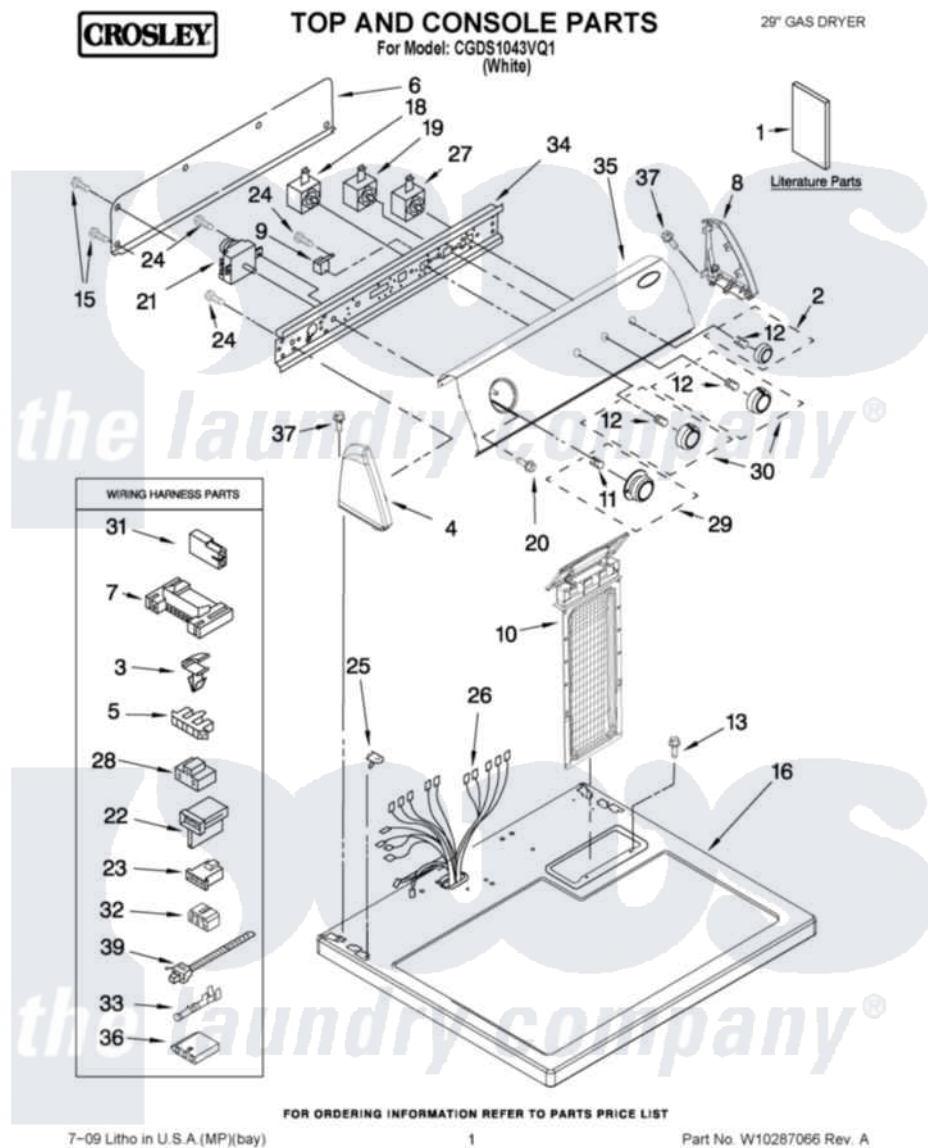

Crosley CGDS1043VQ1 01 - TOP AND CONSOLE PARTS

Crosley Residential Crosley CGDS1043VQ1 Dryer Parts Parts Diagram 01 - TOP AND CONSOLE PARTS
Click on the part number to view part

Item	Original Part Number	Replaced By	Status	Part Description
1	8562589		Not Available	Instructions, Installation
"	W10112315		Not Available	Sheet, Cycle Feature
"	W10223589		Not Available	Guide, Use & Care
"	W10185985		Not Available	Wiring Diagram
2	8538959			Knob, Push-To-Start
3	3394427			Clip-Harness
4	8271365	279962		Endcap
5	3397269			Connector, Timer
6	8274261			Do-It-Yourself Repair Manuals
7	3395683			Receptacle, Multi-Terminal
8	8271359	279962		Endcap
9	694419			Mini-Buzzer
10	8558463			HANdle And Lint Screen Assembly
11	688805			Clip, Spring Knob
12	8536939			Clip, Knob
				Screw, For Mtn. Service

13	688983	487240	Screw, For Mtg. Service Capacitor
15	693995		Screw, Hex Head
16	8557930	8563985	Top
18	3399639		Switch, Rotary Temperature
19	3405152		Switch, Wrinkle Shield
20	8533951	3400859	Screw, Grounding
21	W10185981		Timer Assembly
22	3403499		Connector, 2-Postion
23	3403498		Connector, 3-Position
24	8533971	90767	Screw, 8A X 3/8 HeX Washer Head Tapping
25	357213		Nut, Push-In
26	W10186093		Harness, Wiring
27	3398094		Switch, Push To Start
28	3401144		Connector
29	8538953		Timer Knob Assembly
30	8538957		Knob, Control
31	717252		Receptacle, Terminal
32	3347243		Block, Disconnect
33	94614		Terminal
34	8271418		Bracket, Control
35	W10218311		Panel, Control
36	3936144		Do-It-Yourself Repair Manuals
37	388326		Screw, 8-18 X 1.25
39	3391249		Cable Tie, Push Mount