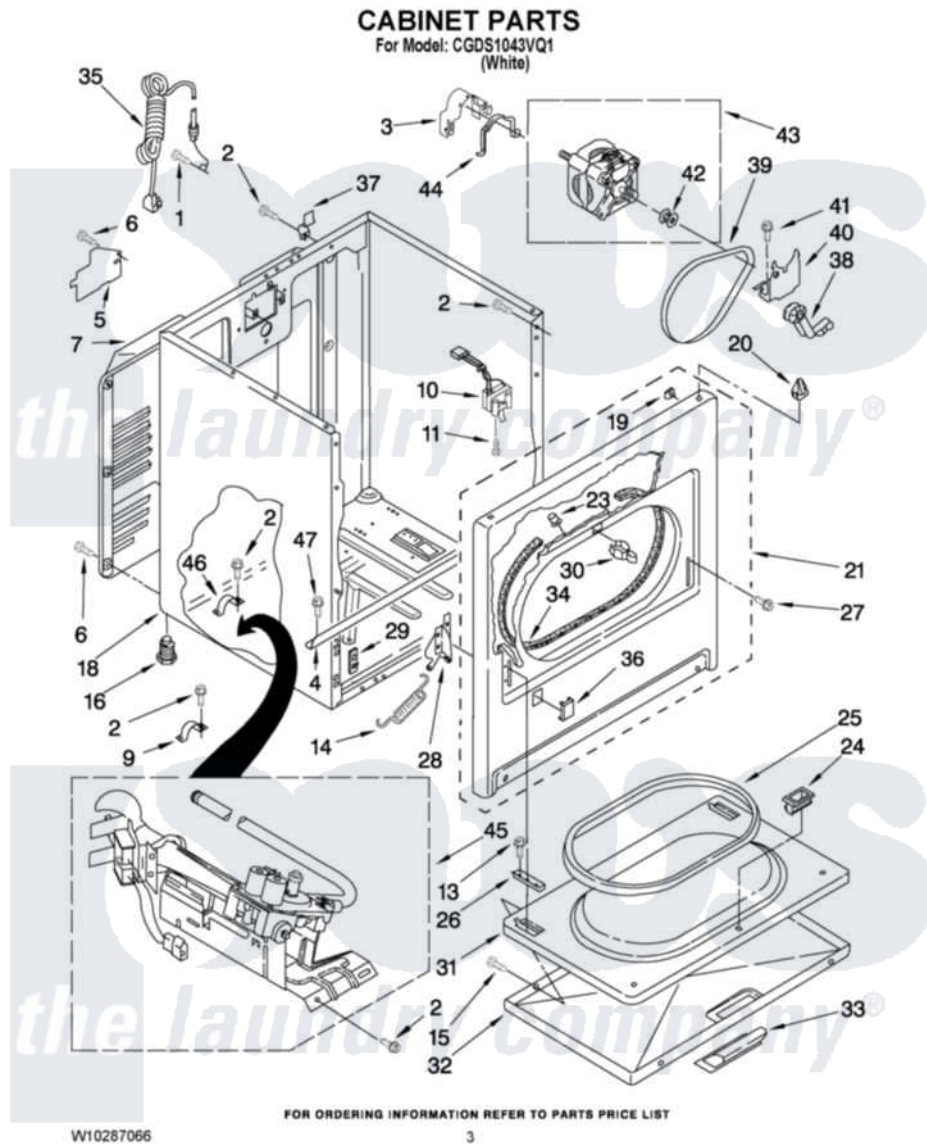

Crosley CGDS1043VQ1 02 - CABINET PARTS

Crosley [Residential Crosley CGDS1043VQ1 Dryer Parts](#) Parts Diagram 02 - CABINET PARTS
Click on the part number to view part

Item	Original Part Number	Replaced By	Status	Part Description
1	8533974	4331106		Screw, No.10-32 X 7/16
2	343641	681414		Screw, 10AB X 1/2
3	3404162			Clamp, Motor
4	8541400			Bracket, Cabinet
5	3396795			Cover, Terminal Block
6	693995			Screw, Hex Head
7	3396805	280043		Panel-Rear
9	3980175			Clamp, Elbow
10	3406107			Door Switch Assembly
11	697773	3395530		Screw
13	694091			Trim, Side Right Hand
14	W10041960			Spring, Door
15	3357011	308685		Side Trim)
16	3392100	49621		Feet-Leveling
"	279810			Foot-Optional
18	8530603	8533643		Cabinet

19	98234		Clip, U-Bend
20	690363	18776	Lock, Front Top
21	3395197	279740	Panel
23	685203	279220	Clip
24	3389441		Door Catch Assembly
25	3390731		Seal, Door
26	337189		Clip, Hinge
27	342043	486146	Screw
28	8066056		Hinge, Door
"	8066057		Hinge, Door
29	3394083		Clip, Front Panel
30	696144	279570	Latch
31	695737		Door, Rear
32	3393549		Door, Front
33	690270	348721	Handle
34	3406129		Seal And Bearing Assembly
35	344020	3401402	Cord, Power
36	3394975		Plug, Front Panel
37	8066217		Hinge, Top
38	691366		Idler And Pulley Assembly
39	8066065	341241	Belt
40	348780		Base, Motor
41	3400500		Bolt, 3405245 5/16-18 X 3/4
42	3394341	W10299847	Pulley-Motor
43	W10194250	279827	Motor-Drve
44	W10121316		Plug, Multivent
45	8318272	W10465748	Burner-Gas
46	341029		Clamp, Pipe Door Spring
47	3390631		Screw, 10-16 X 3/8