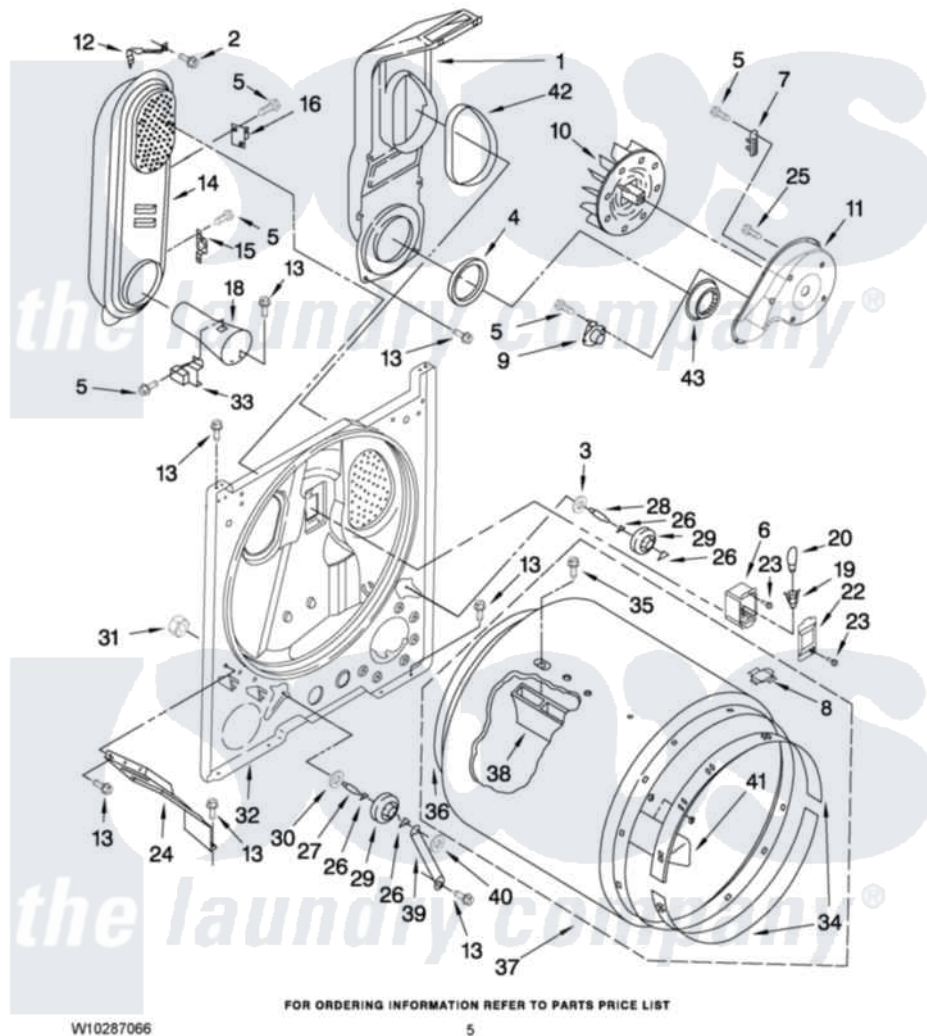

Crosley CGDS1043VQ1 03 - BULKHEAD PARTS

BULKHEAD PARTS

For Model: CGDS1043VQ1
(White)

Crosley [Residential Crosley CGDS1043VQ1 Dryer Parts](#) Parts Diagram 03 - BULKHEAD PARTS

[Click on the part number to view part](#)

Item	Original Part Number	Replaced By	Status	Part Description
1	348368			Lint Chute Assembly
2	489463			Screw, 8-18 X 1/16
3	3388703			Washer, Support
4	347139			Seal, Lint Chute
5	90767			Screw, 8A X 3/8 HeX Washer Head Tapping
6	3977373			Bracket, Drum Light
7	3392519			Thermal Limiter
8	8066086			Plug, Drum Hole
9	3387134			Thermostat, Internal-Bias
10	694089			Wheel, Blower
11	8577230			Housing, Blower
12	3398161			CLIP
13	343641	681414		Screw, 10AB X 1/2
14	8530285	279980		Box
15	3403140			Thermostat, High-Limit 205F
16	280010			Kit, Thermal Cut-Off

18	8066049		Funnel, Burner Light
19	W10136369		Socket, Drum Light Assembly
20	3406124	22002263	Lamp
22	3402841	8532165	Lens, Drum Light
23	487909	488729	Screw
24	3406022		Bracket, Bulkhead
25	3390647	488729	Screw
26	690997		Washer, Thrust
27	3399506	W10359270	Shaft, Drum Roller Threads
28	3399507	W10359269	Shaft, Drum Roller Threads
29	3397590	349241T	Support
30	348197		Washer, Support
31	3359452		Nut, Lock
32	3403413		Bulkhead
33	338906		Radiant, Sensor
34	692526	279441	BeaRng-Rng
35	W10219342		Screw, Baffle Mounting
36	3406130	279857	Seal
37	695587		Drum Assembly
38	692490		Baffle, Drum
39	3976434		Bracket, Support Shaft
40	90296		Nut, Push On
41	3403636		Baffle, Drum
42	339956		Seal, Air Duct To Bulkhead
43	696302		Shield, Exhaust