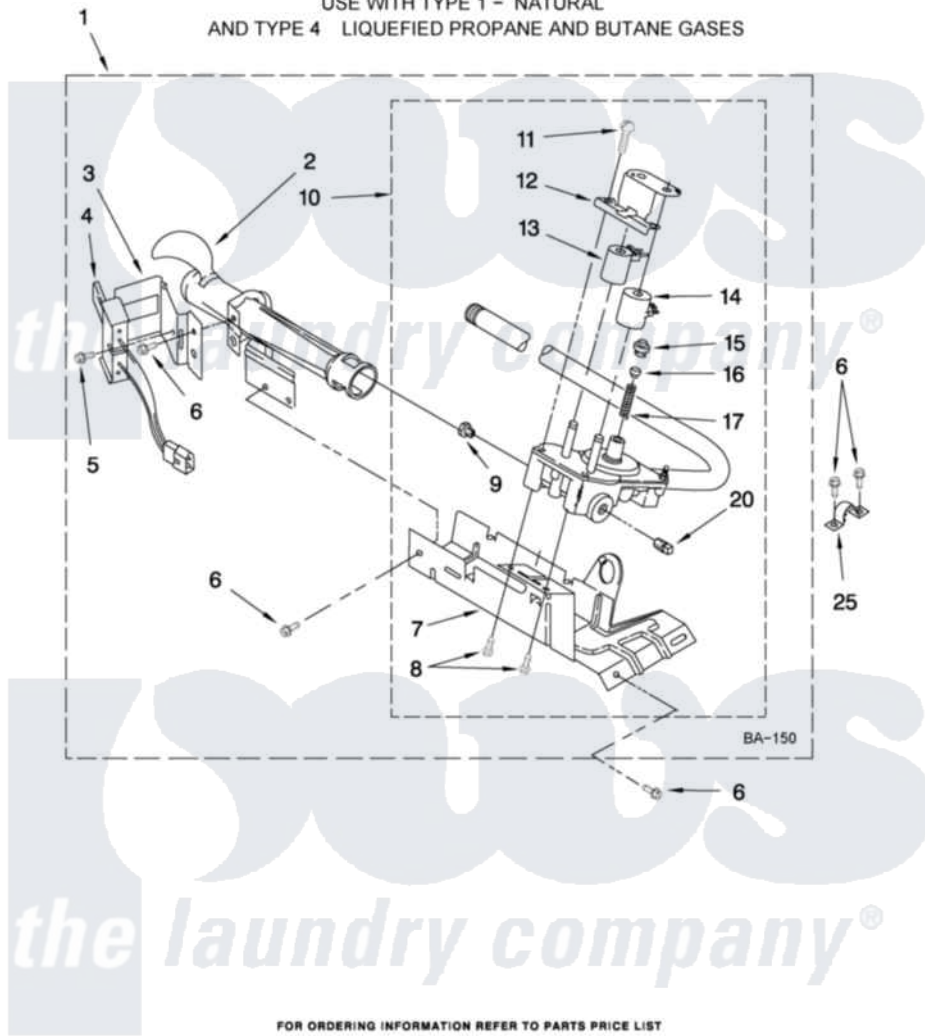

Crosley CGDS1043VQ1 04 - 8318272 BURNER ASSEMBLY

8318272 BURNER ASSEMBLY

For Model: CGDS1043VQ1
(White)

USE WITH TYPE 1 - NATURAL
AND TYPE 4 LIQUEFIED PROPANE AND BUTANE GASES

W10287066

FOR ORDERING INFORMATION REFER TO PARTS PRICE LIST

7

Crosley [Residential Crosley CGDS1043VQ1 Dryer Parts](#) Parts Diagram 04 - 8318272 BURNER ASSEMBLY
Click on the part number to view part

Item	Original Part Number	Replaced By	Status	Part Description
1	8318272	W10465748		Burner-Gas
2	688617	693140		Burner
3	694298			Bracket, Ignitor
4	686590	279311		Ignitor
5	3393909			Screw, 8-32 X 7/8
6	343641	681414		Screw, 10AB X 1/2
7	693986			Base, Burner
8	3387057			Screw, 10-16 X 1/2 Orifice, Burner
9	234826			Orifice, Burner Type 1
"	229742			Orifice, Burner
"	234868			Orifice, Burner
10	8318277	W10337269		Valve-Gas
11	694421			Screw, Bracket Mounting
12	694538			Bracket, Shunt
13	694540			Coil, 60 Hz
14	694539			Coil, 60 Hz