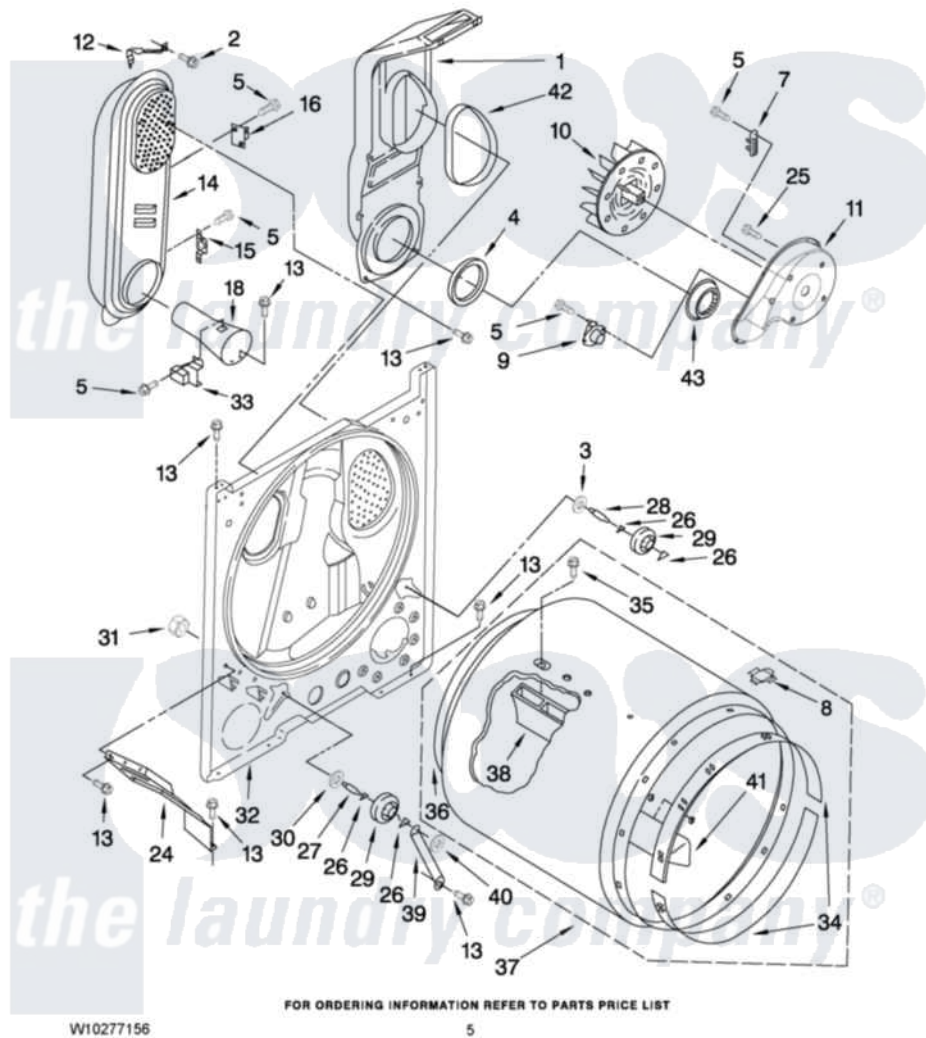

Crosley CGDS832VQ1 03 - BULKHEAD PARTS

BULKHEAD PARTS

For Model: CGDS832VQ1
(White)

Crosley [Residential Crosley CGDS832VQ1 Dryer Parts](#) Parts Diagram 03 - BULKHEAD PARTS

[Click on the part number to view part](#)

Item	Original Part Number	Replaced By	Status	Part Description
1	348368			Lint Chute Assembly
2	489463			Screw, 8-18 X 1/16
3	3388703			Washer, Support
4	347139			Seal, Lint Chute
5	90767			Screw, 8A X 3/8 HeX Washer Head Tapping
7	3392519			Thermal Limiter
8	8066086			Plug, Drum Hole
9	3387134			Thermostat, Internal-Bias
10	694089			Wheel, Blower
11	8577230			Housing, Blower
12	8066155			Clip, Heater Box
13	343641	681414		Screw, 10AB X 1/2
14	8530285	279980		Box
15	3403140			Thermostat, High-Limit 205F
16	280010			Kit, Thermal Cut-Off
18	8066049			Funnel, Burner Light

24	3406022		Bracket, Bulkhead
25	3390647	488729	Screw
26	690997		Washer, Thrust
27	3399506	W10359270	Shaft, Drum Roller Threads
28	3399507	W10359269	Shaft, Drum Roller Threads
29	3397590	349241T	Support
30	348197		Washer, Support
31	3359452		Nut, Lock
32	3403491	279796	Bulkhead
33	338906		Radiant, Sensor
34	692526	279441	BeaRng-Rng
35	W10219342		Screw, Baffle Mounting
36	3406130	279857	Seal
37	695587		Drum Assembly
38	692490		Baffle, Drum
39	3976434		Bracket, Support Shaft
40	90296		Nut, Push On
41	3403636		Baffle, Drum
42	339956		Seal, Air Duct To Bulkhead
43	696302		Shield, Exhaust