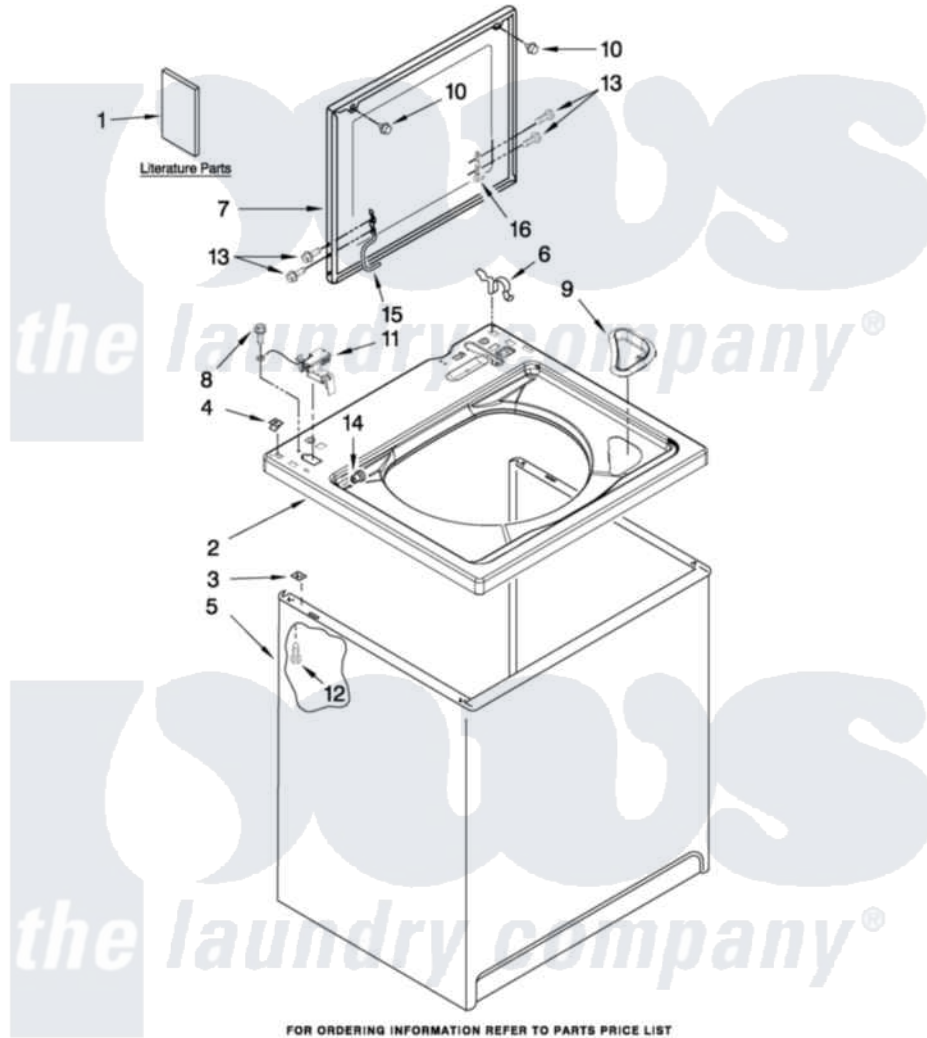

Crosley CSWS16445WQ0 01 - TOP AND CABINET PARTS

TOP AND CABINET PARTS

For Model: CSWS16445WQ0
(White)

AUTOMATIC
WASHER

FOR ORDERING INFORMATION REFER TO PARTS PRICE LIST

7-09 Litho in U.S.A. (drd)(bay)

1

Part No. W10285193 Rev. A

Crosley [Residential Crosley CSWS16445WQ0 Washer Parts](#) Parts Diagram 01 - TOP AND CABINET PARTS

[Click on the part number to view part](#)

Item	Original Part Number	Replaced By	Status	Part Description
1	W10200890		Not Available	INSTRUCTIONS, INSTALLATION (ENGLISH/FRENCH)
"	W10200891		Not Available	INSTRUCTIONS, INSTALLATION (SPANISH)
"	W10200883		Not Available	Use & Care Guide
"	W10200881		Not Available	Feature Sheet
"	W10062911		Not Available	ENERGY GUIDE
"	W10175555		Not Available	Wiring Diagram
2	W10194570			Top
3	62750			Spacer, Cabinet To Top (4)
4	357213			Nut, Push-In
5	63424			Cabinet
6	62780			Clip, Top And Cabinet And Rear Panel
7	W10171313	W10193861		Lid
8	3351614			Screw, Gearcase Cover Mounting

9	W10192089	Dispenser, Bleach
10	9724509	Bumper, Lid
11	8318084	Switch, Lid
12	3390631	Screw, 10-16 X 3/8
13	W10119828	Screw, Lid Hinge Mounting
14	8319539	Bearing, Lid Hinge
15	W10225136	Hinge 7 Pad Assembly
16	91770	Hinge, Lid