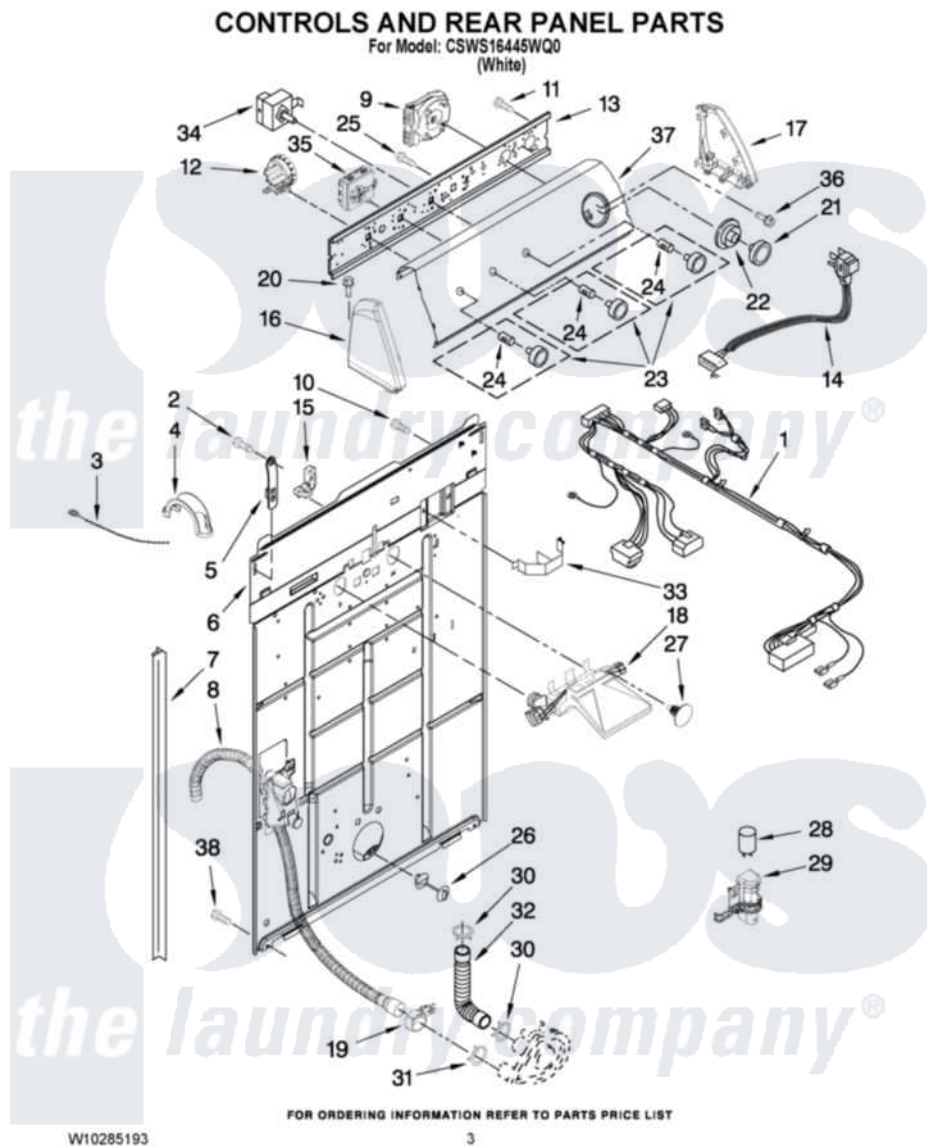

Crosley CSWS16445WQ0 02 - CONTROLS AND REAR PANEL PARTS

Crosley Residential Crosley CSWS16445WQ0 Washer Parts Parts Diagram 02 - CONTROLS AND REAR PANEL PARTS

[Click on the part number to view part](#)

Item	Original Part Number	Replaced By	Status	Part Description
1	W10215083			Harness, Wiring
2	9740848			Screw, Mixing Valve Mounting
3	3347868	W10339879		Tie, Cable
4	8577378			U-Bend, Drain Hose
5	8568314			Strap, Console
6	W10194450			Panel, Rear
7	62747			Pad, Rear Panel
8	W10189267			Drain Hose Assembly
9	W10175553			Timer, Control
10	3351614			Screw, Gearcase Cover Mounting
11	90767			Screw, 8A X 3/8 HeX Washer Head Tapping
12	8577843	W10337781		Switch-WL
13	3948608			Bracket, Control
14	8578842	285800		Cord-Power

15	3952821	285777	Relief-Str
16	8271365	279962	Endcap
17	8271359	279962	Endcap
18	W10144820		Valve, Water Inlet W/Thermistor And Vacuum Break
19	8541668		Clamp, Hose
20	388326		Screw, 8-18 X 1.25
21	8538949		Knob, Timer
22	8538955		Dial, Timer
23	8538957		Knob, Control
24	8536939		Clip, Knob
25	3400073		Screw, Ground
26	8519200		Support, Rear Panel
27	W10000080	8282566	Clip, Pine Tree
28	8572717		Capacitor, Motor Start
29	8318046		Clip, Capacitor
30	3363366	616099	Clamp
31	8317496	285655	Clamp, Hose
32	3951449	285871	Hose
33	8055003		Clip, Harness And Pressure Switch
34	3949180	W10168257	Switch, Rotary
35	W10184148		Switch, Water Temperature
36	3400818		Screw, Timer Mounting
37	W10196899		Panel, Console
38	62863	3390631	Screw, 10-16 X 3/8