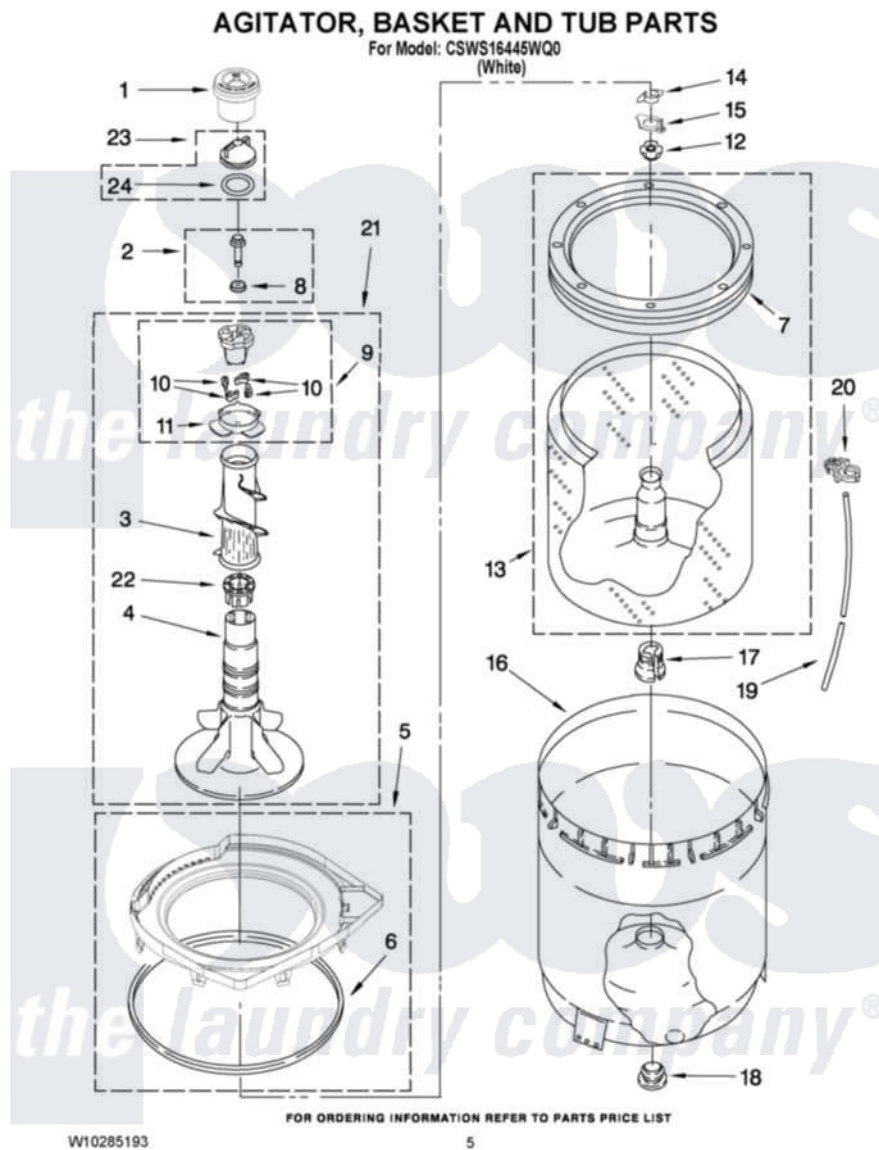

Crosley CSWS16445WQ0 03 - AGITATOR, BASKET AND TUB PARTS

Crosley [Residential Crosley CSWS16445WQ0 Washer Parts](#) Parts Diagram 03 - AGITATOR, BASKET AND TUB PARTS

[Click on the part number to view part](#)

Item	Original Part Number	Replaced By	Status	Part Description
1	8575076	8575076A		Dispenser
2	358237			Screw And Washer
3	3349019			Auger, Agitator
4	W10110020			Agitator
5	W10168523			Tub Ring And Gasket
6	3359585	3976308		Gasket, Tub Ring
7	W10006326			Balance Ring
8	3949550			Washer
9	3363663	285811		Cam-Agitator
10	3366877	80040		Dog-Agitator
11	3363661			Bearing, Driven Cam
12	W10116602			Nut, Spanner
13	W10006327			Basket And Balance Ring
14	3354845			Clip, Agitator
15	8543666			Washer, Agitator
16	63849			Strain Relief, Power Cord

17	389140		Tub Block, Basket Drive
18	383727		Gasket, Centerpodt
19	3347780	353244	Hose, Pressure Switch
20	2219077		Clip, Pressure Switch Hose
21	W10093672		Agitator
22	3350389	285587	Washer
23	3354733	W10074580	Cap, Barrier
24	W10072840		Fabric Softener