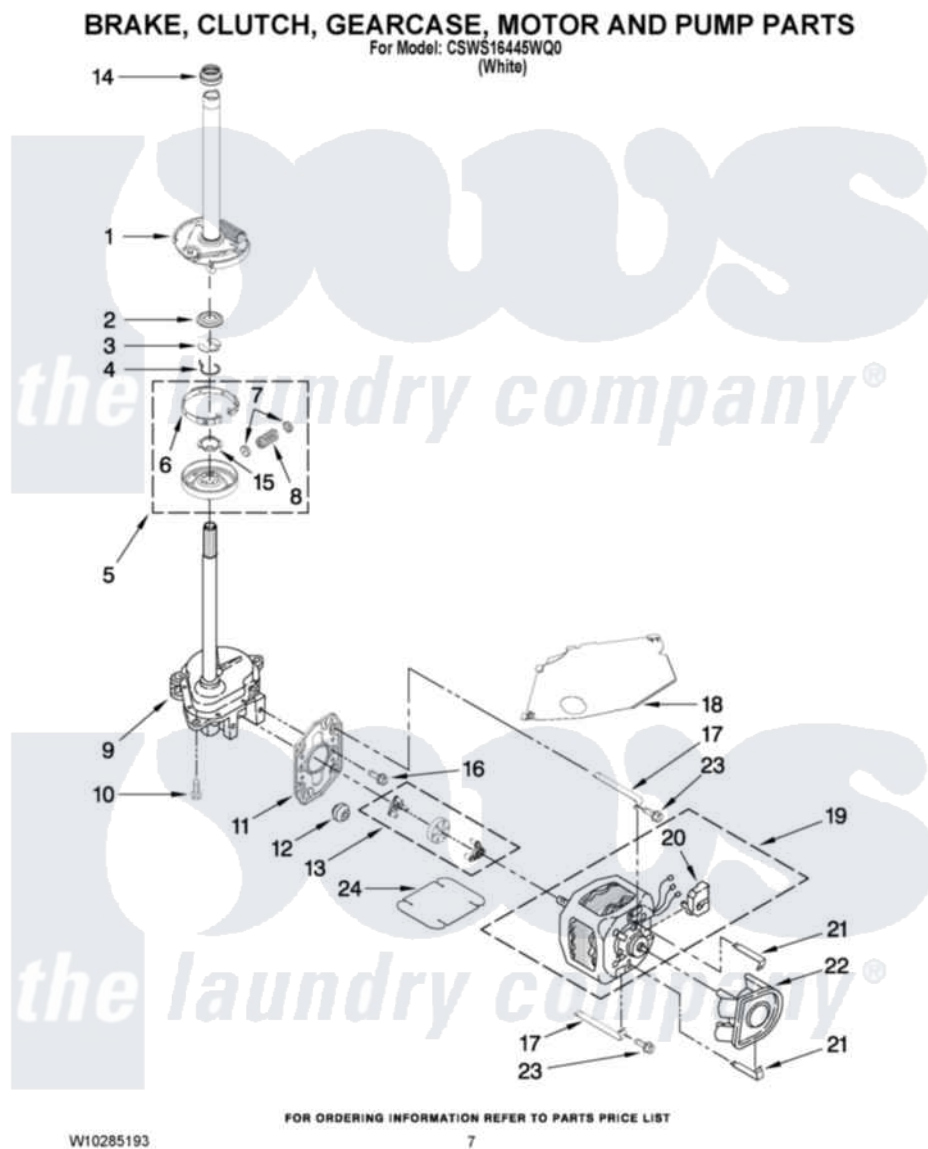

# Crosley CSWS16445WQ0 04 - BRAKE, CLUTCH, GEARCASE, MOTOR AND PUMP PARTS

Crosley [Residential Crosley CSWS16445WQ0 Washer Parts](#) Parts Diagram 04 - BRAKE, CLUTCH, GEARCASE, MOTOR AND PUMP PARTS  
Click on the part number to view part

Item	Original Part Number	Replaced By	Status	Part Description
1	388952	<a href="#">285792</a>		Basketdrive
2	<a href="#">63292</a>			Washer, Spin Tube Thrust
3	62697	<a href="#">W10080230</a>		Ring, Spin Tube Support
4	63283	<a href="#">285353</a>		Ring
5	3951311	<a href="#">285785</a>		Clutch
6	3951308	<a href="#">285790</a>		Lining
7	<a href="#">62646</a>			Cap, Clutch Spring
8	<a href="#">3946792</a>			Spring And Damper Assembly
9	3360630	<a href="#">3360629</a>		Gearcase
10	3357334	<a href="#">3400516</a>		Screw Anti-Rattle
11	<a href="#">62611</a>			Plate, Motor Mount To Gearcase
12	<a href="#">62691</a>			Grommet, Motor
13	3364003	<a href="#">285753A</a>		Coupling
14	<a href="#">8577374</a>			Seal, Centerpost

15	<a href="#">3355454</a>		Clip, Main Drive
16	<a href="#">3400516</a>		Screw Anti-Rattle
17	<a href="#">W10086010</a>		Retainer, Motor
18	<a href="#">3362089</a>		Shield, Tub To Motor
19	8528157	<a href="#">661600</a>	Motor, Main Drive
20	<a href="#">3952056</a>		Switch, Main Drive Motor
21	<a href="#">8546127</a>		Retainer, Pump
22	<a href="#">3363394</a>		Pump
23	3387485	<a href="#">273556</a>	Screw, 10-16 X 5/8
24	<a href="#">3946532</a>		Shield, Motor