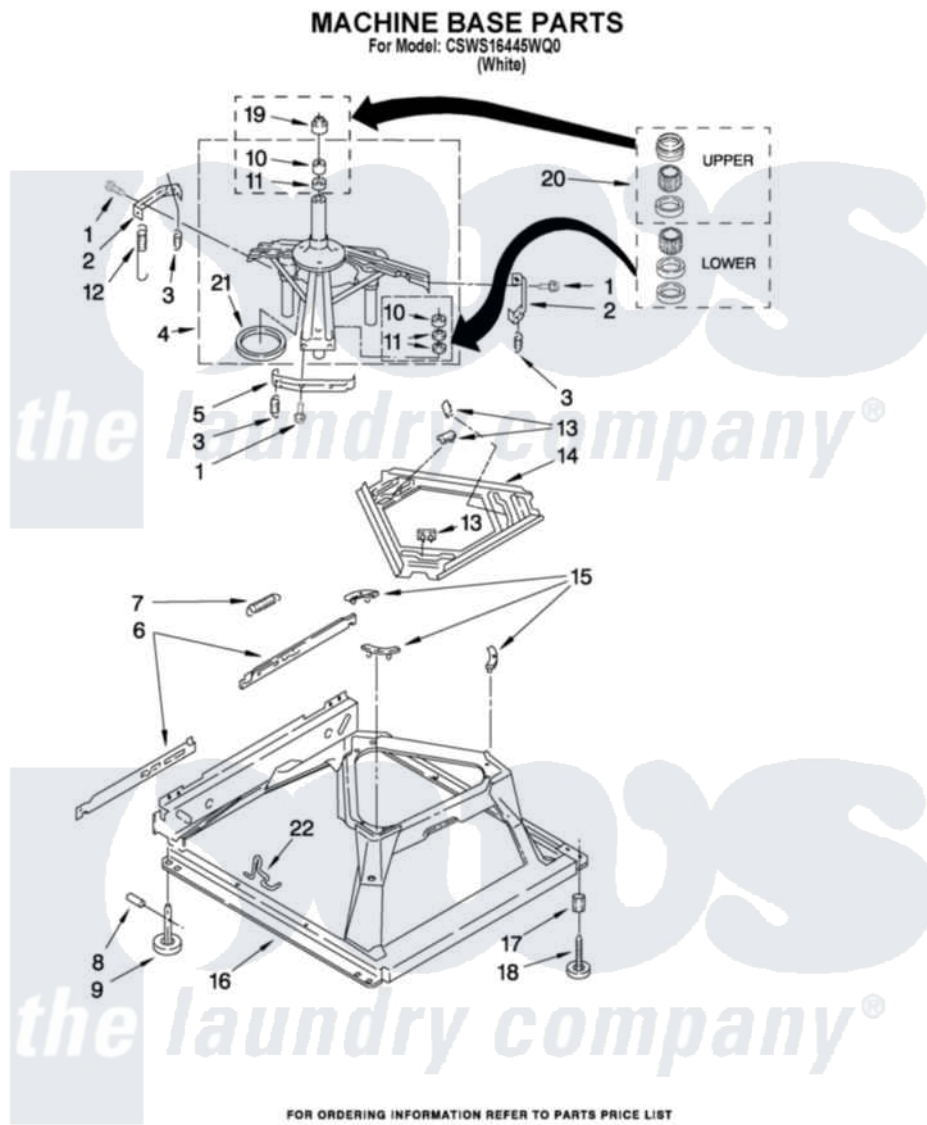

Crosley CSWS16445WQ0 05 - MACHINE BASE PARTS

Crosley [Residential Crosley CSWS16445WQ0 Washer Parts](#) Parts Diagram 05 - MACHINE BASE PARTS
 Click on the part number to view part

Item	Original Part Number	Replaced By	Status	Part Description
1	3400076			Screw, Bracket Mounting
2	64067			Bracket, Spring Outer
3	63907			Spring, Suspension
4	8575214	280184		Support
5	64065			Bracket, Spring Outer
6	63466			Link, Leveling Mechanism
7	62597	8316845		Spring
8	62837			Pin, Knurled
9	62596	285244		Feet-Leveling
10	8546455			Bearing, Centerpost
11	357409	359449		Seal, Agitator Shaft
12	W10250667			Spring, Counterweight
13	62568	285219		Pad
14	3946509			Plate, Suspension
15	3363660	285744		Pad
16	3946512	285771		Base

17	3359452	Nut, Lock
18	W10001130	Foot, Leveling
19	8577376	Seal, Centerpost
20	285203	Centerpost Bearing Kit
21	63134	Ring, Sound Deadening
22	W10145155	Retainer, Suspension Spring