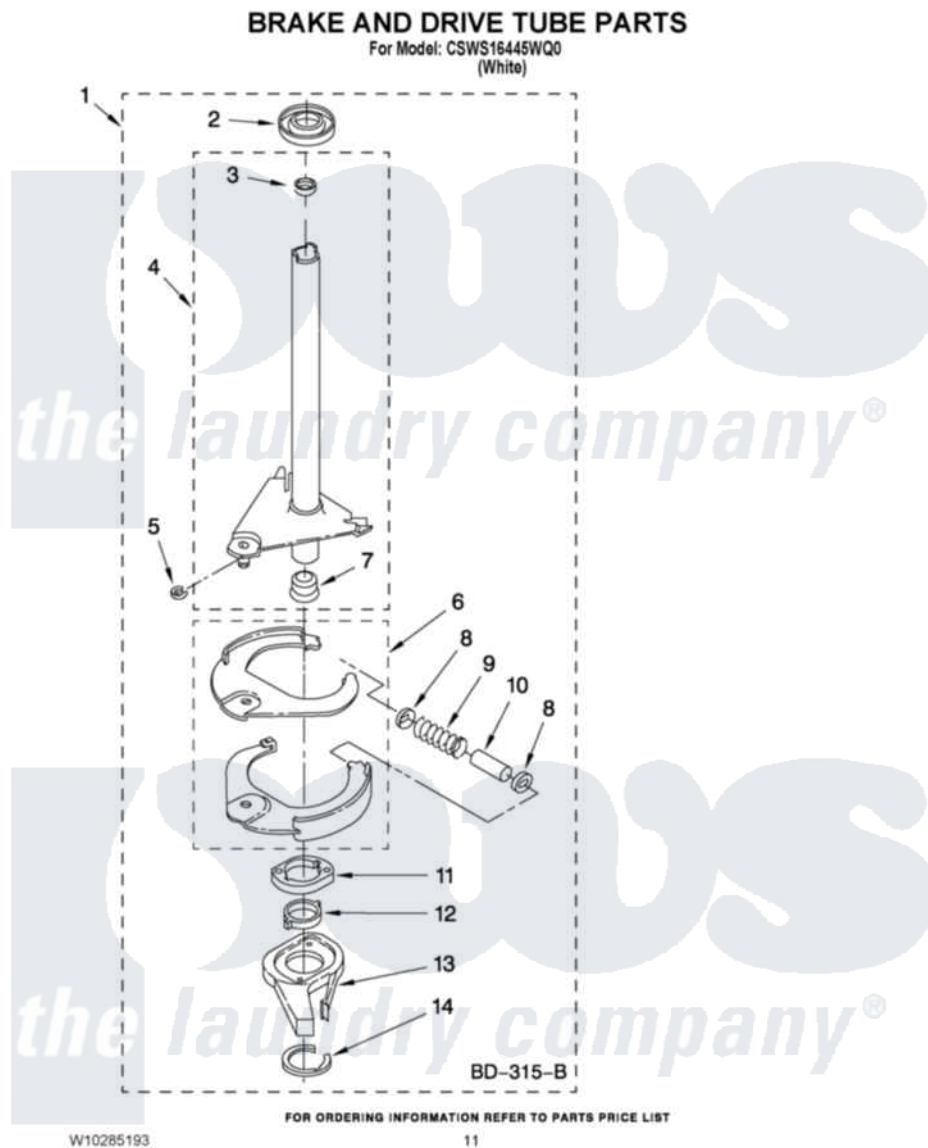

Crosley CSWS16445WQ0 07 - BRAKE AND DRIVE TUBE PARTS

Crosley [Residential Crosley CSWS16445WQ0 Washer Parts](#) Parts Diagram 07 - BRAKE AND DRIVE TUBE PARTS

Click on the part number to view part

| Item | Original Part Number | Replaced By | Status | Part Description |
|------|------------------------|---------------------------|---------------|------------------------|
| 1 | 388952 | 285792 | | Basketdrive |
| 2 | 62658 | | | Ring, Thrust |
| 3 | 356427 | | | Seal, Spin Pinion |
| 4 | 64027 | 64208 | | Tube-Spin |
| 5 | 64035 | W10083190 | | Ring, Retaining |
| 6 | 64232 | 285438 | | Shoe-Brake |
| 7 | 62703 | 8546462 | | "T" Bearing, Spin Tube |
| 8 | 3353956 | 285658 | | Sleeve |
| 9 | 387806 | | Not Available | Spring, Brake |
| 10 | 3355360 | 285658 | | Sleeve |
| 11 | 661516 | 8546461 | | Cam, Brake Release |
| 12 | 63022 | | | Sleeve, Cam |
| 13 | 64194 | 285790 | | Lining |
| 14 | 90368 | W10083200 | | Ring, Retaining |
| NI | 285208 | | | Lubricant |