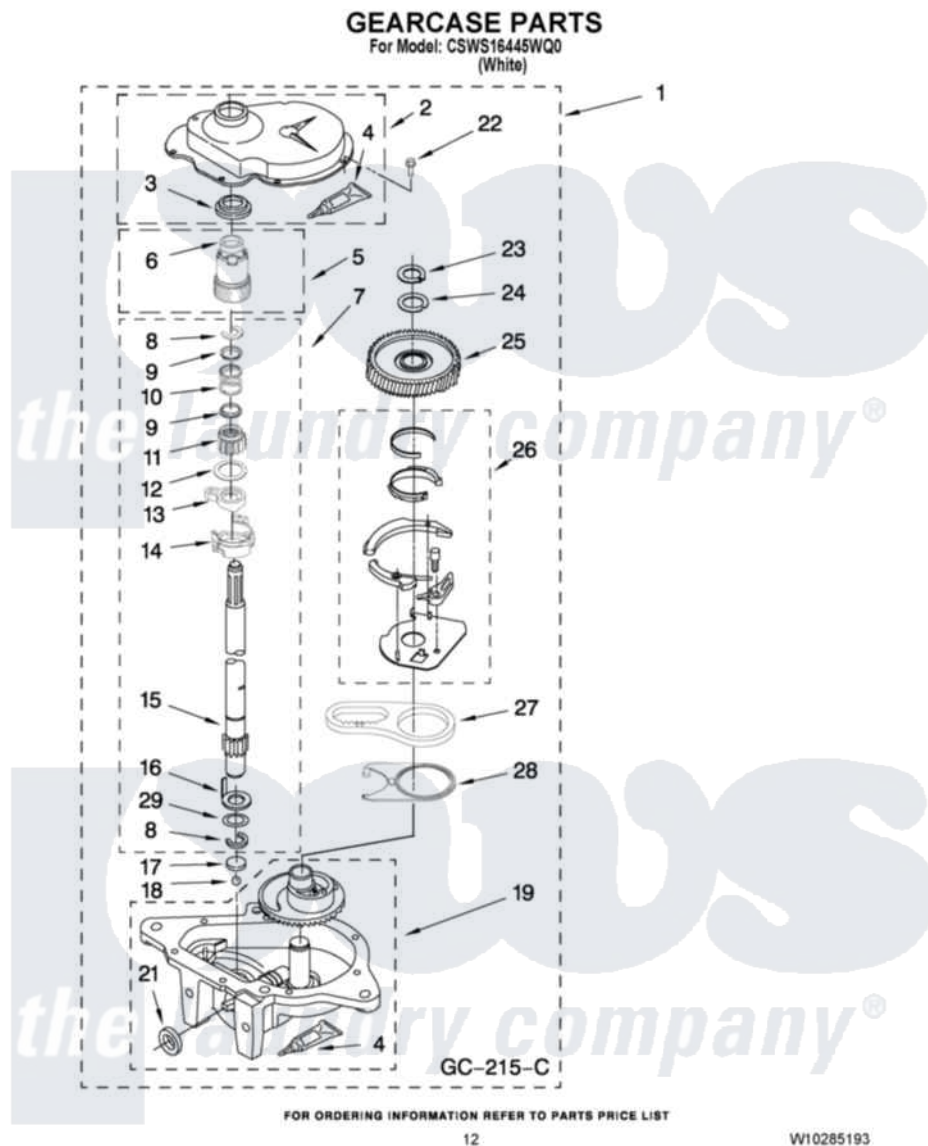

Crosley CSWS16445WQ0 08 - GEARCASE PARTS

Crosley [Residential Crosley CSWS16445WQ0 Washer Parts](#) Parts Diagram 08 - GEARCASE PARTS
Click on the part number to view part

Item	Original Part Number	Replaced By	Status	Part Description
1	3360630	3360629		Gearcase
2	285202			Cover, Gearcase
3	3349985			Seal, Gearcase Cover
4	285195			Sealer Sealer, Gasket
5	63320	285362		Gear and Pinon
6	356427			Seal, Spin Pinion
7	389387			Shaft, Agitator
8	90369		Not Available	Ring, Retaining (2)
9	62677			Retainer, Spring
10	62676			Spring, Agitator
11	63273	285509		Shaft, Agitator
12	62619			Washer, Agitator Gear
13	62580	285206		Cam-Agitator
14	62581	285206		Cam-Agitator
15	285509			Shaft, Agitator
16	62618			Washer, Cam Thrust

17	16018	285205	Bearing
18	85529	285205	Bearing
19	389230	285515	Gearcase
21	285352		Seal Kit, Thrust Plug
22	3351614		Screw, Gearcase Cover Mounting
23	3362552	285765	Ring-Retr
24	285735	285766	Washer Kit, Thrust
25	62570	285362	Gear and Pinon
26	388253	999516	Shelf-Glas
27	3349296	8546456	Rack, Connecting
28	62621		Actuator, Shift
29	388815		Washer, Intermediate 1 3976263 Miscellaneous Parts Bag 2 3976300 Washer, Inlet Hose 3 3366913 Clamp, Hose