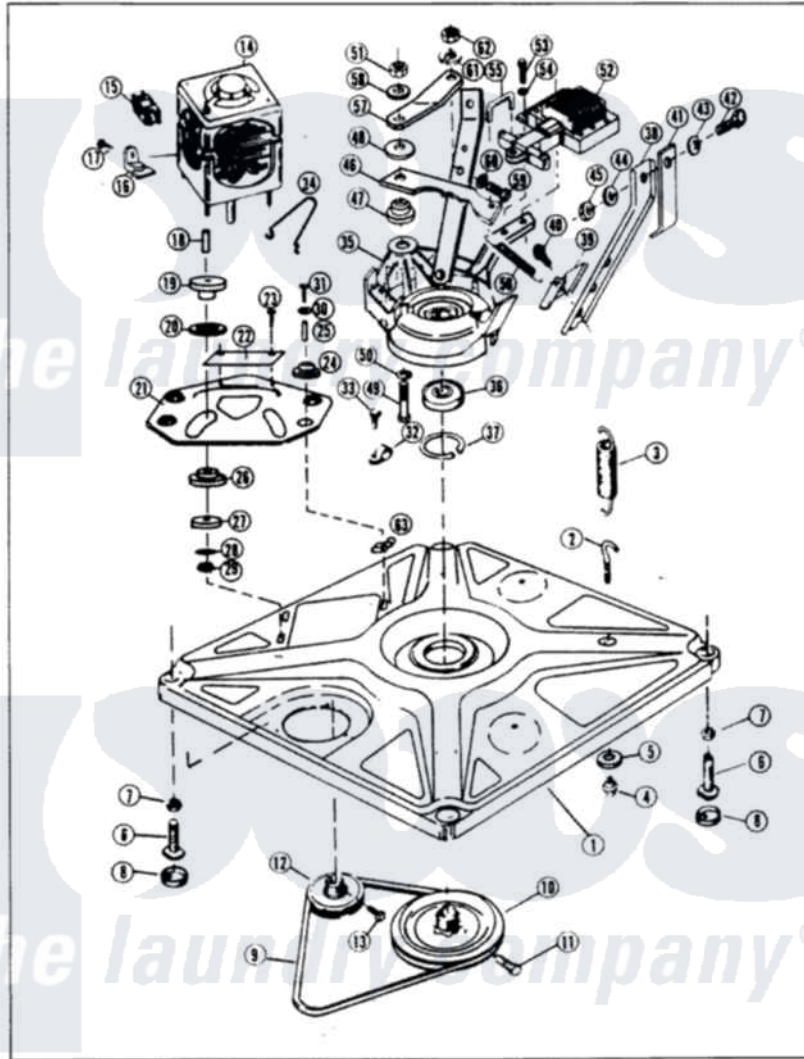

Crosley CW18C3A 01 - BASE & DRIVE (ORIG. REV. A-B)

MASTER CARE

CW18C3

BASE & DRIVE

Issued 1/86

N-27-4

Crosley [Residential Crosley CW18C3A Washer Parts](#) Parts Diagram 01 - BASE & DRIVE (ORIG. REV. A-B)
 Click on the part number to view part

Item	Original Part Number	Replaced By	Status	Part Description
1	35-0058			Base Assembly
2	25-7365			Eye Bolt
3	33-9553		Not Available	SPRING
4	25-7362			Anchor Nut
5	W10124350		Not Available	NOT REQUIRED PART OR SEE NOTE WASHER,FLAT (PURCHASE LOCALLY)
6	34-0061	35-0771		Leveling Leg
"	33-0679	35-0771		Leveling Leg
7	25-7032	25-7915		Hex Nut
8	34-0062	25001119		Foot And Pad Assembly
9	35-0465		Not Available	DRIVE BELT
10	33-9374		Not Available	DRIVE PULLEY
11	25-7361		Not Available	SET SCREW
12	33-9952		Not Available	MOTOR PULLEY
13	25-7117			Set Screw
14	LA-1010			Motor Kit

58	25-7549	Not Available	FLAT WASHER
59	25-7275	Not Available	SCREW
60	25-7413	Not Available	FLAT WASHER
61	25-7089	Not Available	LOCKWASHER
62	25-7798	Not Available	HEX NUT
63	25-7838	25-7845	Speednut, Motor