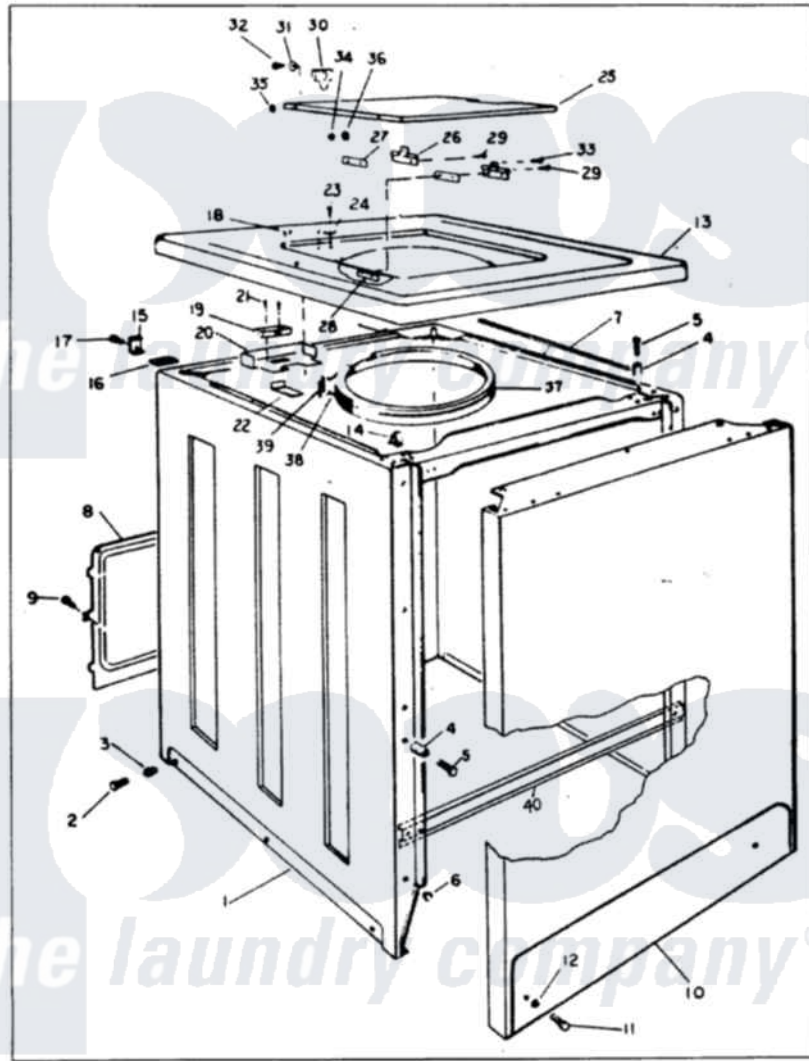

Crosley CW18C3A 02 - EXTERIOR (ORIG. REV. A-B)

MASTER CARE CW18C3 EXTERIOR

Crosley Residential Crosley CW18C3A Washer Parts Parts Diagram 02 - EXTERIOR (ORIG. REV. A-B)
 Click on the part number to view part

Item	Original Part Number	Replaced By	Status	Part Description
1	35-0061-24		Not Available	CABINET BODY
"	35-0061		Not Available	CABINET BODY
2	25-7001	308685		Side Trim)
3	W10124350		Not Available	NOT REQUIRED PART OR SEE NOTE WASHER,INT.TOOTH 10(PURCHASE)
"	25-7458	308685		Side Trim)
"	33-2088		Not Available	SLEEVE
4	34-9701			Guide, Cabinet
5	25-6109			Screw
6	33-2653			Bumper, Cabinet
7	33-9948		Not Available	CUSHION STRIP
8	33-8687		Not Available	REAR SHIELD
9	W10124350		Not Available	NOT REQUIRED PART OR SEE NOTE SCREW/No.10-16 X 3/8 (PURCHASE)
10	35-0056-24		Not Available	FRONT PANEL