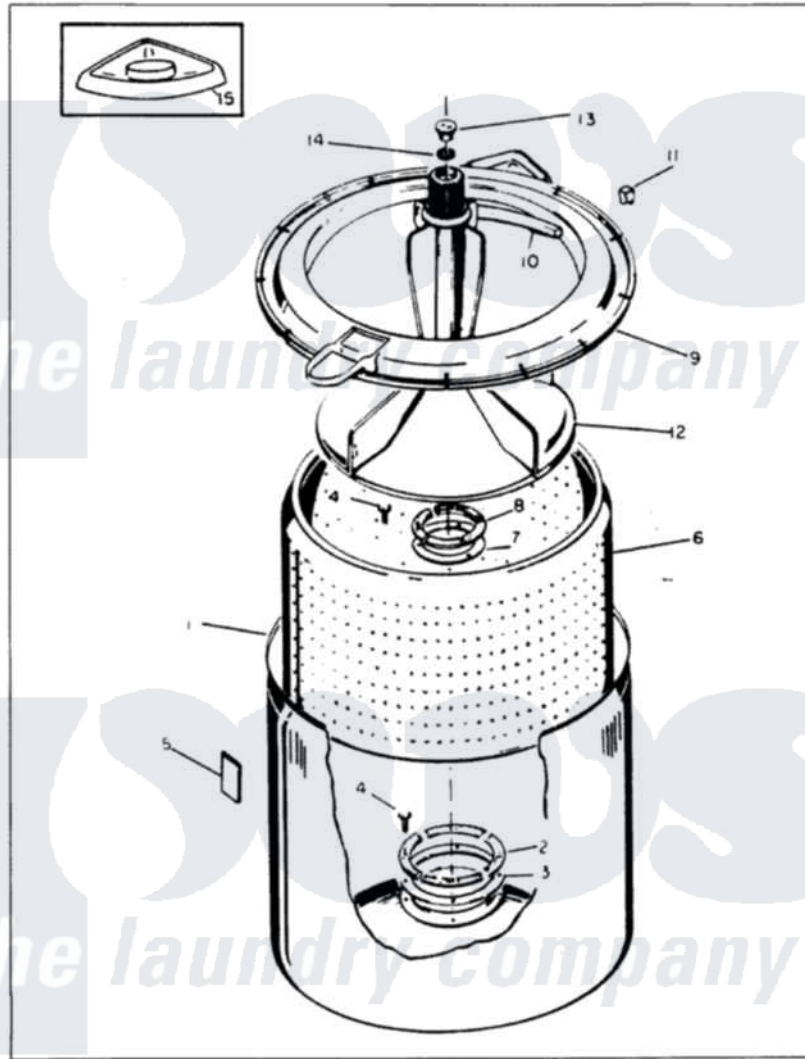

# Crosley CW18C3A 04 - TUB (ORIG. REV. A-B)

MASTER CARE

CW18C3

TUB

Issued 1/86

N-27-41

Crosley [Residential Crosley CW18C3A Washer Parts](#) Parts Diagram 04 - TUB (ORIG. REV. A-B)  
 Click on the part number to view part

Item	Original Part Number	Replaced By	Status	Part Description
1	33-9392		Not Available	TUB ASSEMBLY
2	33-8800	<a href="#">33-8800K</a>		Plate
3	<a href="#">33-6905</a>			Gasket
4	25-7783	<a href="#">4356852</a>		Screw
"	25-7783	<a href="#">4356852</a>		Screw
5	33-3232	<a href="#">35-0538</a>		Pad
6	35-0003		Not Available	BASKET ASM
"	33-9567	<a href="#">33-9500N</a>		Basket Kit
7	<a href="#">33-8959</a>			Gasket
"	<a href="#">33-6902</a>			Gasket
8	33-8799		Not Available	REINF PLATE
"	33-8799		Not Available	REINF PLATE
9	35-0537	<a href="#">35-0993</a>		Tub Top
10	<a href="#">33-3055</a>			Gasket
11	<a href="#">25-7748</a>			Clip
12	35-0093	<a href="#">33-4352</a>		Agitator