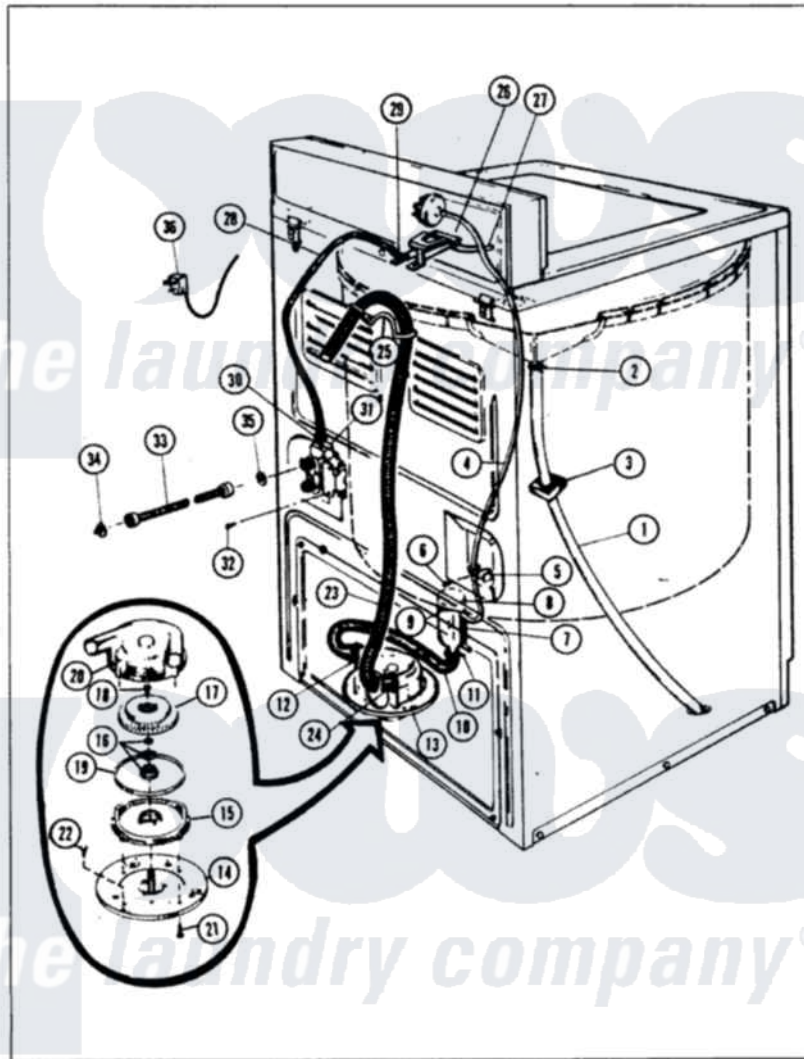

Crosley CW18C3A 05 - WATER CARRYING (ORIG. REV. A-B)

MASTER CARE

CW18C3

WATER CARRYING

Issued 1/86

N-27-11

Crosley Residential Crosley CW18C3A Washer Parts Parts Diagram 05 - WATER CARRYING (ORIG. REV. A-B)
 Click on the part number to view part

Item	Original Part Number	Replaced By	Status	Part Description
1	35-0059		Not Available	OVERFLOW HOSE
2	W10124350		Not Available	NOT REQUIRED PART OR SEE NOTE CORBIN CLAMP, 7/8 (PURCHASE LOCALLY)
3	33-1389		Not Available	INSULATION
4	25-7796	596669		Clamp, Manifold
"	33-4090		Not Available	HOSE
5	33-6099			Clamp
6	W10124350		Not Available	NOT REQUIRED PART OR SEE NOTE SCREW No.10-12 X 3/8 (PURCHASE LOCALLY)
7	33-7314			Sump Assembly
8	33-3633		Not Available	HOSE
9	25-7003			Clamp
10	33-6091			Hose
11	W10124350		Not Available	NOT REQUIRED PART OR SEE NOTE CORBIN CLAMP 1-1/2 UPPER (PURCHASE LOCALLY)

12	W10124350		Not Available	NOT REQUIRED PART OR SEE NOTE CORBIN CLAMP 1-3/8 LOWER (PURCHASE LOCALLY)
13	35-0008	35-6467		Pump Assem
14	33-6035		Not Available	PLATE & PULLEY ASSY.
15	33-6029	35-6467		Pump Assem
16	33-6360		Not Available	SEAL ASM
17	35-0010			Impeller
18	25-7418	33001178		Back, Tumbler
19	33-6032			Gasket
20	35-0009			Pump Housing
21	25-7405	3196164		Screw
22	25-7419		Not Available	SCREW
23	33-9535	211704		Hose, Drain
24	33-9536			Hose Adapter
25	25-7797	285655		Clamp, Hose
"	33-9537	22003814		Retainer, Drain Hose
26	33-8057		Not Available	PLASTIC NUT
"	25-7086	Y0308025		Washer, Stainless Steel
"	33-9830		Not Available	INLET FLUME
"	25-7455	99002757		Screw
27	33-6038		Not Available	FLUME EXT
28	35-0541		Not Available	WATR INLET HOSE
29	25-7867	596669		Clamp, Manifold
30	25-7866	489503		Clamp
31	33-7058		Not Available	SUB 36-1456
"	35-0085	35-2374N		Valve, Water
32	25-7101	3351614		Screw, Gearcase Cover Mounting
33	33-7891	89503		Hose-Inlet
34	33-7313	33-4264N		Strainer And Washer Kit
35	25-7048			Washer
36	33-3939		Not Available	SERVICE CORD