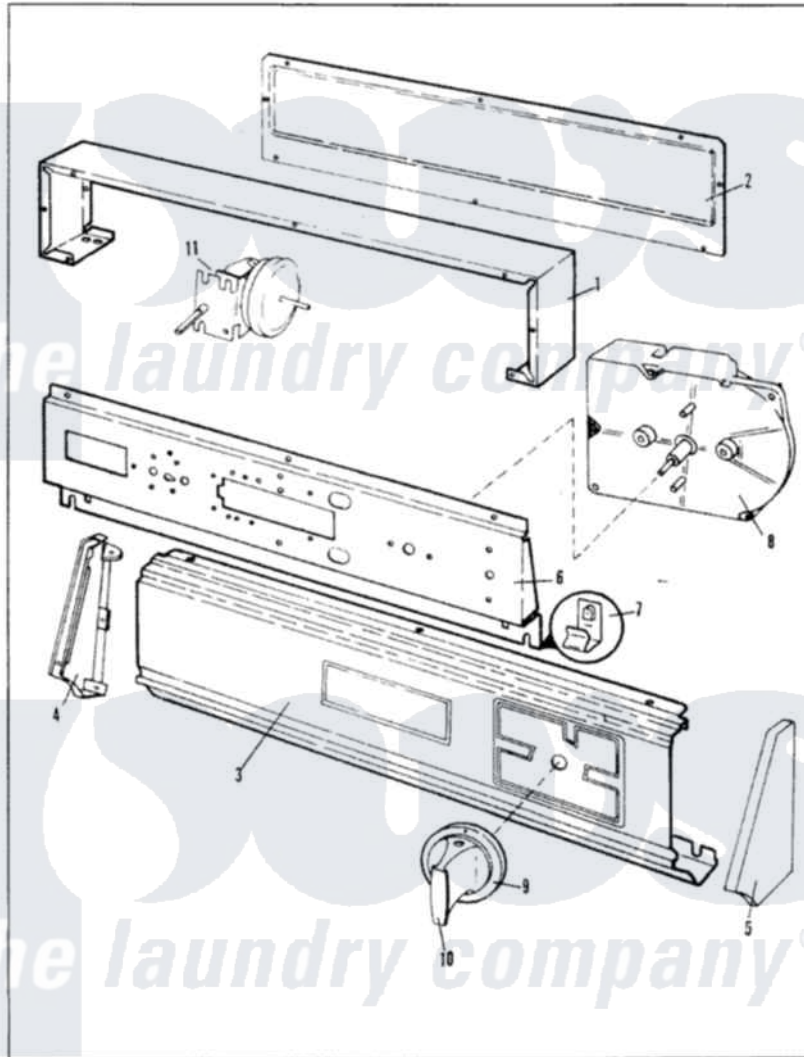

# Crosley CW18C3W 02 - CONTROL PANEL (ORIG. REV. A-B)

MASTER CARE

CW18C3

BACKGUARD

Issued 1/86

N-27-15

Crosley Residential Crosley CW18C3W Washer Parts Parts Diagram 02 - CONTROL PANEL (ORIG. REV. A-B)  
 Click on the part number to view part

Item	Original Part Number	Replaced By	Status	Part Description
1	W10124350		Not Available	NOT REQUIRED PART OR SEE NOTE SCREW-WRAPPER TO CAB.TOP 8-18 X 1/2 HXWSH HD (PURCHASE LOCALLY)
"	33-9668		Not Available	WRAPPER
2	33-4062		Not Available	REINFORCE PLATE
"	W10124350		Not Available	NOT REQUIRED PART OR SEE NOTE SCREW SHIELD MTG. 8-18 X 1/2 HX WSH HD (PURCHASE LOCALLY)
"	25-7435	<a href="#">33002917</a>		Screw, No.10-16
"	33-3701		Not Available	BACKGUARD PAD
"	33-8909		Not Available	SHIELD
"	34-9487		Not Available	PLATE, REINFORCEMENT
3	35-0040		Not Available	CONTROL PANEL
"	W10124350		Not Available	NOT REQUIRED PART OR SEE NOTE LOCKWASHER (PURCHASE LOCALLY)
"	<a href="#">25-7760</a>			Screw

4	<a href="#">33-6765</a>		LH End Cap
5	25-7496	<a href="#">25-7760</a>	Screw
"	<a href="#">33-6766</a>		RH End Cap
6	53-0243		Not Available CONTROL SHIELD
"	25-3092	<a href="#">90767</a>	Screw, 8A X 3/8 HeX Washer Head Tapping
7	W10124350		Not Available NOT REQUIRED PART OR SEE NOTE WASHER NO.10 EXT. TOOTH (PURCHASE LOCALLY)
"	25-3092	<a href="#">90767</a>	Screw, 8A X 3/8 HeX Washer Head Tapping
"	25-7461		Not Available CLIP
8	<a href="#">35-0033</a>		Timer
"	35-0484		Not Available TIMER
"	W10124350		Not Available NOT REQUIRED PART OR SEE NOTE
"	<a href="#">35-0115</a>		Timer Motor 1 RPM
9	35-0159	<a href="#">12500057</a>	Knob Ski
10	35-0495	<a href="#">12500057</a>	Knob Ski
"	35-0495	<a href="#">12500057</a>	Knob Ski
11	25-3092	<a href="#">90767</a>	Screw, 8A X 3/8 HeX Washer Head Tapping
"	35-0110		Not Available PRESSURE SWITCH