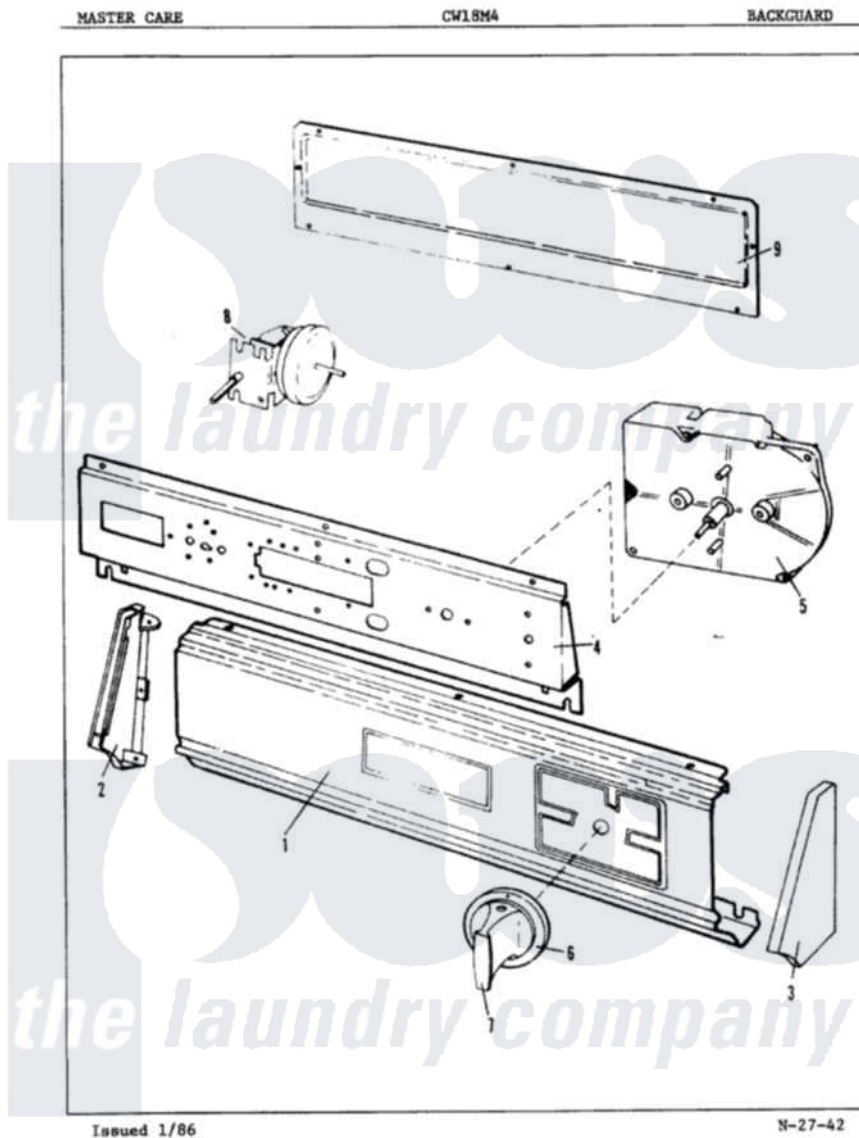

Crosley CW18M4A 02 - CONTROL PANEL (ORIG. REV. A-B)

Crosley Residential Crosley CW18M4A Washer Parts Parts Diagram 02 - CONTROL PANEL (ORIG. REV. A-B)
 Click on the part number to view part

Item	Original Part Number	Replaced By	Status	Part Description
1	35-0571		Not Available	CONTROL PANEL
"	25-7793			Screw
"	W10124350		Not Available	NOT REQUIRED PART OR SEE NOTE SCREW-PURCHASE LOCALLY
2	53-0265			LH Endcap
3	53-0278		Not Available	TRIM, END CAP (LT)
"	53-0277		Not Available	TRIM, END CAP (RT)
"	25-7702			Speedclip, End Cap To Control Panel
"	53-0264			RH Endcap
"	25-7496	25-7760		Screw
4	25-3092	90767		Screw, 8A X 3/8 HeX Washer Head Tapping
"	53-0365	53-1676		Shield, Control
5	35-0484		Not Available	TIMER
"	35-0115			Timer Motor 1 RPM
"	25-0205	216412		Screw, Bracket To Timer

6	35-0172	12500057	Knob Ski
7	35-0496	12500057	Knob Ski
8	35-0110		Not Available PRESSURE SWITCH
"	25-3092	90767	Screw, 8A X 3/8 HeX Washer Head Tapping
9	25-3092	90767	Screw, 8A X 3/8 HeX Washer Head Tapping
"	25-7592		Not Available SCREW
"	25-7697	25-2219	Screw
"	25-7851		Speedclip, End Cap To Top
"	34-9487		Not Available PLATE, REINFORCEMENT
"	53-0268	21001460	Shield, Rear
"	25-7852		Speedclip, Rr Shld To End Cap