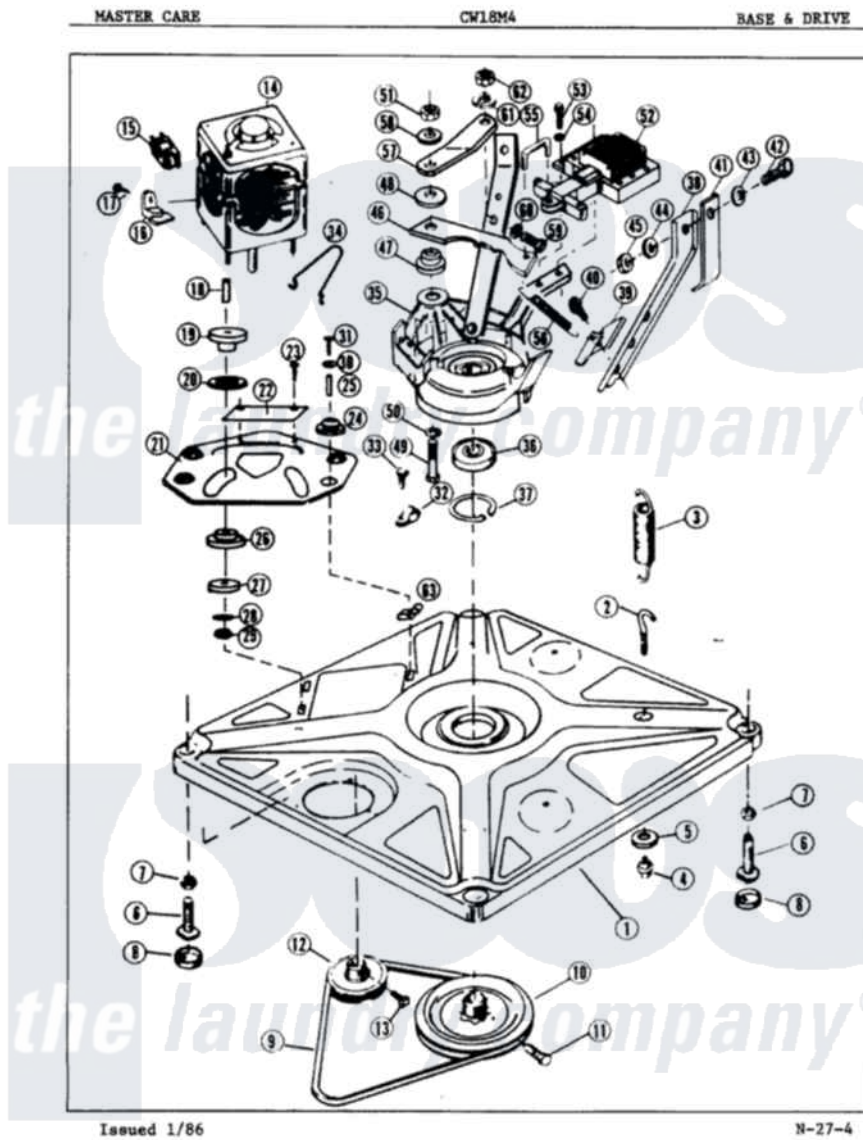

Crosley CW18M4H 01 - BASE & DRIVE (ORIG. REV. A-B)

Crosley [Residential Crosley CW18M4H Washer Parts](#) Parts Diagram 01 - BASE & DRIVE (ORIG. REV. A-B)
 Click on the part number to view part

Item	Original Part Number	Replaced By	Status	Part Description
1	35-0058			Base Assembly
2	25-7365			Eye Bolt
3	33-9553		Not Available	SPRING
4	25-7362			Anchor Nut
5	W10124350		Not Available	NOT REQUIRED PART OR SEE NOTE WASHER (PURCHASE LOCALLY)
6	34-0061	35-0771		Leveling Leg
"	33-0679	35-0771		Leveling Leg
7	25-7032	25-7915		Hex Nut
8	34-0062	25001119		Foot And Pad Assembly
9	35-0465		Not Available	DRIVE BELT
10	33-9374		Not Available	DRIVE PULLEY
11	25-7361		Not Available	SET SCREW
12	33-9952		Not Available	MOTOR PULLEY
13	25-7117			Set Screw
14	LA-1010			Motor Kit

59	25-7275	Not Available	SCREW
60	25-7413	Not Available	FLAT WASHER
61	25-7089	Not Available	LOCKWASHER
62	25-7798	Not Available	HEX NUT
63	25-7838	25-7845	Speednut, Motor