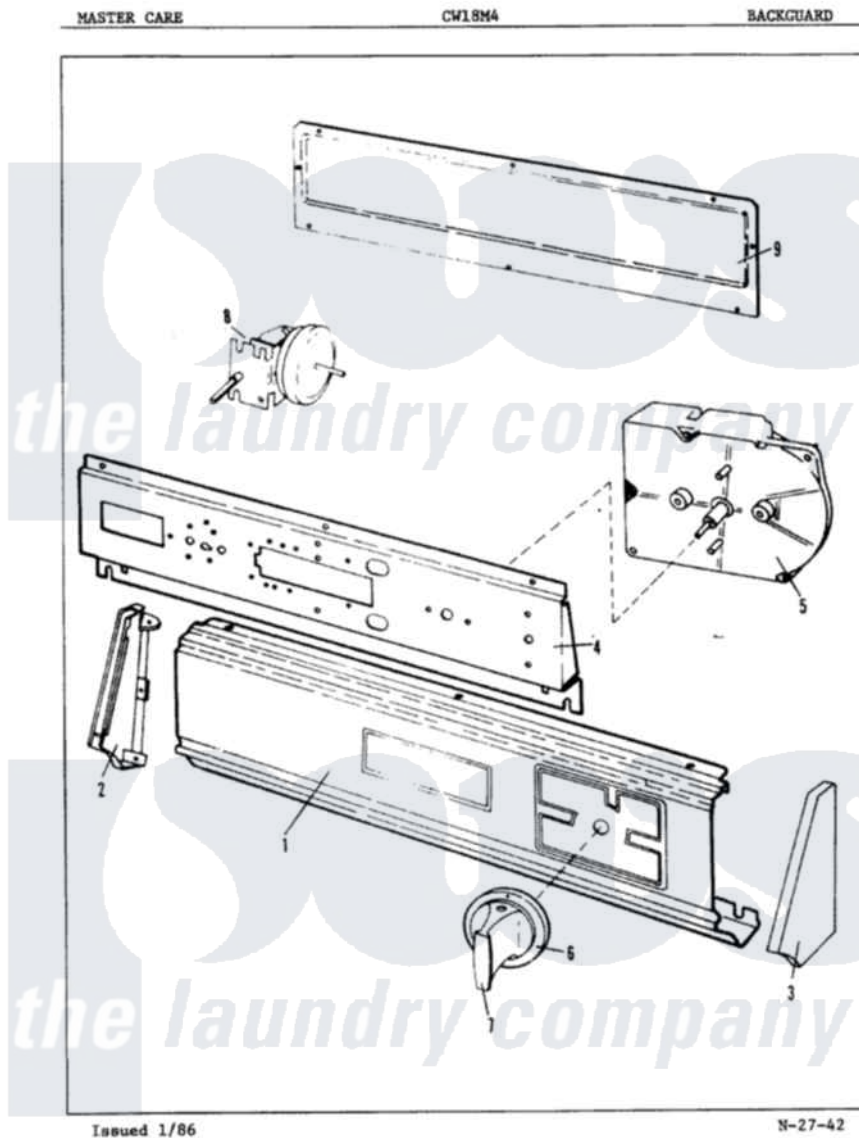

# Crosley CW18M4H 02 - CONTROL PANEL (ORIG. REV. A-B)

Crosley [Residential Crosley CW18M4H Washer Parts](#) Parts Diagram 02 - CONTROL PANEL (ORIG. REV. A-B)  
 Click on the part number to view part

Item	Original Part Number	Replaced By	Status	Part Description
1	35-0571		Not Available	CONTROL PANEL
"	<a href="#">25-7793</a>			Screw
"	W10124350		Not Available	NOT REQUIRED PART OR SEE NOTE SCREW-PURCHASE LOCALLY
2	<a href="#">53-0265</a>			LH Endcap
3	53-0278		Not Available	TRIM, END CAP (LT)
"	53-0277		Not Available	TRIM, END CAP (RT)
"	<a href="#">25-7702</a>			Speedclip, End Cap To Control Panel
"	<a href="#">53-0264</a>			RH Endcap
"	25-7496	<a href="#">25-7760</a>		Screw
4	25-3092	<a href="#">90767</a>		Screw, 8A X 3/8 HeX Washer Head Tapping
"	53-0365	<a href="#">53-1676</a>		Shield, Control
5	35-0484		Not Available	TIMER
"	<a href="#">35-0115</a>			Timer Motor 1 RPM
"	25-0205	<a href="#">216412</a>		Screw, Bracket To Timer

6	35-0172	<a href="#">12500057</a>	Knob Ski
7	35-0496	<a href="#">12500057</a>	Knob Ski
8	35-0110		Not Available PRESSURE SWITCH
"	25-3092	<a href="#">90767</a>	Screw, 8A X 3/8 HeX Washer Head Tapping
9	25-3092	<a href="#">90767</a>	Screw, 8A X 3/8 HeX Washer Head Tapping
"	25-7592		Not Available SCREW
"	25-7697	<a href="#">25-2219</a>	Screw
"	<a href="#">25-7851</a>		Speedclip, End Cap To Top
"	34-9487		Not Available PLATE, REINFORCEMENT
"	53-0268	<a href="#">21001460</a>	Shield, Rear
"	<a href="#">25-7852</a>		Speedclip, Rr Shld To End Cap