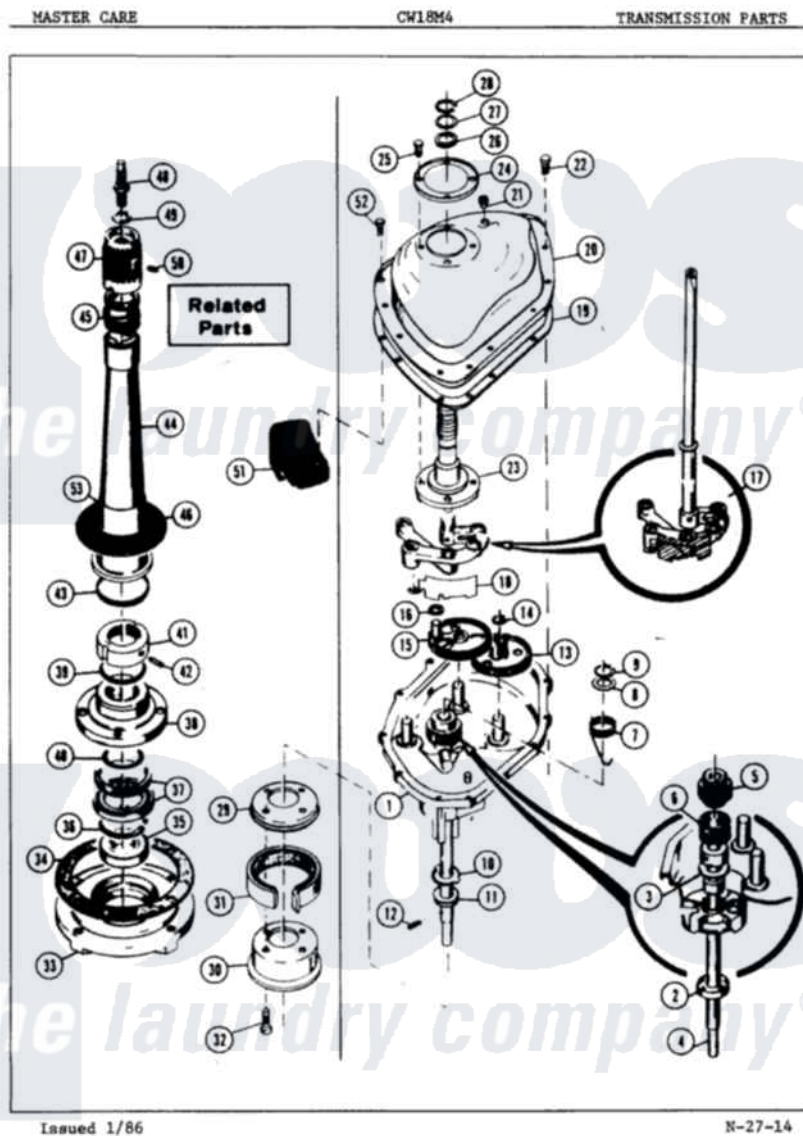

Crosley CW18M4H 03 - TRANSMISSION (ORIG. REV. A-B)

Crosley Residential Crosley CW18M4H Washer Parts Parts Diagram 03 - TRANSMISSION (ORIG. REV. A-B)
 Click on the part number to view part

Item	Original Part Number	Replaced By	Status	Part Description
1	35-0630		Not Available	TRANSMISSION
"	33-9986		Not Available	TRANSM HOUSING
2	33-9208		Not Available	SEAL
3	33-9023N		Not Available	CLUTCH ASM
"	25-7274		Not Available	WASHER, STEEL
4	33-9022		Not Available	DRIVE SHAFT
5	33-6115		Not Available	DRIVE PINION
6	33-3195		Not Available	SPRING
7	33-6463			Spring
8	25-7415		Not Available	WASHER, FLAT
9	25-7173		Not Available	25-7708
10	33-9217		Not Available	THRUST WASHER
11	33-4944			Bearing
12	25-6120		Not Available	PIN
13	33-3228	35-0547		Cluster Gear
14	25-7175	25-7933		Ring, Retaining