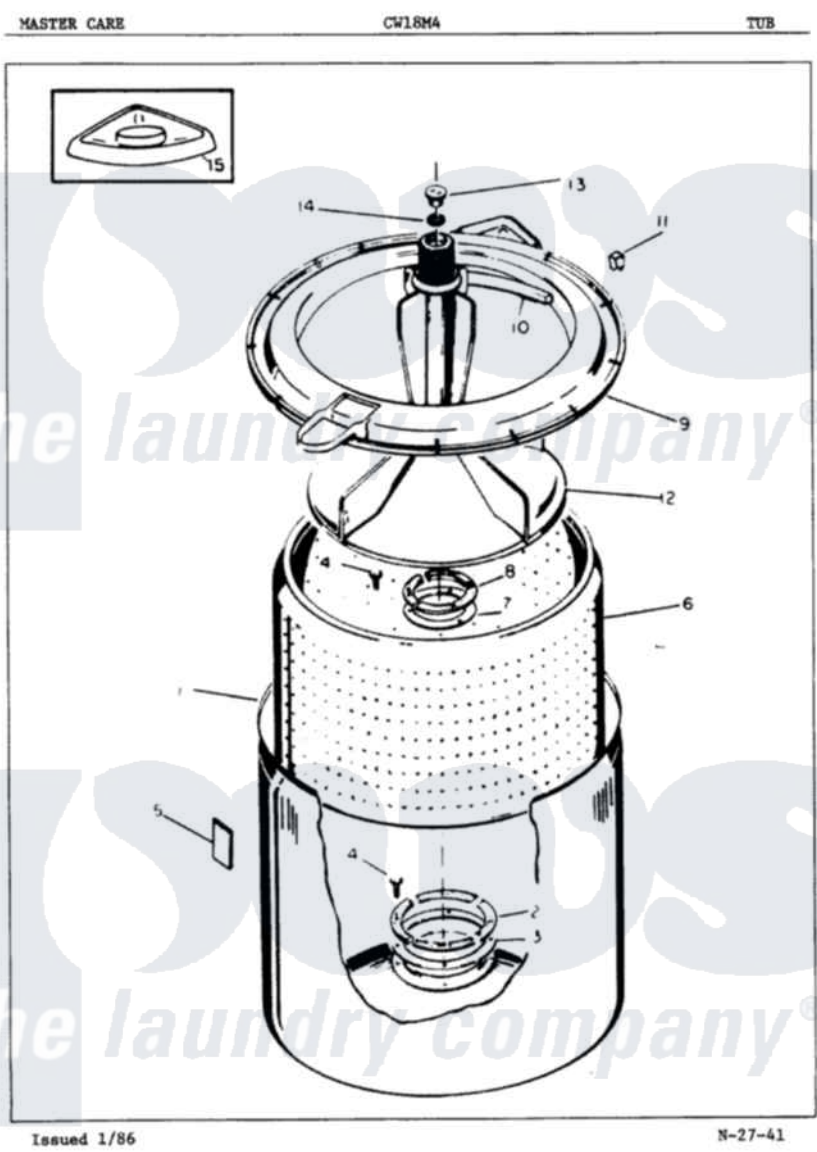

Crosley CW18M4H 04 - TUB (ORIG. REV. A-B)

Crosley Residential Crosley CW18M4H Washer Parts Parts Diagram 04 - TUB (ORIG. REV. A-B)
 Click on the part number to view part

Item	Original Part Number	Replaced By	Status	Part Description
1	33-9392		Not Available	TUB ASSEMBLY
2	33-8800	33-8800K		Plate
3	33-6905			Gasket
4	25-7783	4356852		Screw
5	33-3232	35-0538		Pad
6	35-0003		Not Available	BASKET ASM
7	33-8959			Gasket
8	33-8799		Not Available	REINF PLATE
9	35-0537	35-0993		Tub Top
10	33-3055			Gasket
11	25-7748			Clip
12	35-0093	33-4352		Agitator
13	33-6241			Cap
14	25-7330			Rubber Washer
15	33-9906	21001167		Dispenser, Bleach