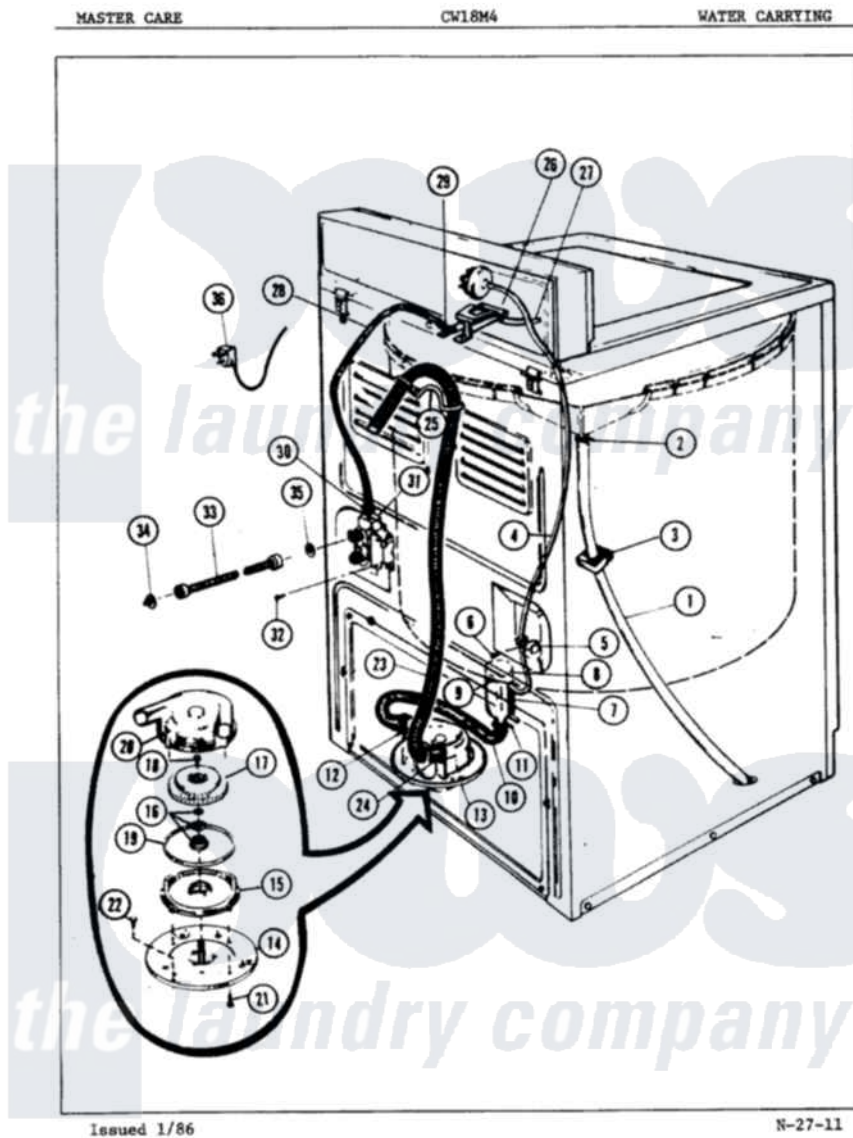

Crosley CW18M4H 05 - WATER CARRYING (ORIG. REV. A-B)

Crosley Residential Crosley CW18M4H Washer Parts Parts Diagram 05 - WATER CARRYING (ORIG. REV. A-B)
 Click on the part number to view part

Item	Original Part Number	Replaced By	Status	Part Description
1	35-0059		Not Available	OVERFLOW HOSE
2	W10124350		Not Available	NOT REQUIRED PART OR SEE NOTE CLAMP (PURCHASE LOCALLY)
3	33-1389		Not Available	INSULATION
4	33-4090		Not Available	HOSE
"	25-7796	596669		Clamp, Manifold
5	33-6099			Clamp
6	W10124350		Not Available	NOT REQUIRED PART OR SEE NOTE SCREW-PURCHASE LOCALLY
7	33-7314			Sump Assembly
8	33-3633		Not Available	HOSE
9	25-7003			Clamp
10	33-6091			Hose
11	W10124350		Not Available	NOT REQUIRED PART OR SEE NOTE CLAMP (PURCHASE LOCALLY)
				NOT REQUIRED PART OR

12	W10124350		Not Available	SEE NOTE CLAMP (PURCHASE LOCALLY)
13	35-0008	35-6467		Pump Assem
"	35-1069	35-6467		Pump Assem
14	33-6035		Not Available	PLATE & PULLEY ASSY.
15	33-6029	35-6467		Pump Assem
16	33-6360		Not Available	SEAL ASM
17	35-0010			Impeller
18	25-7418	33001178		Back, Tumbler
19	33-6032			Gasket
20	35-0009			Pump Housing
21	25-7405	3196164		Screw
22	25-7419		Not Available	SCREW
23	33-9535	211704		Hose, Drain
24	33-9536			Hose Adapter
25	25-7797	285655		Clamp, Hose
"	33-9537	22003814		Retainer, Drain Hose
26	25-7086	Y0308025		Washer, Stainless Steel
"	33-9830		Not Available	INLET FLUME
"	33-8057		Not Available	PLASTIC NUT
"	25-7455	99002757		Screw
27	33-6038		Not Available	FLUME EXT
28	35-0541		Not Available	WATR INLET HOSE
29	25-7867	596669		Clamp, Manifold
30	25-7866	489503		Clamp
31	33-7058		Not Available	SUB 36-1456
"	35-0085	35-2374N		Valve, Water
32	25-7101	3351614		Screw, Gearcase Cover Mounting
33	33-7891	89503		Hose-Inlet
34	33-7313	33-4264N		Strainer And Washer Kit
35	25-7048			Washer
36	33-3939		Not Available	SERVICE CORD