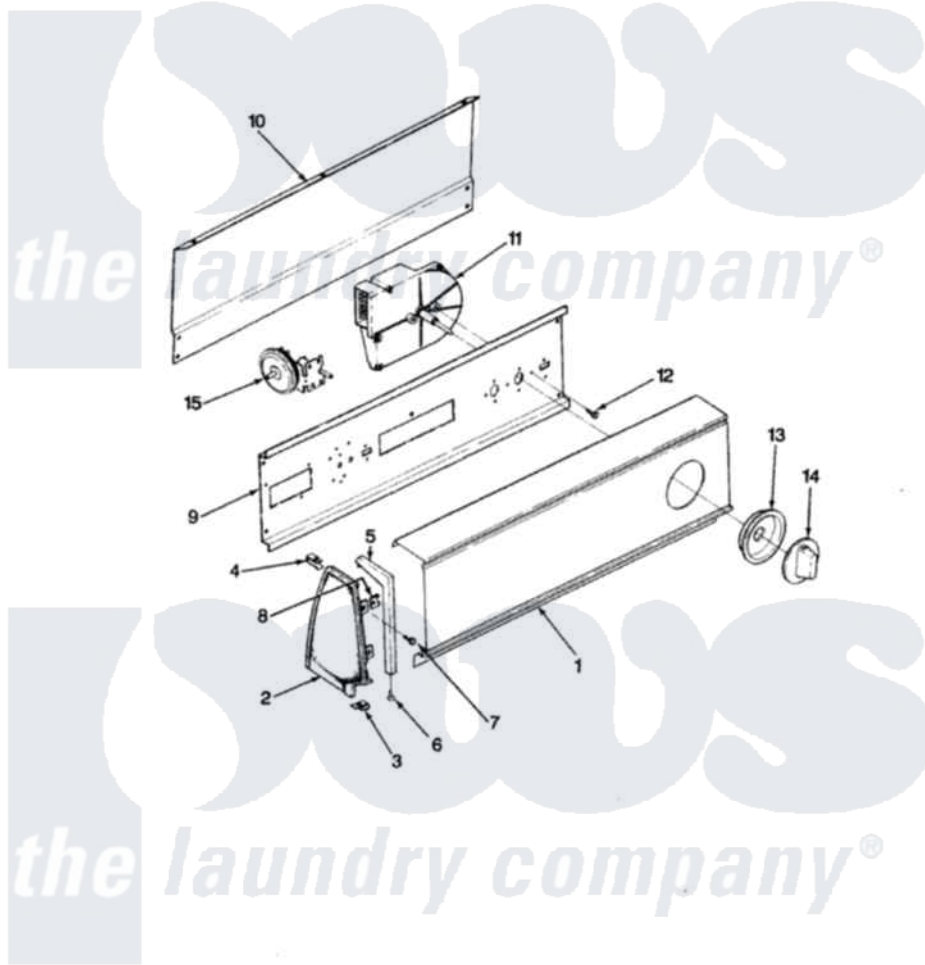

# Crosley CW18P2AC 02 - CONTROL PANEL

SECTION: BACKGUARD  
 MODEL: CW18P2C

Issue Date: 2/91

Crosley [Residential Crosley CW18P2AC Washer Parts](#) Parts Diagram 02 - CONTROL PANEL  
 Click on the part number to view part

Item	Original Part Number	Replaced By	Status	Part Description
1	<a href="#">25-7702</a>			Speedclip, End Cap To Control Panel
"	<a href="#">25-7793</a>			Screw
"	35-2886		Not Available	CONTROL PANEL
2	35-2487	<a href="#">21001451</a>		Cap- End
"	35-2488	<a href="#">21001452</a>		Cap- End
3	34-9487		Not Available	PLATE, REINFORCEMENT
"	25-7697	<a href="#">25-2219</a>		Screw
"	<a href="#">25-7851</a>			Speedclip, End Cap To Top
4	25-7435	<a href="#">33002917</a>		Screw, No.10-16
"	<a href="#">25-7852</a>			Speedclip, Rr Shld To End Cap
5	53-0277		Not Available	TRIM, END CAP (RT)
"	53-0278		Not Available	TRIM, END CAP (LT)
6	<a href="#">25-7760</a>			Screw
7	25-3092	<a href="#">90767</a>		Screw, 8A X 3/8 HeX Washer Head Tapping

8	<a href="#">25-7702</a>		Speedclip, End Cap To Control Panel
9	<a href="#">53-1676</a>		Shield, Control
10	35-2688	<a href="#">21001460</a>	Shield, Rear
"	<a href="#">25-3457</a>		Screw, Sems
"	25-3092	<a href="#">90767</a>	Screw, 8A X 3/8 HeX Washer Head Tapping
11	35-2747	Not Available	TIMER
12	25-0088	<a href="#">489483</a>	Screw 10-32 X 1/2
13	35-0180	<a href="#">12500058</a>	Knob Ski
14	35-0498	<a href="#">12500058</a>	Knob Ski
15	35-2811	Not Available	PRESSURE SWITCH
"	35-2887-1	Not Available	MANUAL, USE & CARE
"	25-3092	<a href="#">90767</a>	Screw, 8A X 3/8 HeX Washer Head Tapping